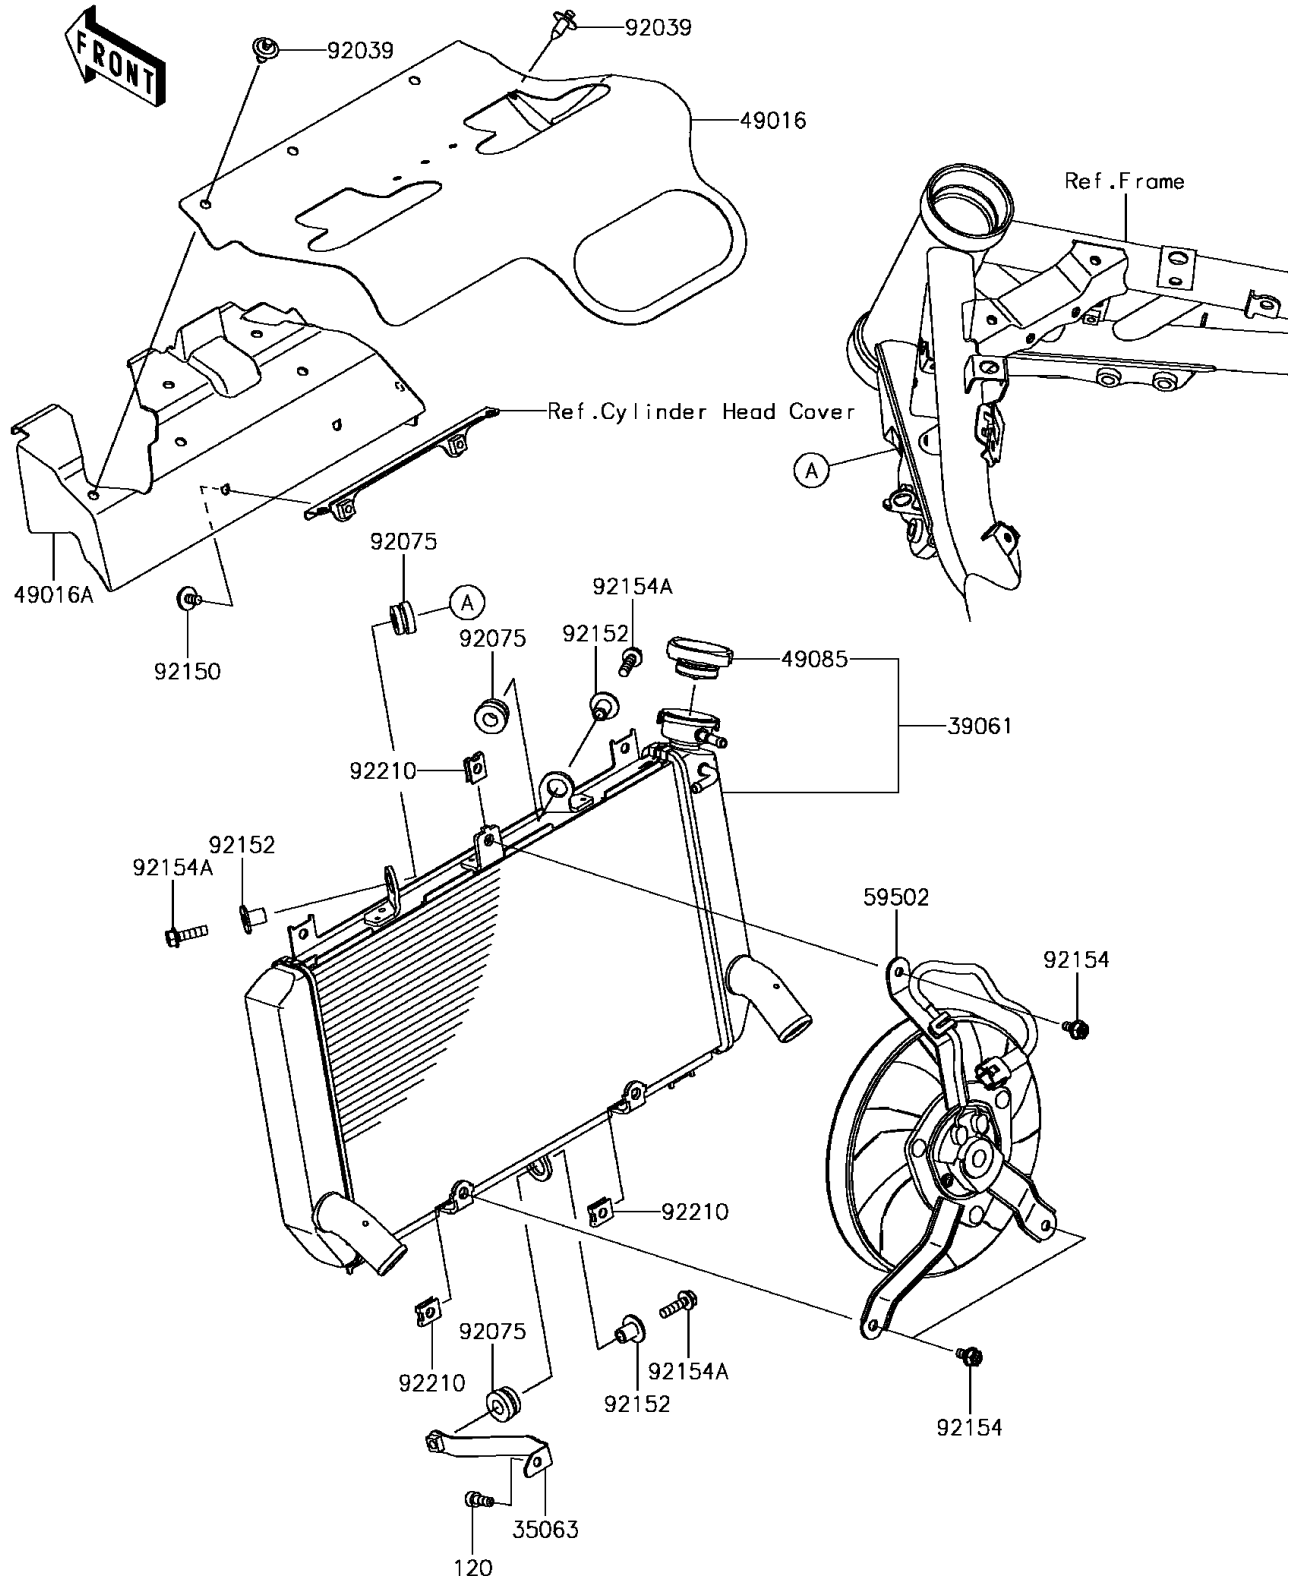

2017 PARTS DIAGRAM

Radiator

E3032

2017 PARTS LIST

Radiator

ITEM NAME	PART NUMBER	QUANTITY
BOLT-SOCKET,6X16 (Ref # 120)	120CA0616	1
STAY (Ref # 35063)	35063-1364	1
RADIATOR-ASSY (Ref # 39061)	39061-0745	1
COVER-SEAL,HEAT (Ref # 49016)	49016-0638	1
COVER-SEAL,HEAT (Ref # 49016A)	49016-0639	1
CAP-ASSY-PRESSURE (Ref # 49085)	49085-0006	1
FAN-ASSY (Ref # 59502)	59502-0614	1
RIVET (Ref # 92039)	92039-1289	1
DAMPER,RUBBER (Ref # 92075)	92075-1123	1
BOLT,6X12 (Ref # 92150)	92150-1891	1
COLLAR (Ref # 92152)	92152-0667	1
BOLT (Ref # 92154)	92154-1429	1
BOLT,FLANGED,6X22 (Ref # 92154A)	92154-2673	1
NUT (Ref # 92210)	92210-1323	1