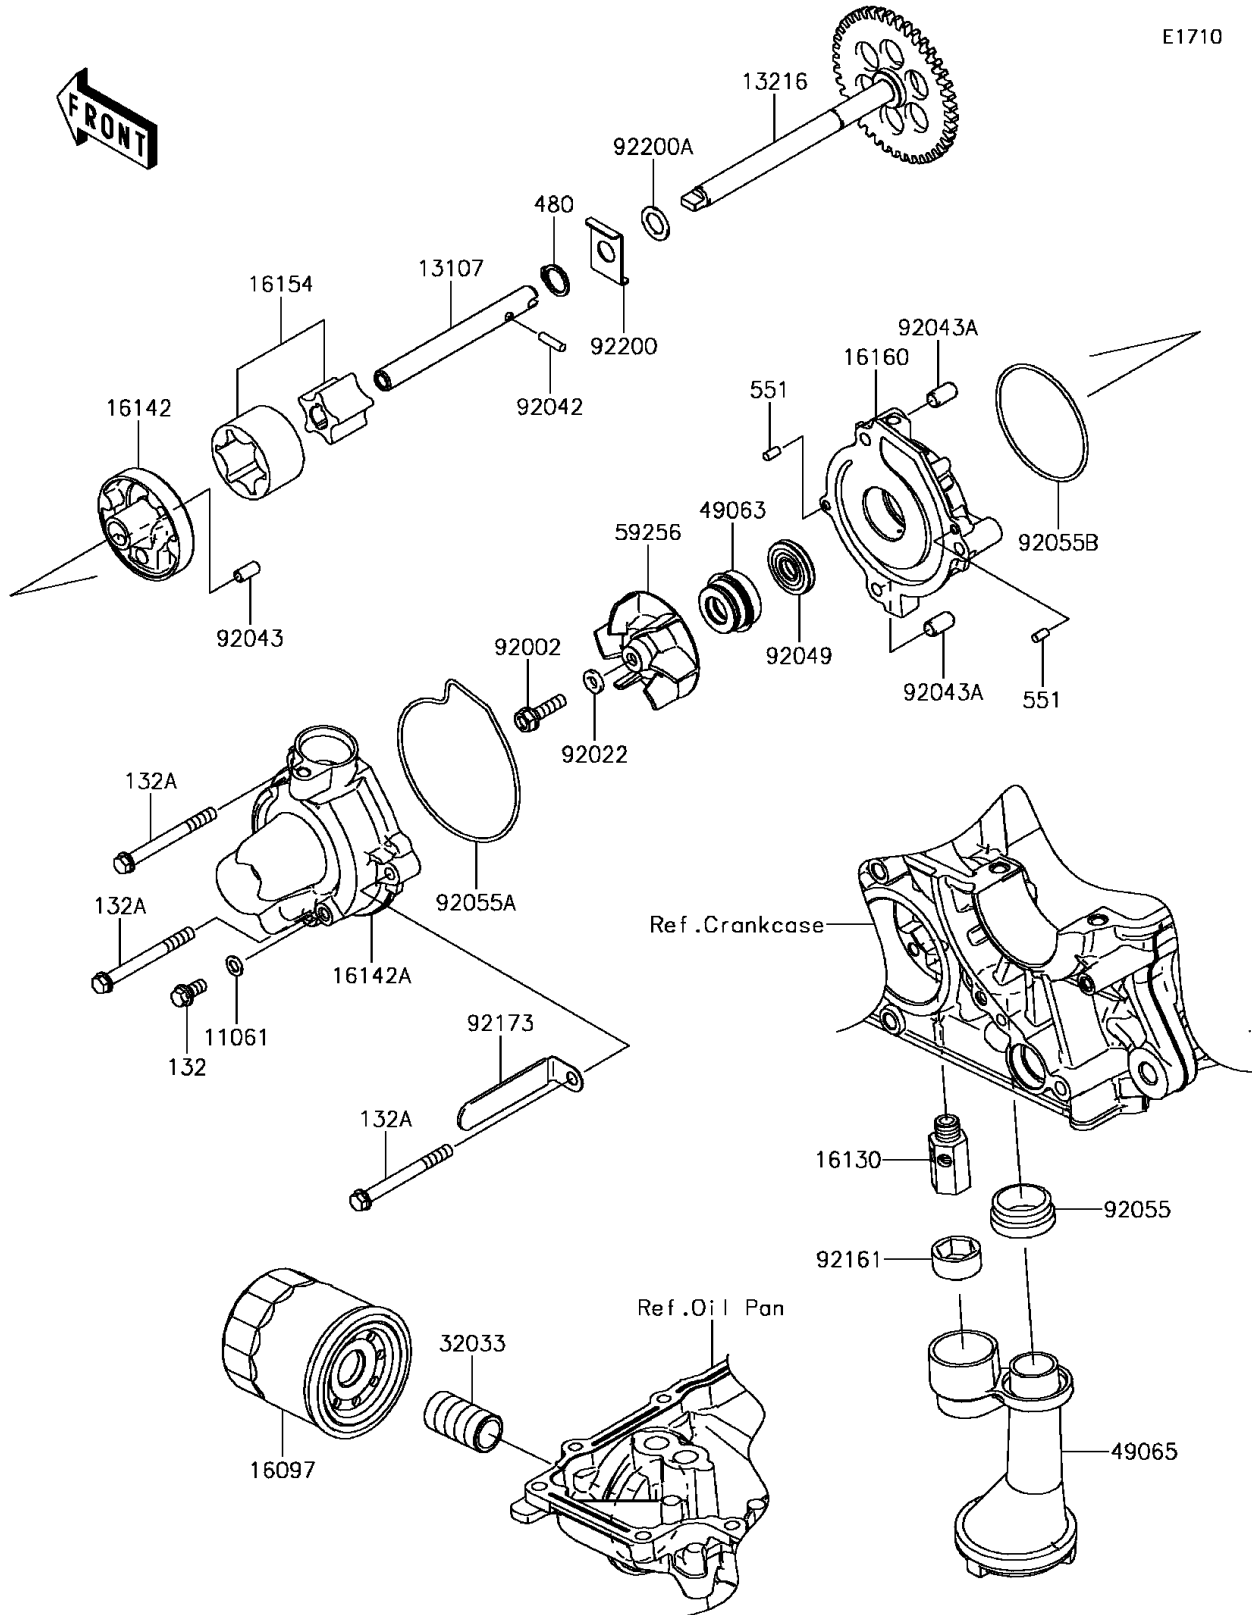

## 2017 PARTS DIAGRAM

Oil Pump/Oil Filter

E1710

## 2017 PARTS LIST

Oil Pump/Oil Filter

| ITEM NAME             | PART NUMBER | QUANTITY |
|-----------------------|-------------|----------|
| WASHER (Ref # 92200A) | 92200-1009  | 1        |