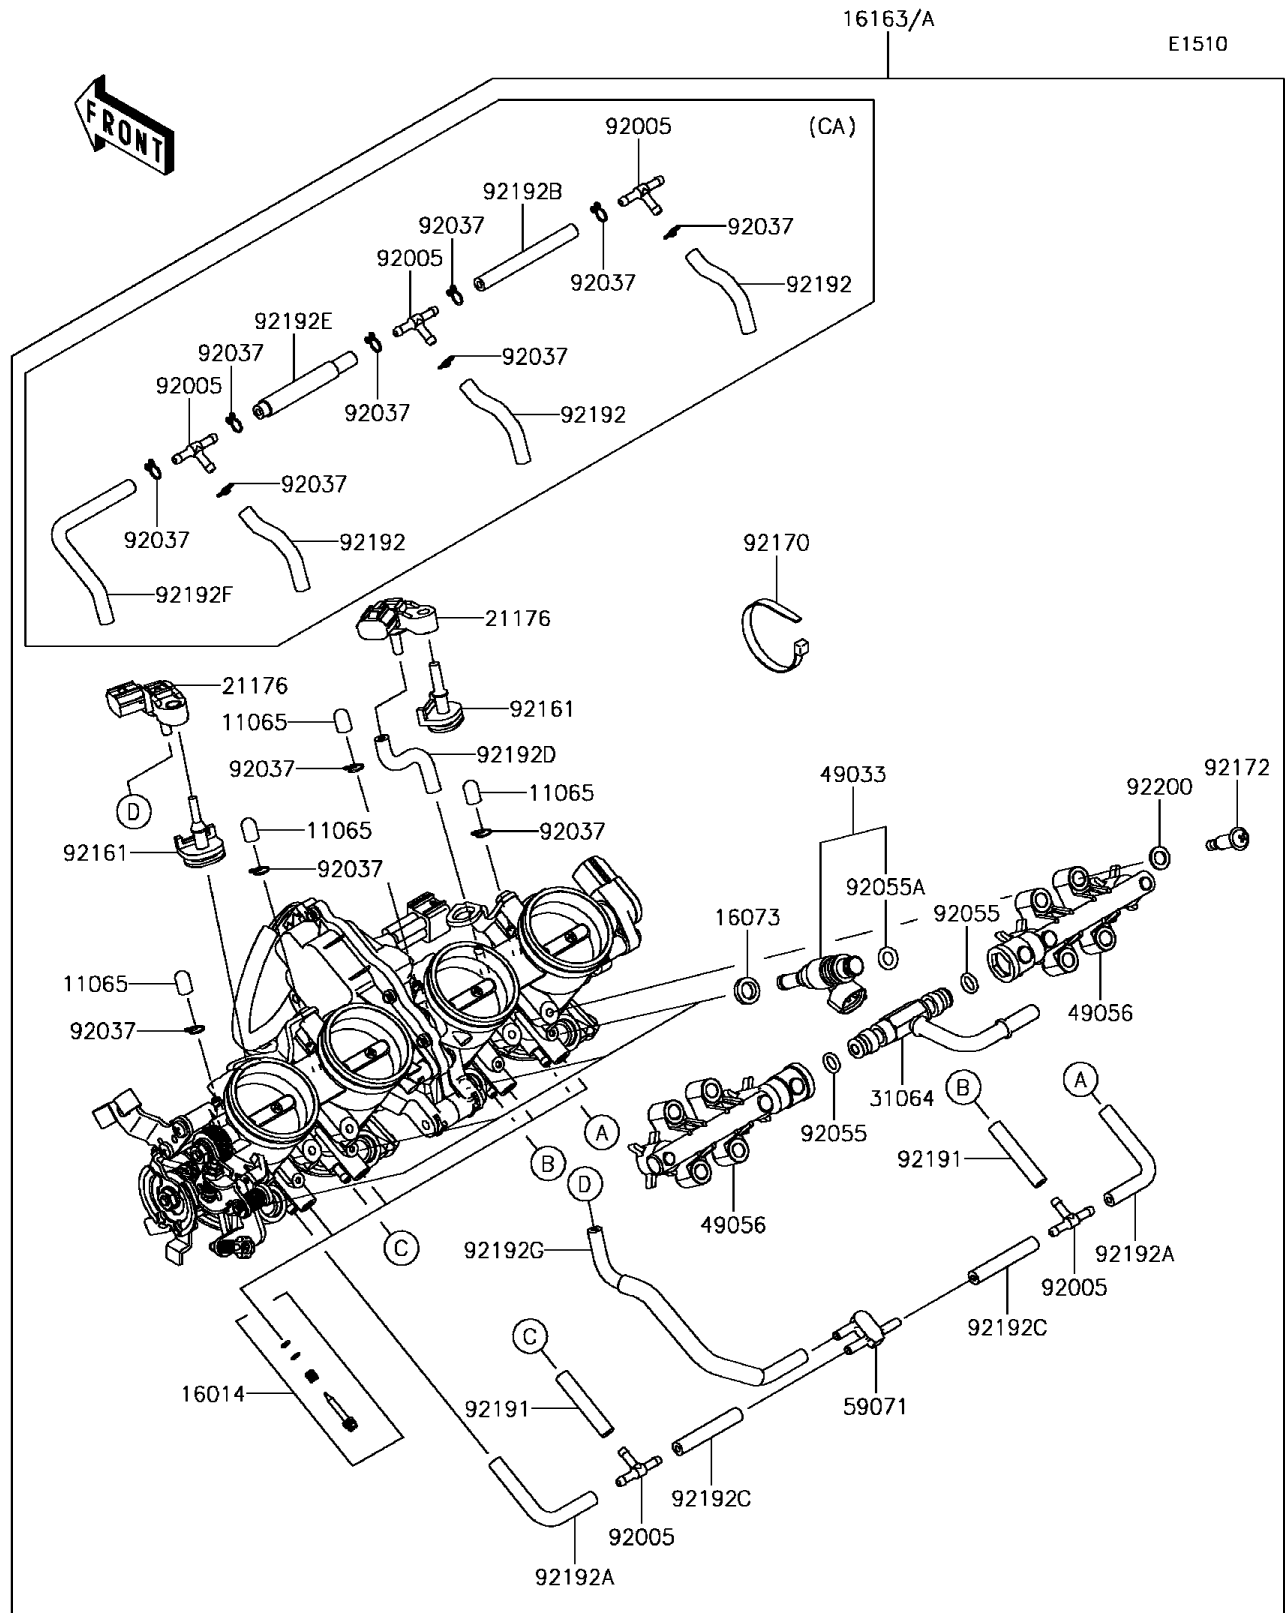

## 2017 PARTS DIAGRAM

Throttle

## 2017 PARTS LIST

Throttle

ITEM NAME	PART NUMBER	QUANTITY
SCREW-PILOT AIR (Ref # 16014)	16014-0017	1
INSULATOR,INJECTER (Ref # 16073)	16073-1123	1
SENSOR,PRESSURE (Ref # 21176)	21176-0111	1
PIPE-COMP (Ref # 31064)	31064-0692	1
NOZZLE-INJECTION (Ref # 49033)	49033-0034	1
PIPE-INJECTION (Ref # 49056)	49056-0049	1
JOINT (Ref # 59071)	59071-0022	1
RING-O (Ref # 92055)	92055-0761	1
RING-O,REGULATOR-FUEL (Ref # 92055A)	92055-2187	1
DAMPER (Ref # 92161)	92161-0673	1
CLAMP (Ref # 92170)	92170-3749	1
SCREW,PIPE INJECTION (Ref # 92172)	92172-0828	1
TUBE,3.2X7.4X40 (Ref # 92191)	92191-1551	1
TUBE,3.2X7.4X75 (Ref # 92192A)	92192-1446	1
TUBE,3.2X7.4X45 (Ref # 92192C)	92192-1617	1
TUBE,3.2X7.4X55 (Ref # 92192D)	92192-1802	1
TUBE,3.2X7.4X175 (Ref # 92192G)	92192-1805	1
WASHER (Ref # 92200)	92200-3807	1
CAP (Ref # 11065)	11065-0072	1
THROTTLE-ASSY (Ref # 16163)	16163-0896	1
THROTTLE-ASSY (Ref # 16163A)	16163-0909	1
FITTING (Ref # 92005)	92005-1380	2
CLAMP,TUBE (Ref # 92037)	92037-1124	2
TUBE,3.5X7.5X55 (Ref # 92192)	92192-1349	1
TUBE,3.5X7.5X70 (Ref # 92192B)	92192-1447	1
TUBE,3.5X7.5X70 (Ref # 92192E)	92192-1803	1
TUBE,3.5X7.5X115 (Ref # 92192F)	92192-1804	1