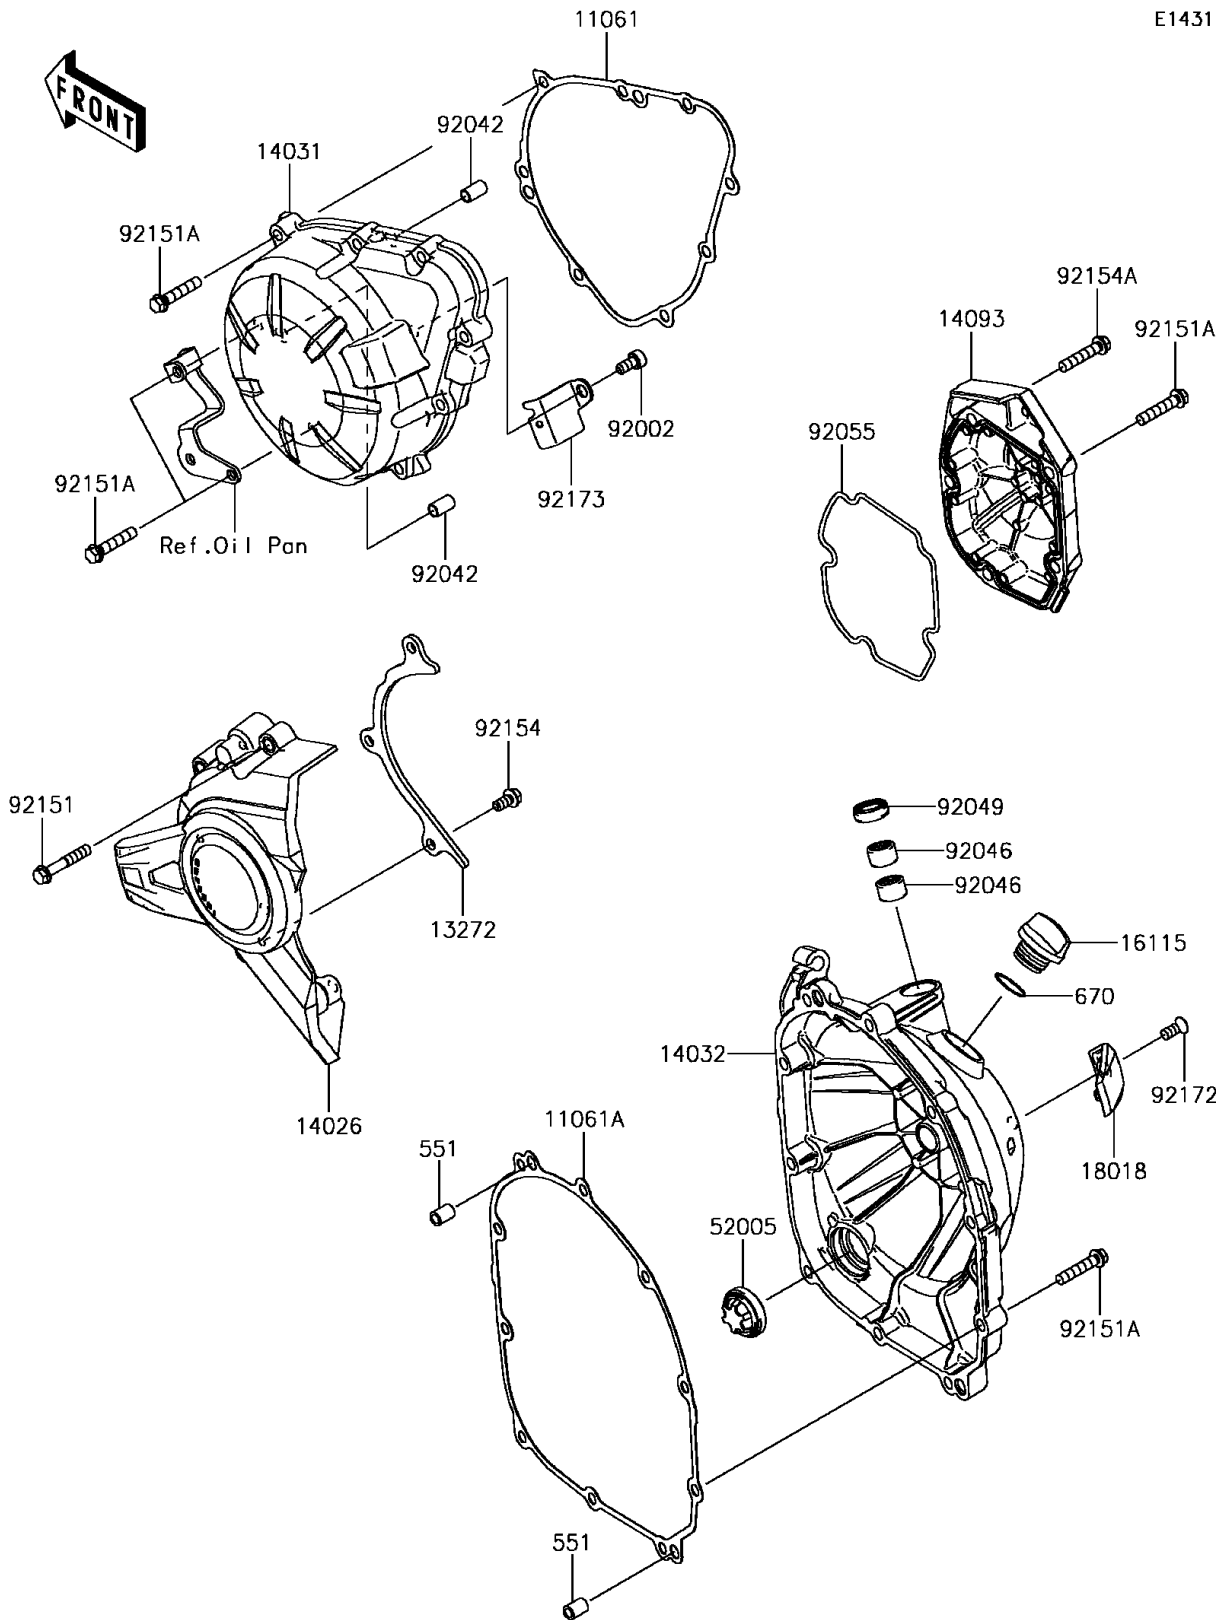

2017 PARTS DIAGRAM

Engine Cover(s)

E1431

2017 PARTS LIST

Engine Cover(s)

ITEM NAME	PART NUMBER	QUANTITY
PIN-DOWEL,8X14 (Ref # 551)	551A0814	1
O RING,20MM (Ref # 670)	670B2020	1
GASKET,GENERATOR COVER (Ref # 11061)	11061-0403	1
GASKET,CLUTCH COVER (Ref # 11061A)	11061-0404	1
PLATE (Ref # 13272)	13272-2238	1
COVER-CHAIN (Ref # 14026)	14026-0132	1
COVER-GENERATOR (Ref # 14031)	14031-0611	1
COVER-CLUTCH (Ref # 14032)	14032-0630	1
COVER,PULSER (Ref # 14093)	14093-0519	1
CAP-OIL FILLER (Ref # 16115)	16115-1053	1
PLATE-HEAT GUARD (Ref # 18018)	18018-0603	1
GAUGE (Ref # 52005)	52005-1120	1
BOLT,SOCKET,6X12 (Ref # 92002)	92002-1796	1
PIN,DOWEL,6.3X8X14 (Ref # 92042)	92042-007	1
BEARING-NEEDLE,HK1210FM (Ref # 92046)	92046-0034	1
SEAL-OIL,CLUTCH RELEASE (Ref # 92049)	92049-1475	1
RING-O,PULSER COVER (Ref # 92055)	92055-0199	1
BOLT,6X35 (Ref # 92151)	92151-1135	1
BOLT,6X30 (Ref # 92151A)	92151-1873	1
BOLT,FLANGED-SMALL,6X12 (Ref # 92154)	92154-1888	1
BOLT,6X30 (Ref # 92154A)	92154-2652	1
SCREW,TORX,6X14 (Ref # 92172)	92172-0901	1
CLAMP (Ref # 92173)	92173-1321	1