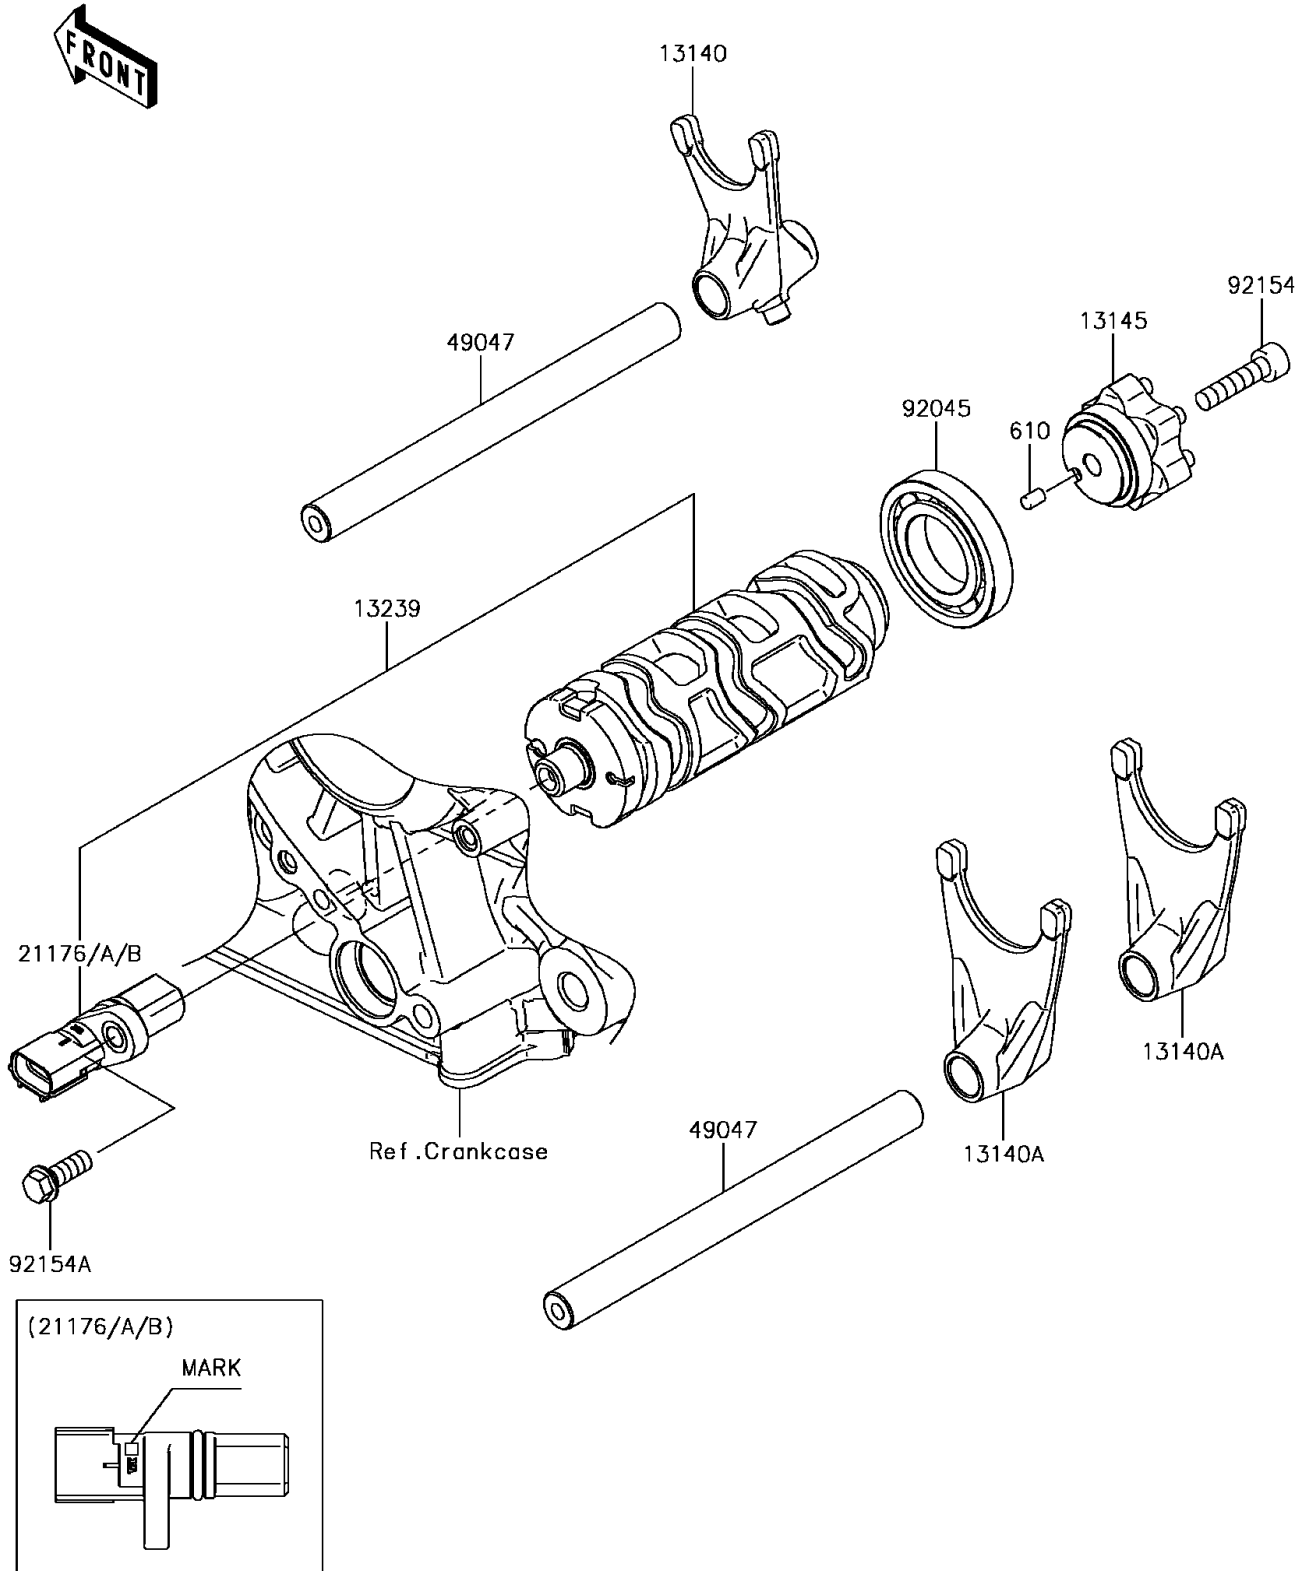

2017 PARTS DIAGRAM

Gear Change Drum/Shift Fork(s)

E1362

2017 PARTS LIST

Gear Change Drum/Shift Fork(s)

ITEM NAME	PART NUMBER	QUANTITY
ROLLER,4X6 (Ref # 610)	610A0406	1
FORK-SHIFT (Ref # 13140)	13140-0061	1
FORK-SHIFT (Ref # 13140A)	13140-0062	1
CAM-CHANGE DRUM (Ref # 13145)	13145-0568	1
DRUM-ASSY-CHANGE (Ref # 13239)	13239-0581	1
SENSOR,GEAR POSITION,M MARK (Ref # 21176)	21176-0825	1
SENSOR,GEAR POSITION,H MARK (Ref # 21176A)	21176-0845	1
SENSOR,GEAR POSITION,L MARK (Ref # 21176B)	21176-0846	1
ROD-SHIFT (Ref # 49047)	49047-0023	1
BEARING-BALL,16005 (Ref # 92045)	92045-1045	1
BOLT,SOCKET,6X25 (Ref # 92154)	92154-0477	1
BOLT,FLANGED,6X16 (Ref # 92154A)	92154-2096	1