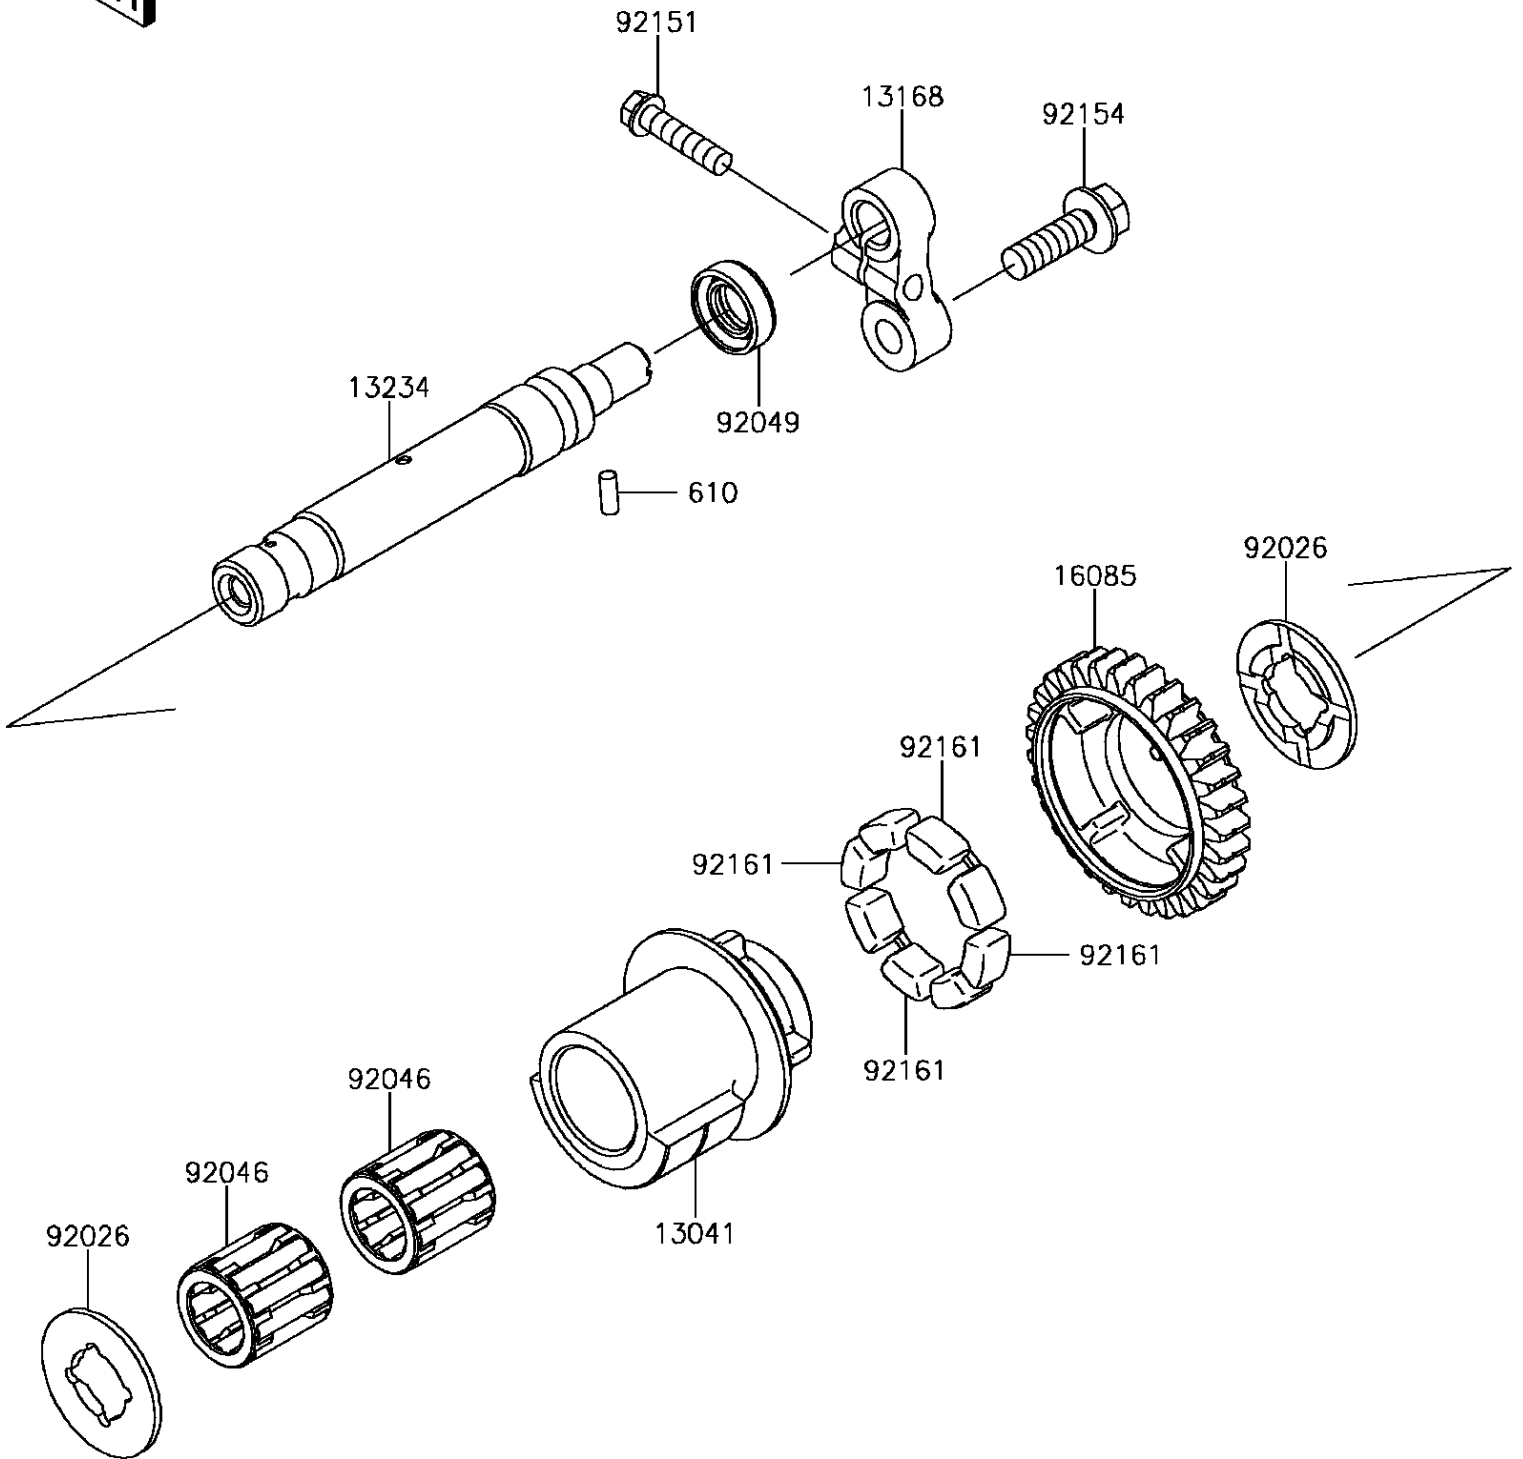

2017 PARTS DIAGRAM

Balancer

E1323

2017 PARTS LIST

Balancer

ITEM NAME	PART NUMBER	QUANTITY
ROLLER,4X10 (Ref # 610)	610A0410	1
BALANCER (Ref # 13041)	13041-0559	1
LEVER (Ref # 13168)	13168-0115	1
SHAFT-COMP (Ref # 13234)	13234-0038	1
GEAR,BALANCER,31T (Ref # 16085)	16085-0134	1
SPACER (Ref # 92026)	92026-0082	1
BEARING-NEEDLE (Ref # 92046)	92046-1266	1
SEAL-OIL,TC 12X22X7 (Ref # 92049)	92049-2204	1
BOLT,FLANGED-SMALL,6X25 (Ref # 92151)	92151-1930	1
BOLT,FLANGED,8X25 (Ref # 92154)	92154-0413	1
DAMPER (Ref # 92161)	92161-1055	1