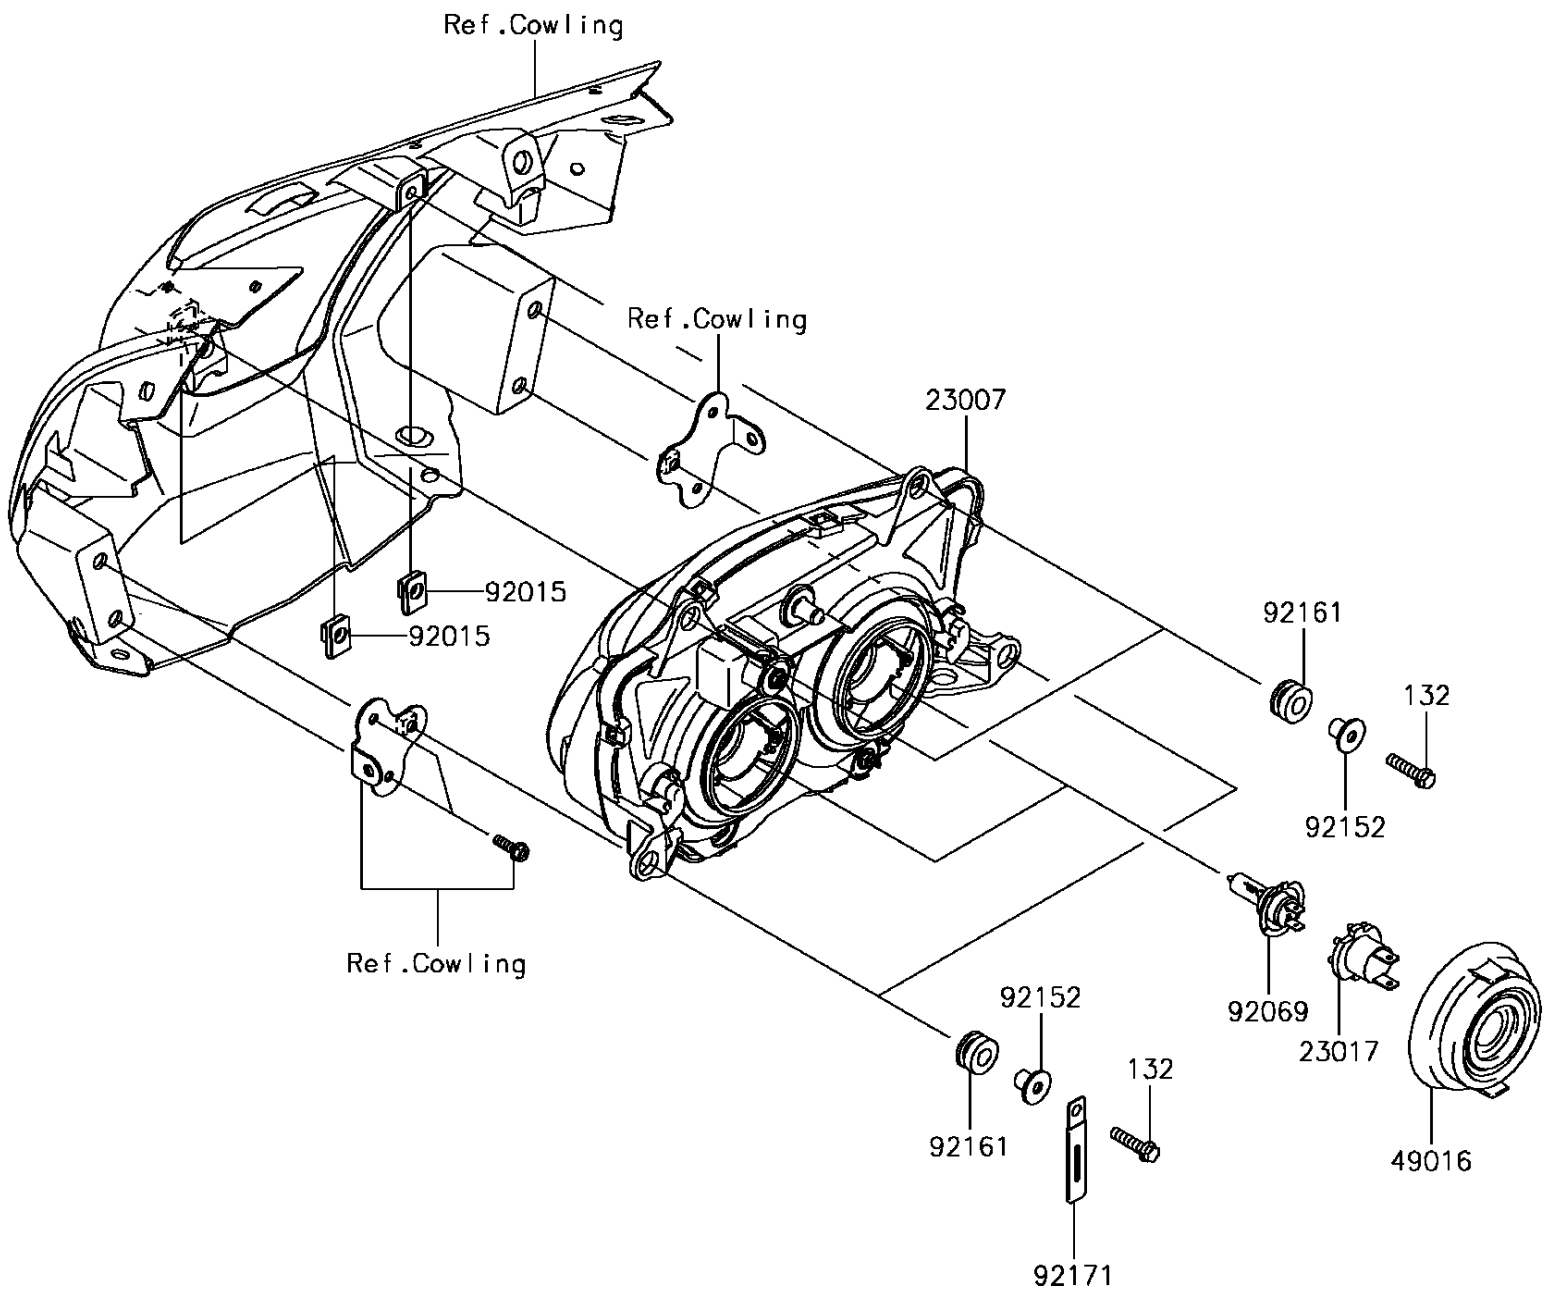

2015 KLR™650 PARTS DIAGRAM

Headlight(s)

F2710

2015 KLR™650 PARTS LIST

Headlight(s)

ITEM NAME	PART NUMBER	QUANTITY
BOLT-FLANGED-SMALL,6X25 (Ref # 132)	132BB0625	1
LENS-COMP,HEAD LAMP (Ref # 23007)	23007-0093	1
SOCKET,HEAD LAMP (Ref # 23017)	23017-0004	1
COVER-SEAL,HEAD LAMP (Ref # 49016)	49016-0043	1
NUT,6MM (Ref # 92015)	92015-1602	1
BULB,12V 55W,H7 (Ref # 92069)	92069-0053	1
COLLAR (Ref # 92152)	92152-0599	1
DAMPER (Ref # 92161)	92161-0036	1
CLAMP,WIRING HARNESS,L=60 (Ref # 92171)	92171-1425	1