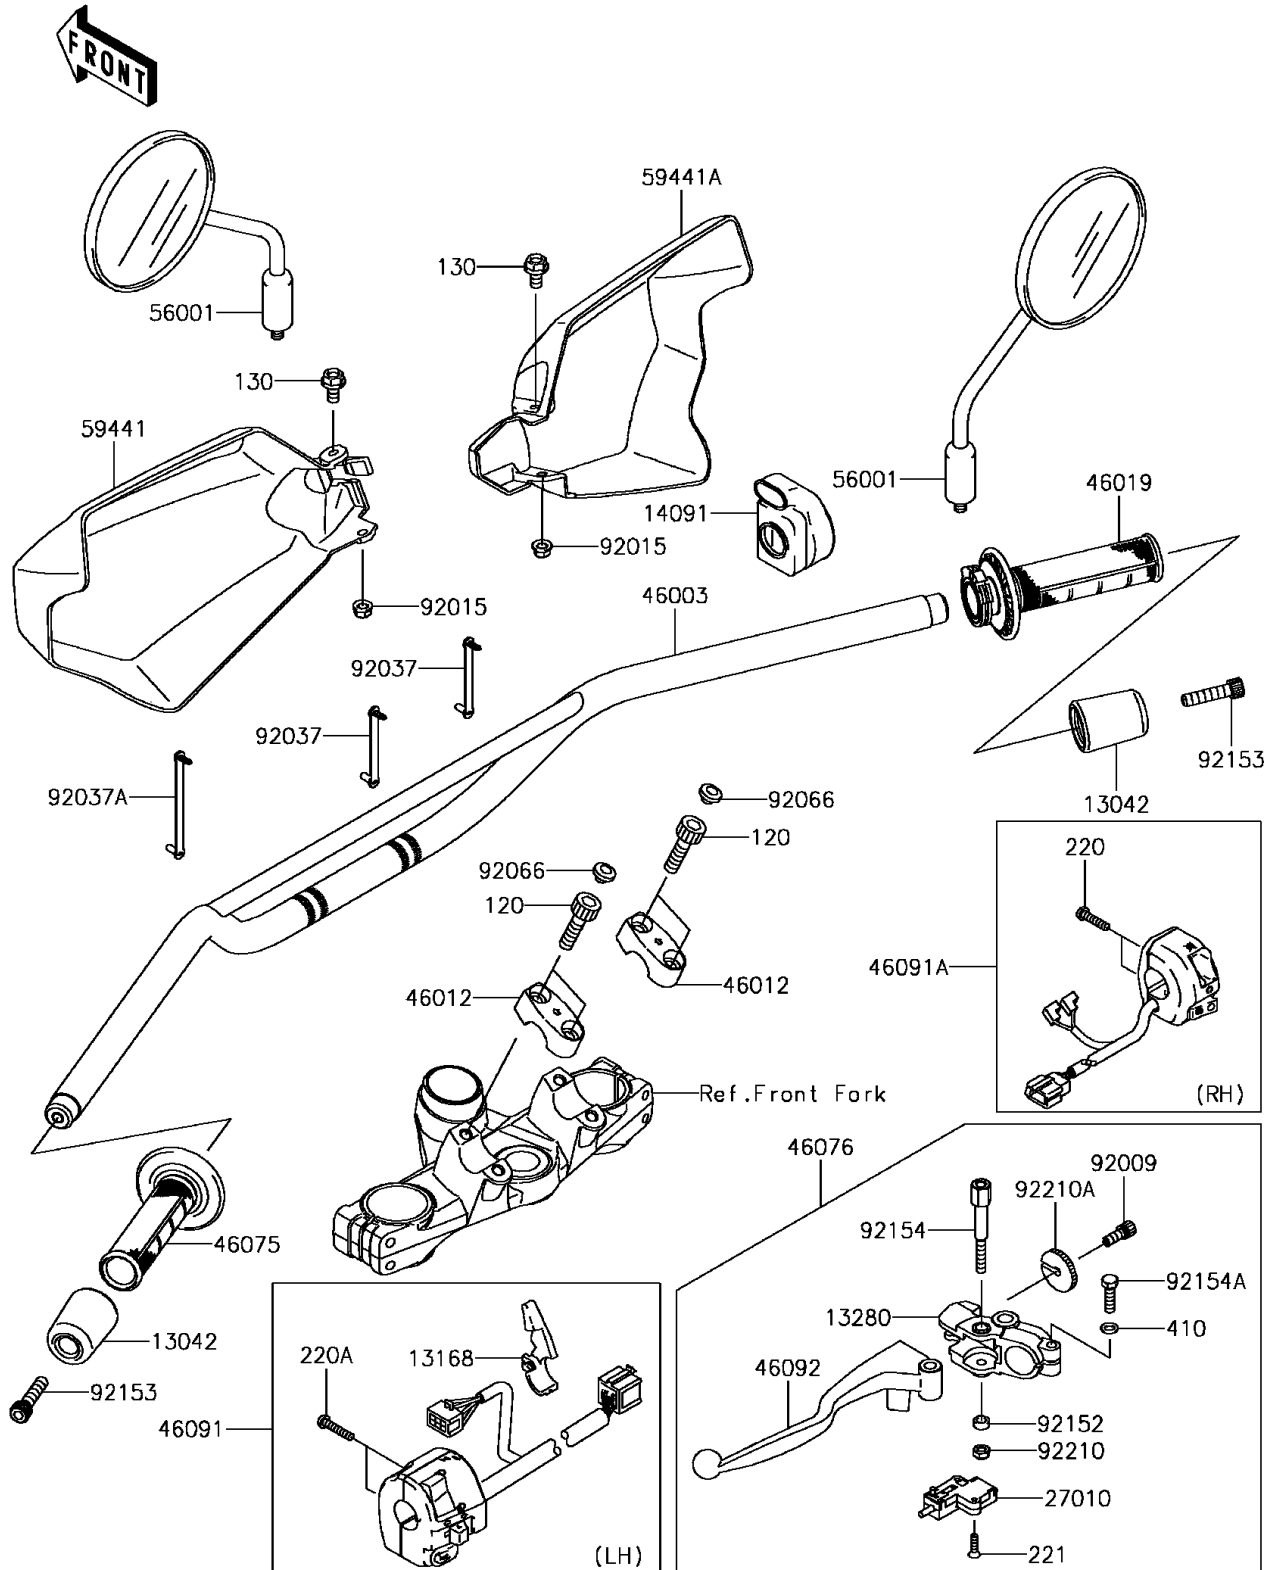

## 2015 KLR™650 PARTS DIAGRAM

Handlebar

F2310

## 2015 KLR™650 PARTS LIST

Handlebar

ITEM NAME	PART NUMBER	QUANTITY
BOLT-SOCKET,8X30 (Ref # 120)	120CB0830	1
BOLT-FLANGED,6X12 (Ref # 130)	130BB0612	1
SCREW-PAN-CROS,5X22 (Ref # 220)	220AB0522	1
SCREW-PAN-CROS,5X25 (Ref # 220A)	220AB0525	1
SCREW-CSK-CROS,3X16 (Ref # 221)	221AB0316	1
WASHER-PLAIN-SMALL,6MM (Ref # 410)	410AB0600	1
WEIGHT,HANDLE (Ref # 13042)	13042-5002	1
LEVER,CHOKE (Ref # 13168)	13168-1756	1
HOLDER,CLUTCH LEVER (Ref # 13280)	13280-0105	1
COVER,THROTTLE CASE (Ref # 14091)	14091-0182	1
SWITCH,CLUTCH,BLACK (Ref # 27010)	27010-1094	1
HANDLE,F.S.BLACK (Ref # 46003)	46003-0104-18R	1
HOLDER-HANDLE,UPP,F.S.BLACK (Ref # 46012)	46012-0042-18R	1
GRIP-ASSY,THROTTLE (Ref # 46019)	46019-0028	1
GRIP,LH (Ref # 46075)	46075-0043	1
LEVER-ASSY-GRIP,CLUTCH (Ref # 46076)	46076-0072	1
HOUSING-ASSY-CONTROL,LH (Ref # 46091)	46091-0193	1
HOUSING-ASSY-CONTROL,RH (Ref # 46091A)	46091-0289	1
LEVER-GRIP,CLUTCH (Ref # 46092)	46092-0050	1
MIRROR-ASSY (Ref # 56001)	56001-0303	1
COVER-HANDLE,LH,EBONY (Ref # 59441)	59441-0031-6C	1
COVER-HANDLE,RH,EBONY (Ref # 59441A)	59441-0032-6C	1
SCREW,CABLE ADJUST,8MM,BLACK (Ref # 92009)	92009-1134	1
NUT,LOCK,FLANGED,6MM (Ref # 92015)	92015-1603	1
CLAMP,SPEED,L=58 (Ref # 92037)	92037-1163	1
CLAMP,SPEED,L=80.5 (Ref # 92037A)	92037-1903	1
PLUG (Ref # 92066)	92066-0735	1
COLLAR,6.5X10.5X4 (Ref # 92152)	92152-0433	1
BOLT,SOCKET,8X40 (Ref # 92153)	92153-1901	1

## 2015 KLR™650 PARTS LIST

Handlebar

ITEM NAME	PART NUMBER	QUANTITY
BOLT,6X58 (Ref # 92154)	92154-0370	1
BOLT,UPSET,6X22 (Ref # 92154A)	92154-1422	1
NUT,LOCK,6MM (Ref # 92210)	92210-0006	1
NUT,CABLE ADJUST LOCK,8MM (Ref # 92210A)	92210-0311	1