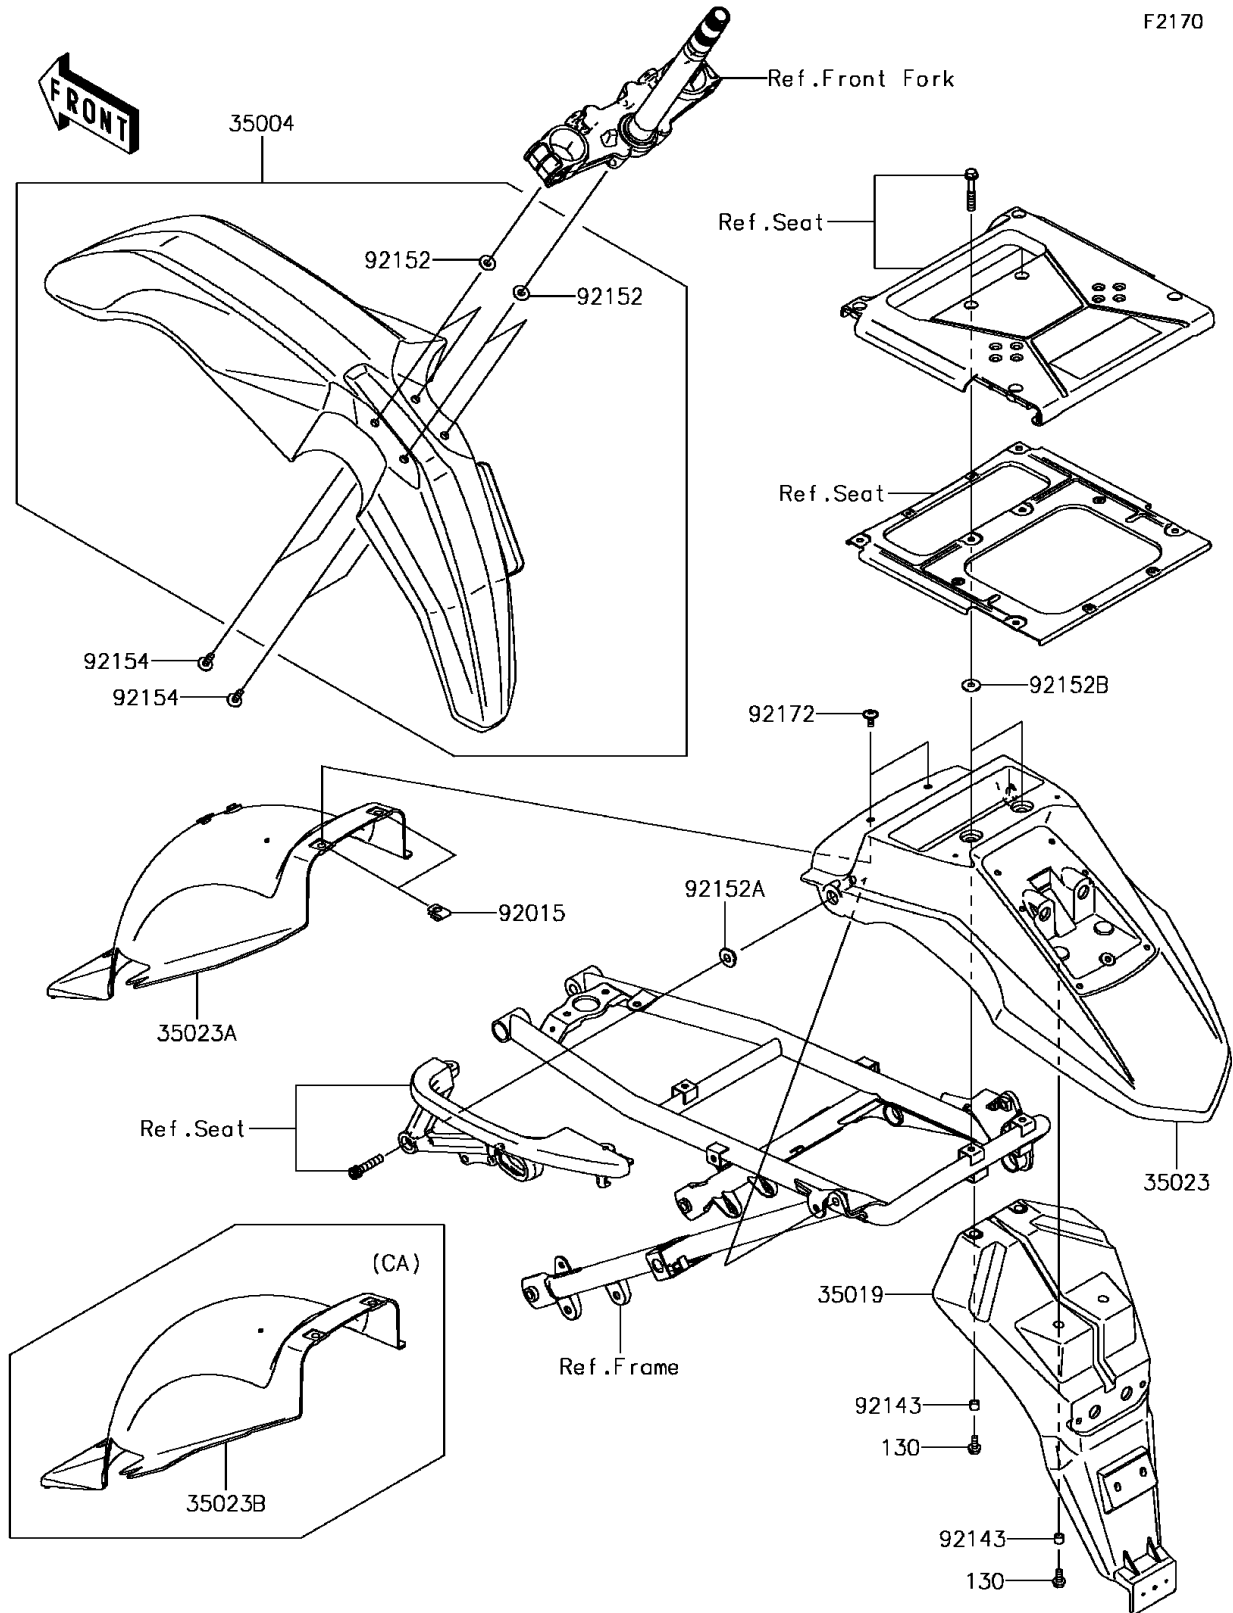

2015 KLR™650 PARTS DIAGRAM

Fenders

2015 KLR™650 PARTS LIST

Fenders

ITEM NAME	PART NUMBER	QUANTITY
BOLT-FLANGED,6X14 (Ref # 130)	130BA0614	1
FENDER-FRONT,EBONY (Ref # 35004)	35004-0102-6C	1
FLAP (Ref # 35019)	35019-0070	1
FENDER-REAR,RR,EBONY (Ref # 35023)	35023-0086-6C	1
NUT,6MM (Ref # 92015)	92015-1602	1
COLLAR,6.8X10X7 (Ref # 92143)	92143-1407	1
COLLAR (Ref # 92152)	92152-0427	1
COLLAR (Ref # 92152A)	92152-0596	1
COLLAR (Ref # 92152B)	92152-1684	1
BOLT,FLANGED,6X20 (Ref # 92154)	92154-0392	1
SCREW,6X14 (Ref # 92172)	92172-0004	1
FENDER-REAR,FR (Ref # 35023A)	35023-0178	1
FENDER-REAR,FR (Ref # 35023B)	35023-0179	1