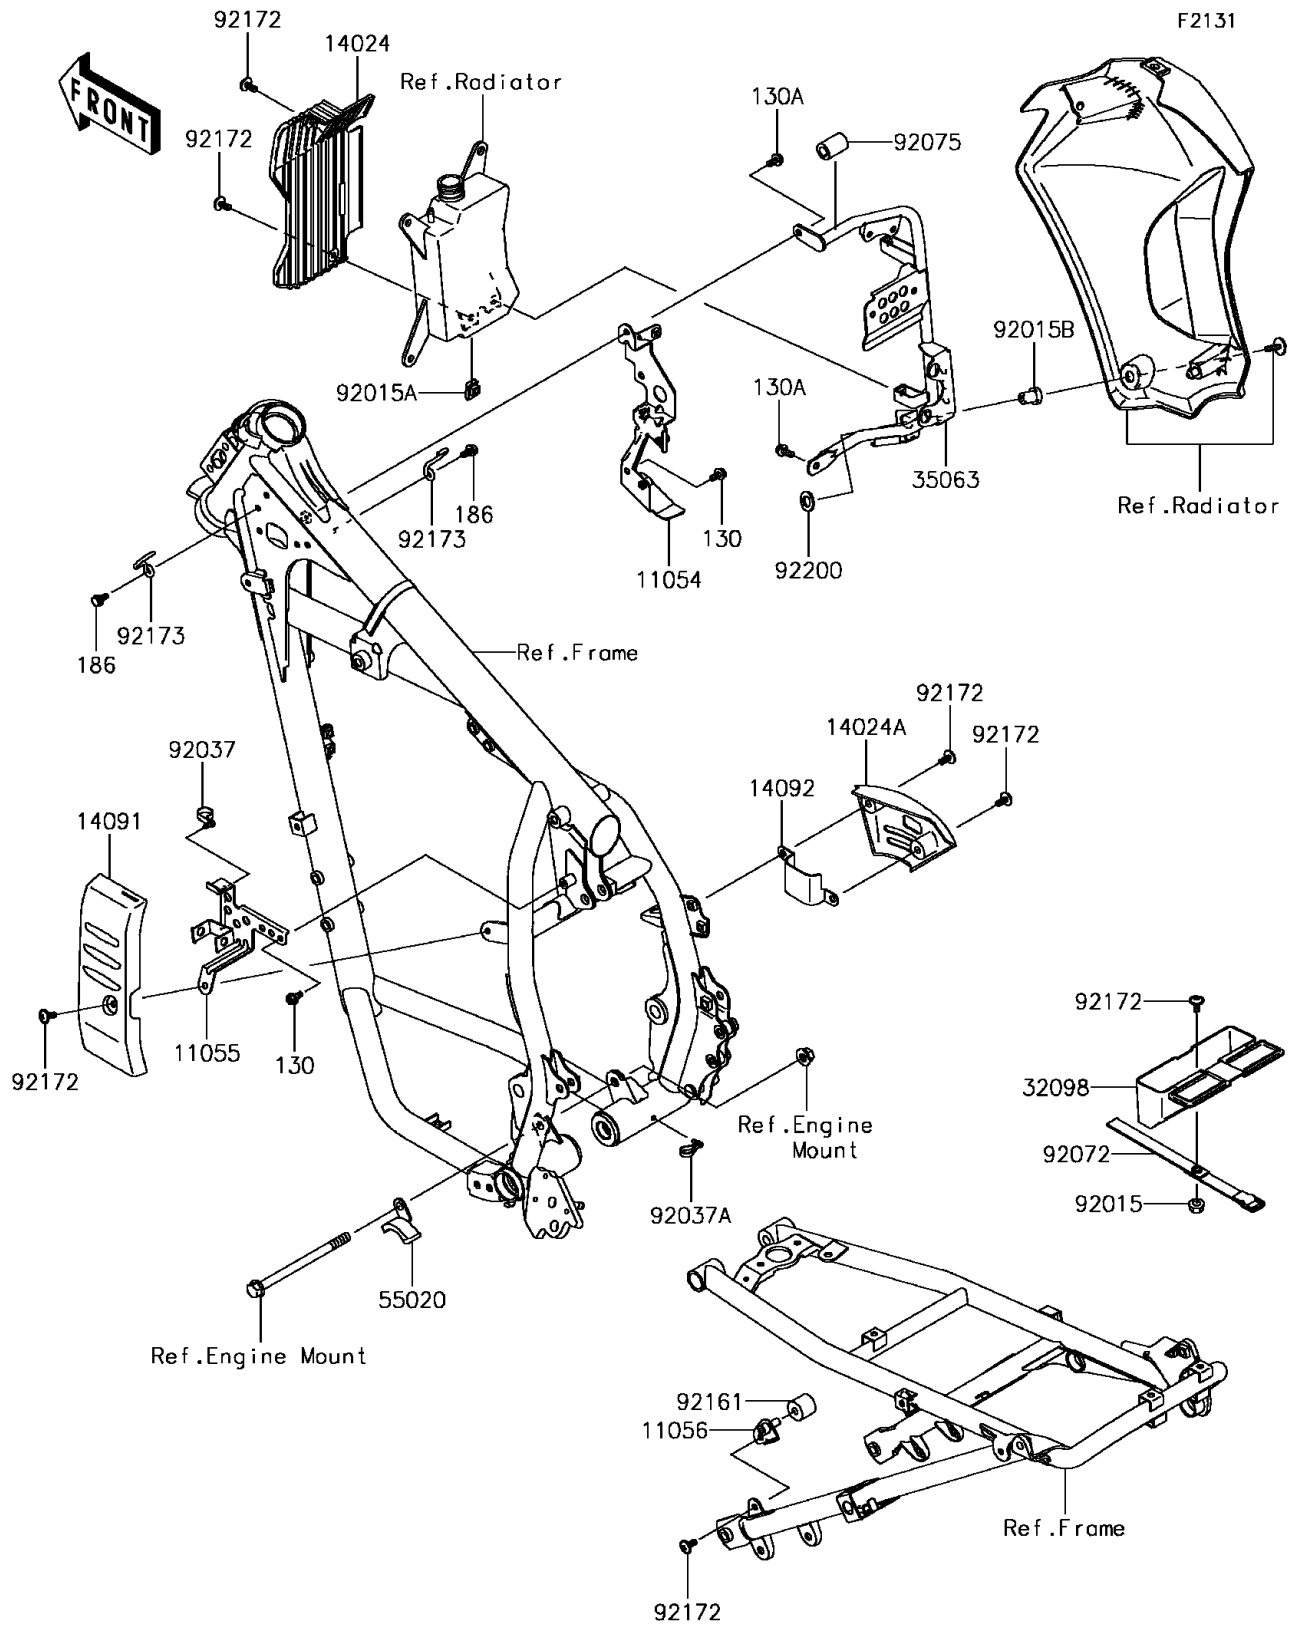

2015 KLR™650 PARTS DIAGRAM

Frame Fittings

2015 KLR™650 PARTS LIST

Frame Fittings

ITEM NAME	PART NUMBER	QUANTITY
BOLT-FLANGED,6X10 (Ref # 130)	130BB0610	1
BOLT-FLANGED,6X14 (Ref # 130A)	130BB0614	1
BOLT-UPSET-WP,6X14 (Ref # 186)	186AA0614	1
BRACKET,ELECTRIC (Ref # 11054)	11054-0400	1
BRACKET,STARTER RELAY (Ref # 11055)	11055-0291	1
BRACKET (Ref # 11056)	11056-0137	1
COVER,FRONT RESERVOIR (Ref # 14024)	14024-1372	1
COVER,RESERVOIR TANK (Ref # 14024A)	14024-1470	1
COVER,STARTER RELAY (Ref # 14091)	14091-0591	1
COVER (Ref # 14092)	14092-0134	1
CASE-TOOL,F.BLACK (Ref # 32098)	32098-0014-6Z	1
STAY,HORN&RESERVE (Ref # 35063)	35063-0702	1
GUARD,CHAIN (Ref # 55020)	55020-1266	1
NUT,FLANGED,6MM,BLACK (Ref # 92015)	92015-1233	1
NUT,6MM (Ref # 92015A)	92015-1602	1
NUT,RUBBER,6MM (Ref # 92015B)	92015-1692	1
CLAMP,SPEED,L=58 (Ref # 92037)	92037-1163	1
CLAMP,SPEED,L=80.5 (Ref # 92037A)	92037-1903	1
BAND,TOOL CASE (Ref # 92072)	92072-1219	1
DAMPER (Ref # 92075)	92075-1941	1
DAMPER (Ref # 92161)	92161-0510	1
SCREW,6X14 (Ref # 92172)	92172-0004	1
CLAMP (Ref # 92173)	92173-0211	1
WASHER,13X23X2 (Ref # 92200)	92200-0389	1