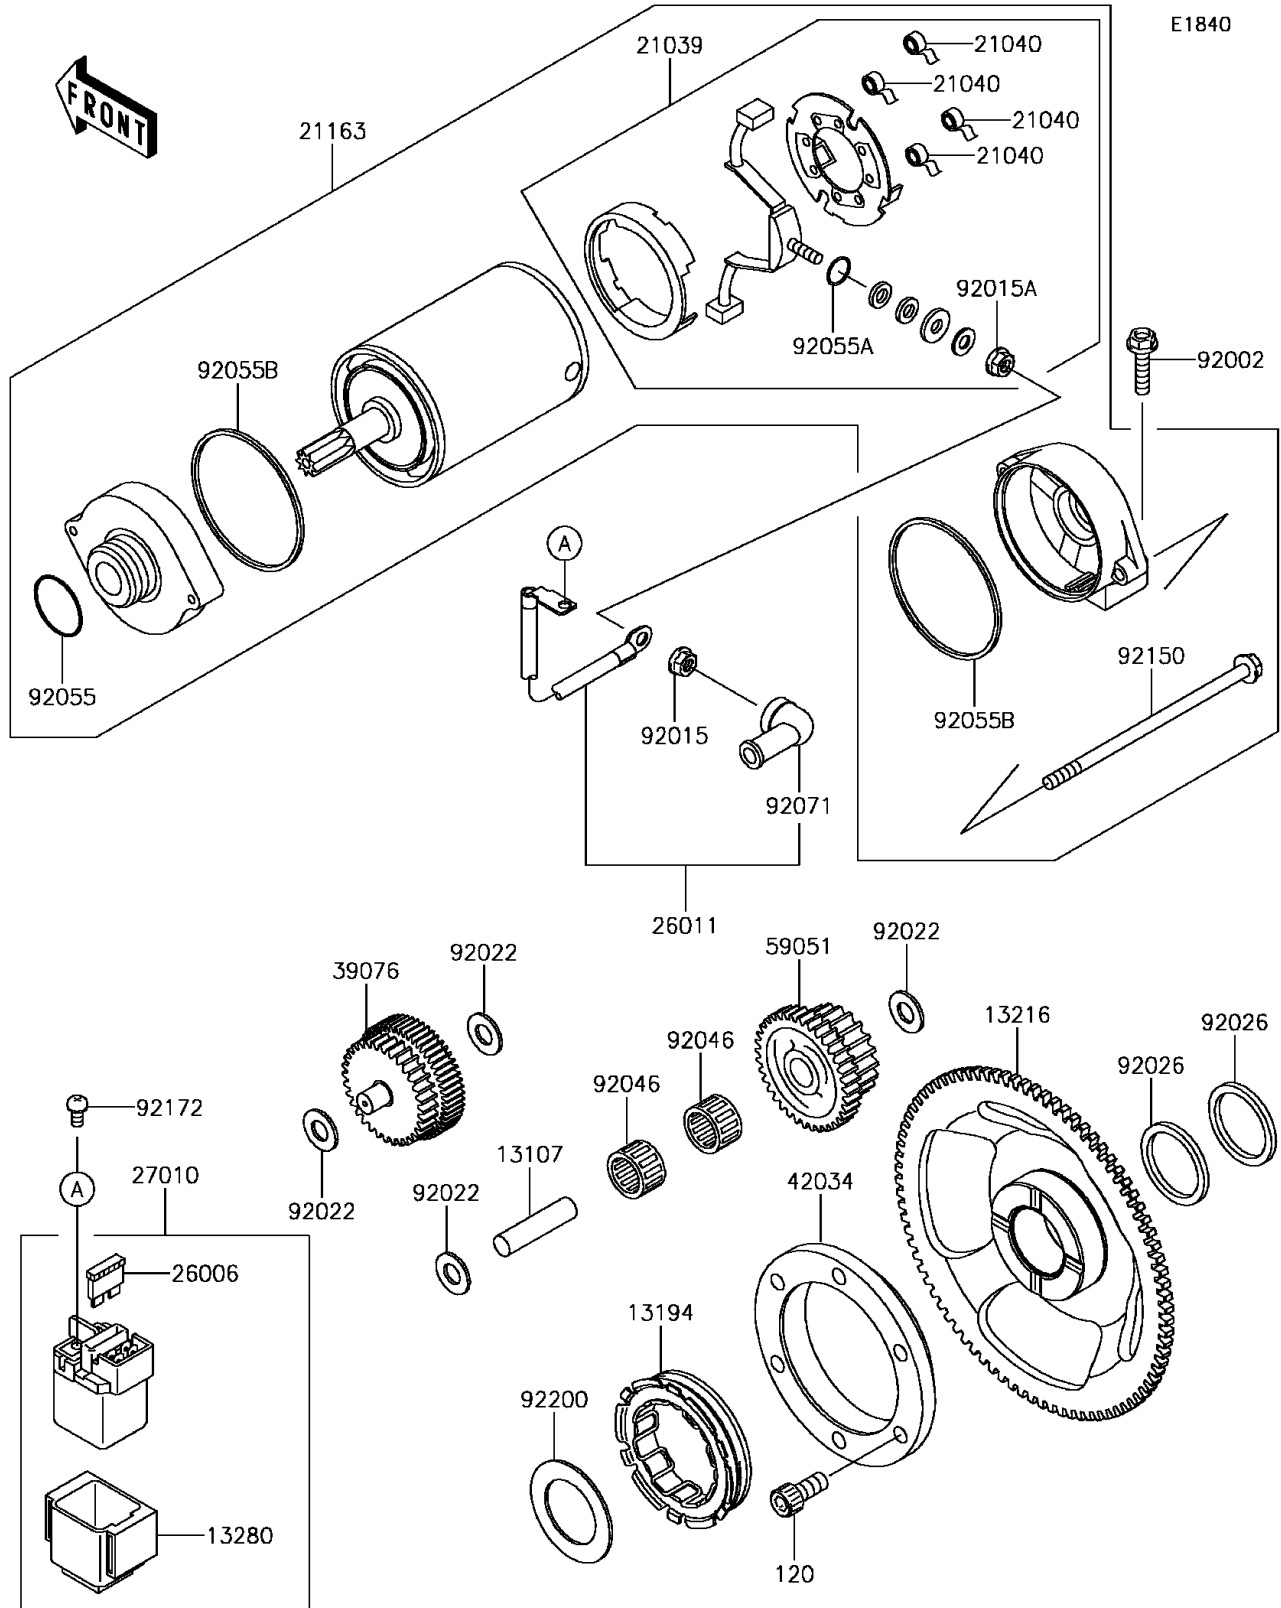

2015 KLR™650 PARTS DIAGRAM

Starter Motor

2015 KLR™650 PARTS LIST

Starter Motor

ITEM NAME	PART NUMBER	QUANTITY
BOLT-SOCKET,8X18 (Ref # 120)	120CA0818	1
SHAFT,IDLER (Ref # 13107)	13107-1135	1
CLUTCH-ONEWAY (Ref # 13194)	13194-1089	1
GEAR-COMP,ONEWAY CLUTCH (Ref # 13216)	13216-0044	1
HOLDER (Ref # 13280)	13280-0816	1
BRUSH,CARBON (Ref # 21039)	21039-1060	1
SPRING-BRUSH (Ref # 21040)	21040-1055	1
STARTER-ELECTRIC (Ref # 21163)	21163-1108	1
FUSE,BLADE,20A,YELLOW (Ref # 26006)	26006-1051	1
WIRE-LEAD,STARTER (Ref # 26011)	26011-0781	1
SWITCH (Ref # 27010)	27010-0774	1
LIMITER,STARTER IDLE GEAR (Ref # 39076)	39076-0021	1
COUPLING (Ref # 42034)	42034-1094	1
GEAR-SPUR,20T & 37T (Ref # 59051)	59051-1133	1
BOLT,FLANGED,6X25 (Ref # 92002)	92002-1086	1
NUT,FLANGED,6MM (Ref # 92015)	92015-1367	1
NUT,STARTER MOTOR (Ref # 92015A)	92015-1476	1
WASHER,10.2X20X0.5 (Ref # 92022)	92022-1649	1
SPACER (Ref # 92026)	92026-1474	1
BEARING-NEEDLE,K10X14X10 (Ref # 92046)	92046-1134	1
RING-O (Ref # 92055)	92055-1276	1
RING-O,4.5X2.0 (Ref # 92055A)	92055-1370	1
RING-O,STARTER MOTOR (Ref # 92055B)	92055-1381	1
GROMMET (Ref # 92071)	92071-0705	1
BOLT,STARTER MOTOR (Ref # 92150)	92150-1913	1
SCREW-PAN-WS-CROS,5X10 (Ref # 92172)	92172-0234	1
WASHER,32.2X50 (Ref # 92200)	92200-0555	1