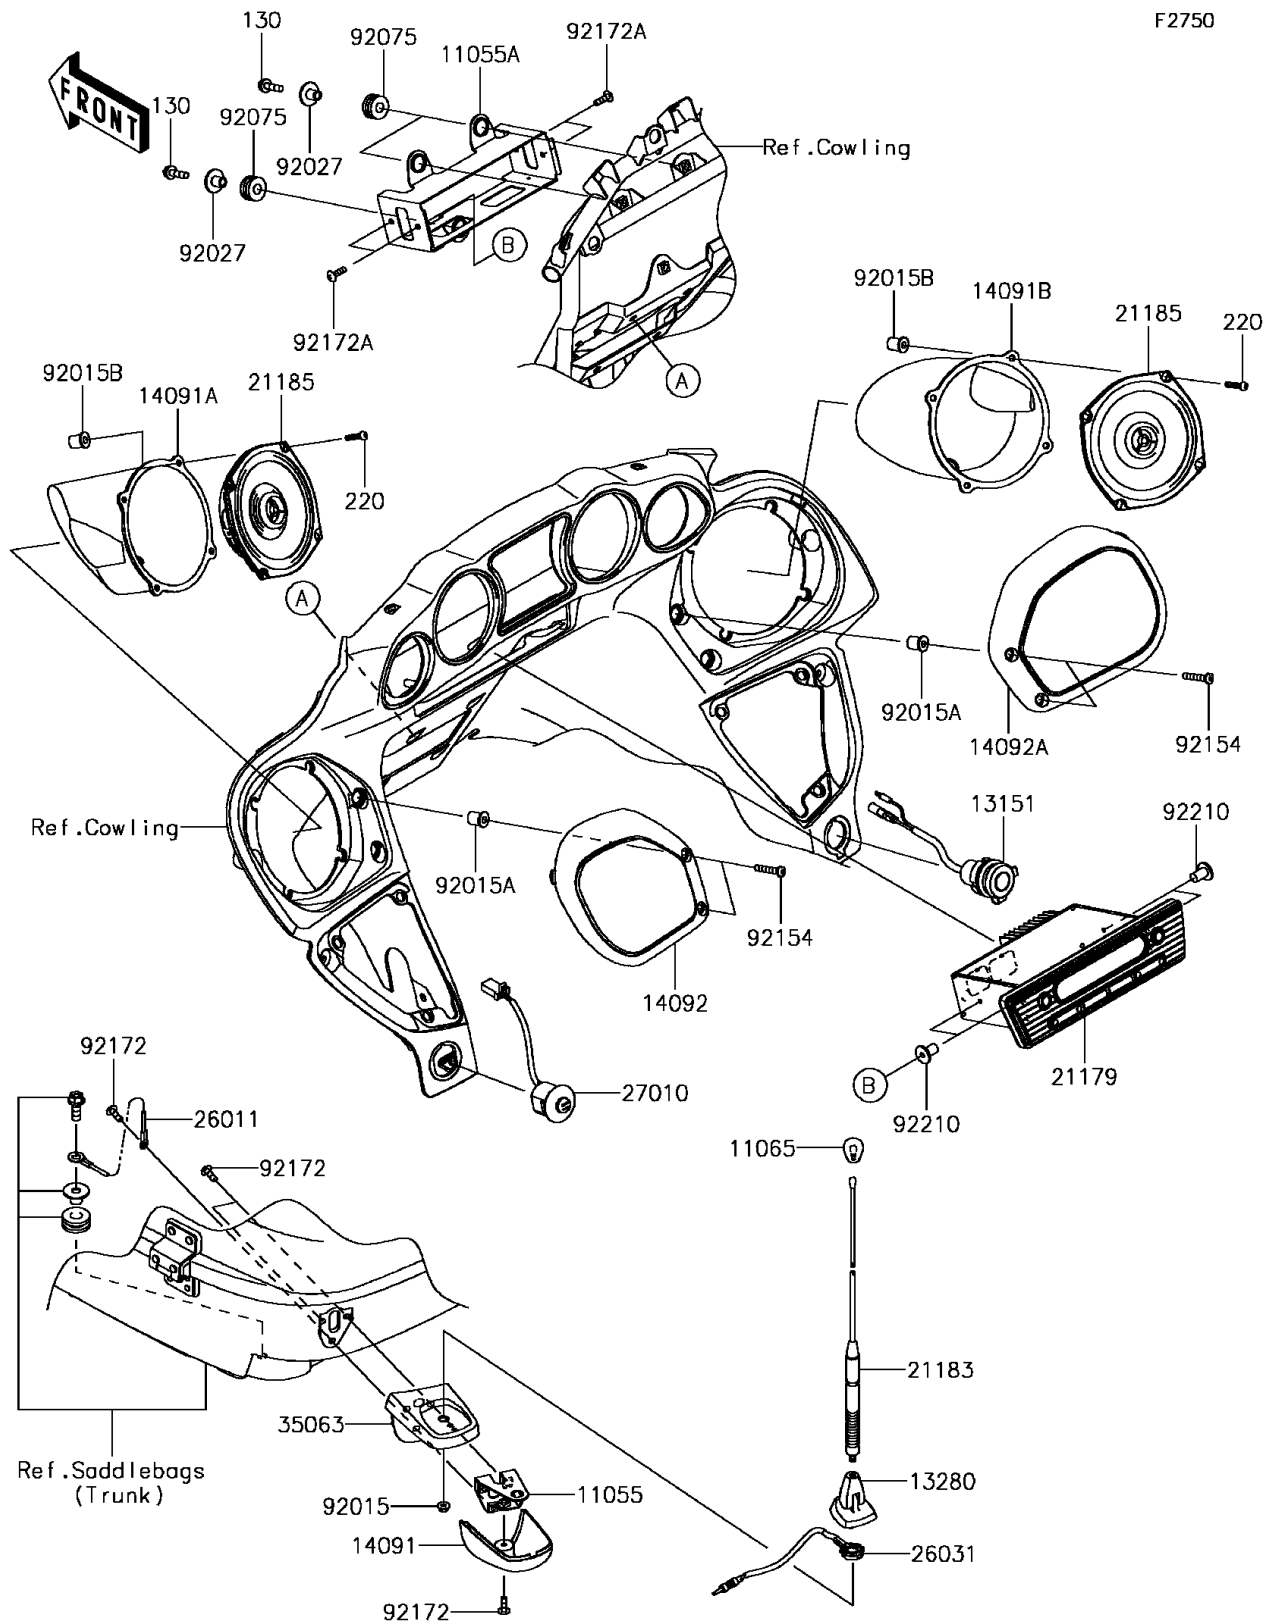

2013 Vulcan® 1700 Voyager® ABS PARTS DIAGRAM

Other

2013 Vulcan® 1700 Voyager® ABS PARTS LIST

Other

ITEM NAME	PART NUMBER	QUANTITY
BOLT-FLANGED,6X22 (Ref # 130)	130BA0622	1
SCREW-PAN-CROS,5X20 (Ref # 220)	220AB0520	1
BRACKET,ANTENNA STAY (Ref # 11055)	11055-0683	1
BRACKET,AUDIO (Ref # 11055A)	11055-1510	1
CAP,ANTENNA (Ref # 11065)	11065-0305	1
SWITCH-COMP (Ref # 13151)	13151-0040	1
HOLDER,ANTENNA (Ref # 13280)	13280-0285	1
COVER,ANTENNA STAY (Ref # 14091)	14091-1576	1
COVER,SPEAKER BOX,LH (Ref # 14091A)	14091-1773	1
COVER,SPEAKER BOX,RH (Ref # 14091B)	14091-1774	1
COVER,SPEAKER,LH (Ref # 14092)	14092-0811	1
COVER,SPEAKER,RH (Ref # 14092A)	14092-0812	1
RADIO-TUNER (Ref # 21179)	21179-0059	1
ANTENNA (Ref # 21183)	21183-0006	1
SPEAKER (Ref # 21185)	21185-0001	1
WIRE-LEAD,ANTENNA (Ref # 26011)	26011-0287	1
HARNESS,ANTENNA (Ref # 26031)	26031-0735	1
SWITCH,SUB LAMP (Ref # 27010)	27010-0107	1
STAY,ANTENNA (Ref # 35063)	35063-0519	1
NUT,FLANGED,5MM (Ref # 92015)	92015-1259	1
NUT (Ref # 92015A)	92015-1700	1
NUT,WELL,5MM (Ref # 92015B)	92015-1757	1
COLLAR,L=13.1,BLACK (Ref # 92027)	92027-1450	1
DAMPER,10X24X12 (Ref # 92075)	92075-1690	1
BOLT,SOCKET,6X30 (Ref # 92154)	92154-0206	1
SCREW,5X16 (Ref # 92172)	92172-0322	1
SCREW,5X18 (Ref # 92172A)	92172-0428	1
NUT,WELL,5MM (Ref # 92210)	92210-0532	1