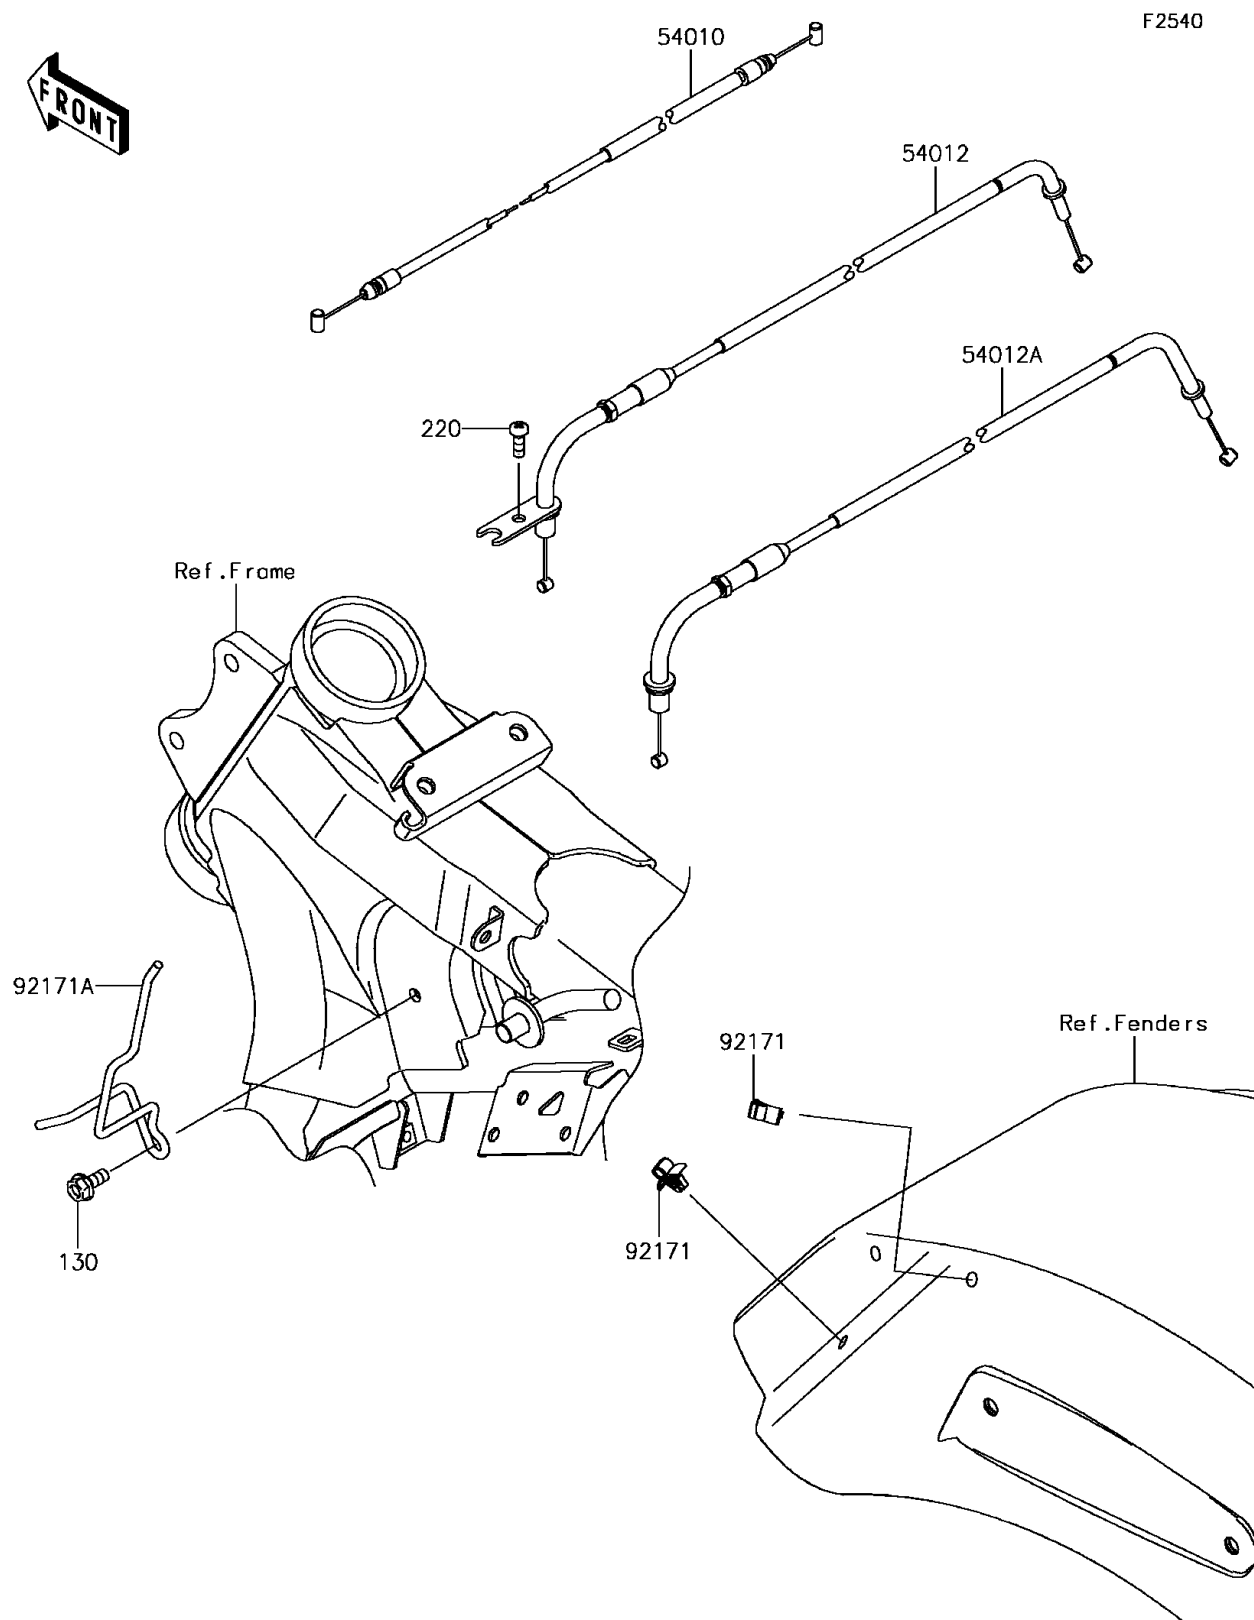

2013 Vulcan® 1700 Voyager® ABS PARTS DIAGRAM

Cables

2013 Vulcan® 1700 Voyager® ABS PARTS LIST

Cables

ITEM NAME	PART NUMBER	QUANTITY
BOLT-FLANGED,6X14 (Ref # 130)	130BB0614	1
SCREW-PAN-CROS,5X14 (Ref # 220)	220AB0514	1
CABLE,SEAT LOCK (Ref # 54010)	54010-0092	1
CABLE-THROTTLE,OPENING (Ref # 54012)	54012-0282	1
CABLE-THROTTLE,CLOSING (Ref # 54012A)	54012-0283	1
CLAMP,SEAT LOCK CABLE (Ref # 92171)	92171-0328	1
CLAMP,CABLE (Ref # 92171A)	92171-1838	1