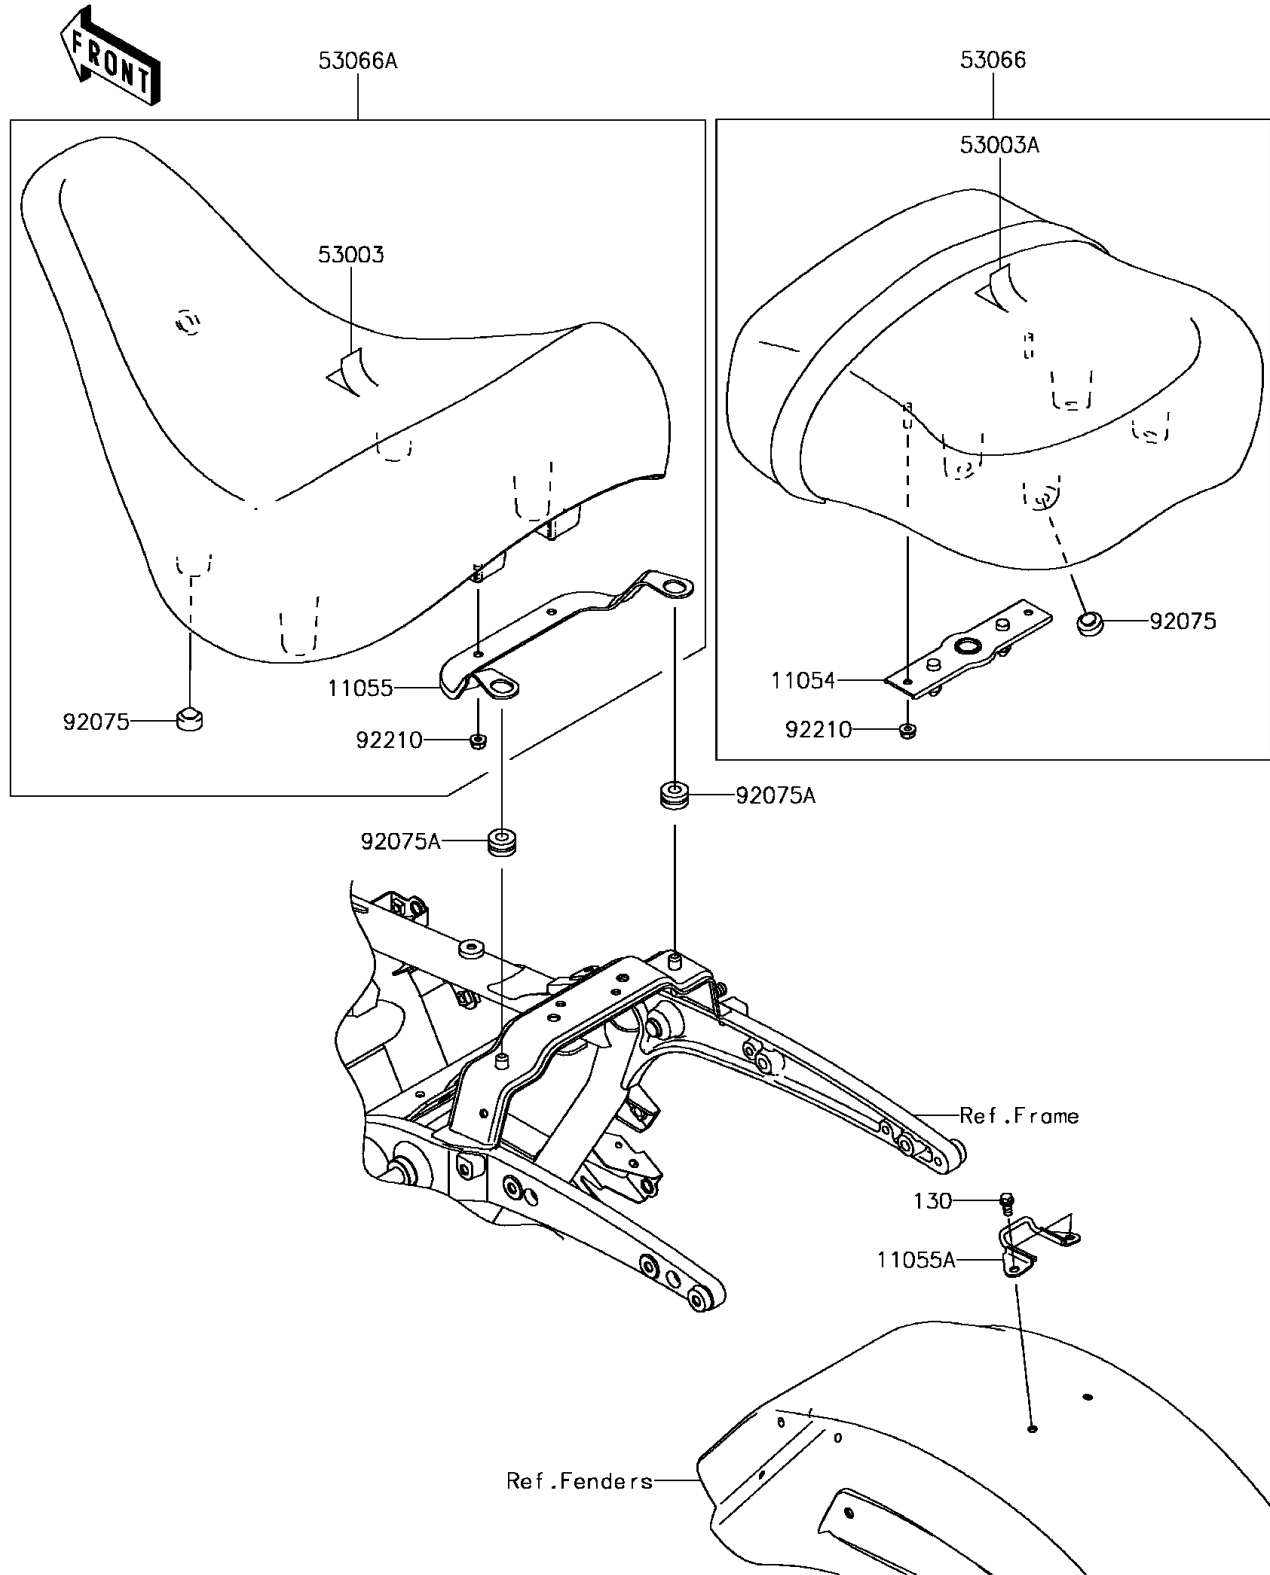

2013 Vulcan® 1700 Voyager® ABS PARTS DIAGRAM

Seat

F2510

2013 Vulcan® 1700 Voyager® ABS PARTS LIST

Seat

ITEM NAME	PART NUMBER	QUANTITY
BOLT-FLANGED,6X12 (Ref # 130)	130BB0612	1
BRACKET,SEAT (Ref # 11054)	11054-0417	1
BRACKET (Ref # 11055)	11055-0612	1
BRACKET,REAR SEAT (Ref # 11055A)	11055-1211	1
LEATHER,FRONT SEAT,BLACK (Ref # 53003)	53003-0186-MA	1
LEATHER,REAR SEAT,BLK+BAND BLK (Ref # 53003A)	53003-0187-12Y	1
SEAT,RR,LEATHER BLK+BAND BLK (Ref # 53066)	53066-0233-12Y	1
SEAT-ASSY,FR,BLACK (Ref # 53066A)	53066-0383-MA	1
DAMPER,10X20X8 (Ref # 92075)	92075-1927	1
DAMPER (Ref # 92075A)	92075-209	1
NUT (Ref # 92210)	92210-0401	1