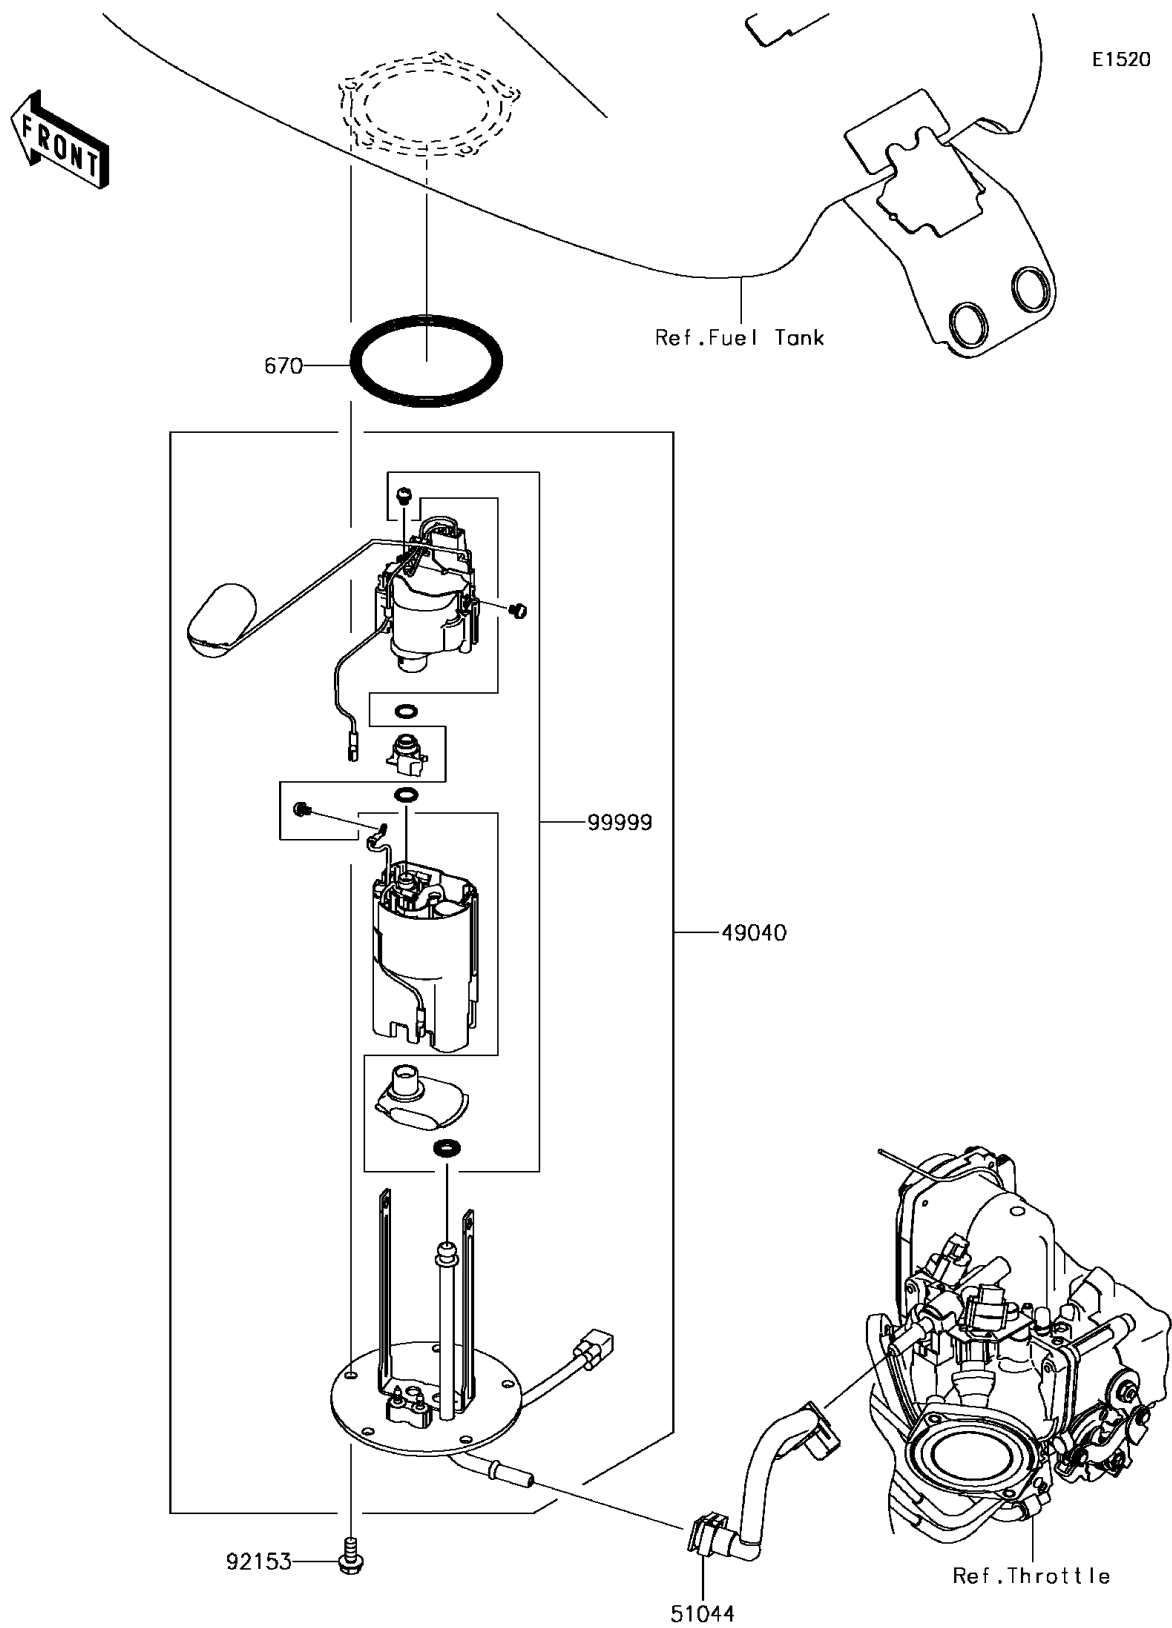

2013 Vulcan® 1700 Voyager® ABS PARTS DIAGRAM

Fuel Pump

2013 Vulcan® 1700 Voyager® ABS PARTS LIST

Fuel Pump

ITEM NAME	PART NUMBER	QUANTITY
O RING (Ref # 670)	670E5075	1
PUMP-FUEL (Ref # 49040)	49040-0035	1
TUBE-ASSY,FUEL (Ref # 51044)	51044-0055	1
BOLT,FLANGED,6X12 (Ref # 92153)	92153-1295	1
KIT,FUEL FILTER (Ref # 99999)	99999-0522	1