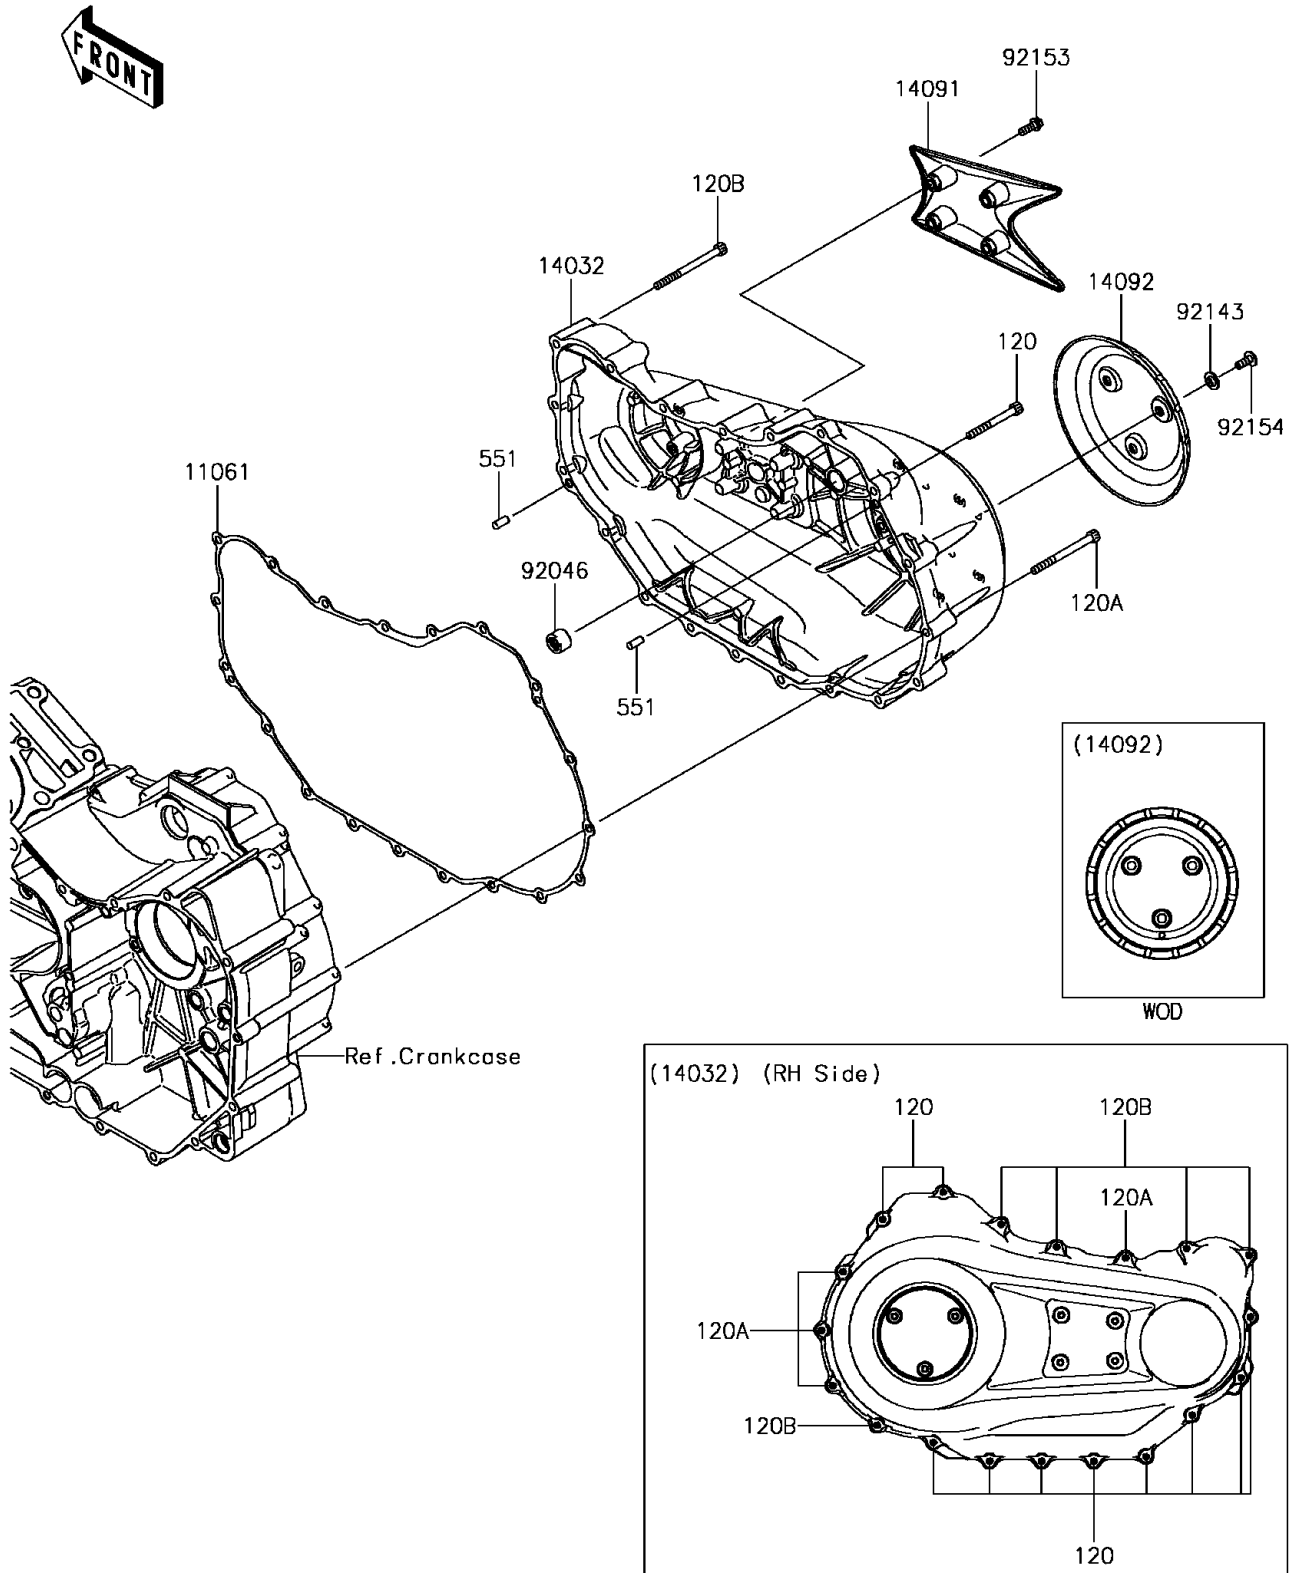

## 2013 Vulcan® 1700 Voyager® ABS PARTS DIAGRAM

Right Engine Cover(s)

E1436

## 2013 Vulcan® 1700 Voyager® ABS PARTS LIST

Right Engine Cover(s)

ITEM NAME	PART NUMBER	QUANTITY
BOLT-SOCKET,6X50 (Ref # 120)	120CC0650	1
BOLT-SOCKET,6X65 (Ref # 120A)	120CC0665	1
BOLT-SOCKET,6X75 (Ref # 120B)	120CC0675	1
PIN-DOWEL,6X14 (Ref # 551)	551A0614	1
GASKET,CLUTCH COVER (Ref # 11061)	11061-0337	1
COVER-CLUTCH (Ref # 14032)	14032-0141	1
COVER,CLUTCH,OUTER (Ref # 14091)	14091-0995	1
COVER,CLUTCH OUTER (Ref # 14092)	14092-0033	1
BEARING-NEEDLE,HK1212V11 (Ref # 92046)	92046-1292	1
COLLAR (Ref # 92143)	92143-1087	1
BOLT,6X16 (Ref # 92153)	92153-0825	1
BOLT,SOCKET,6X16 (Ref # 92154)	92154-0257	1