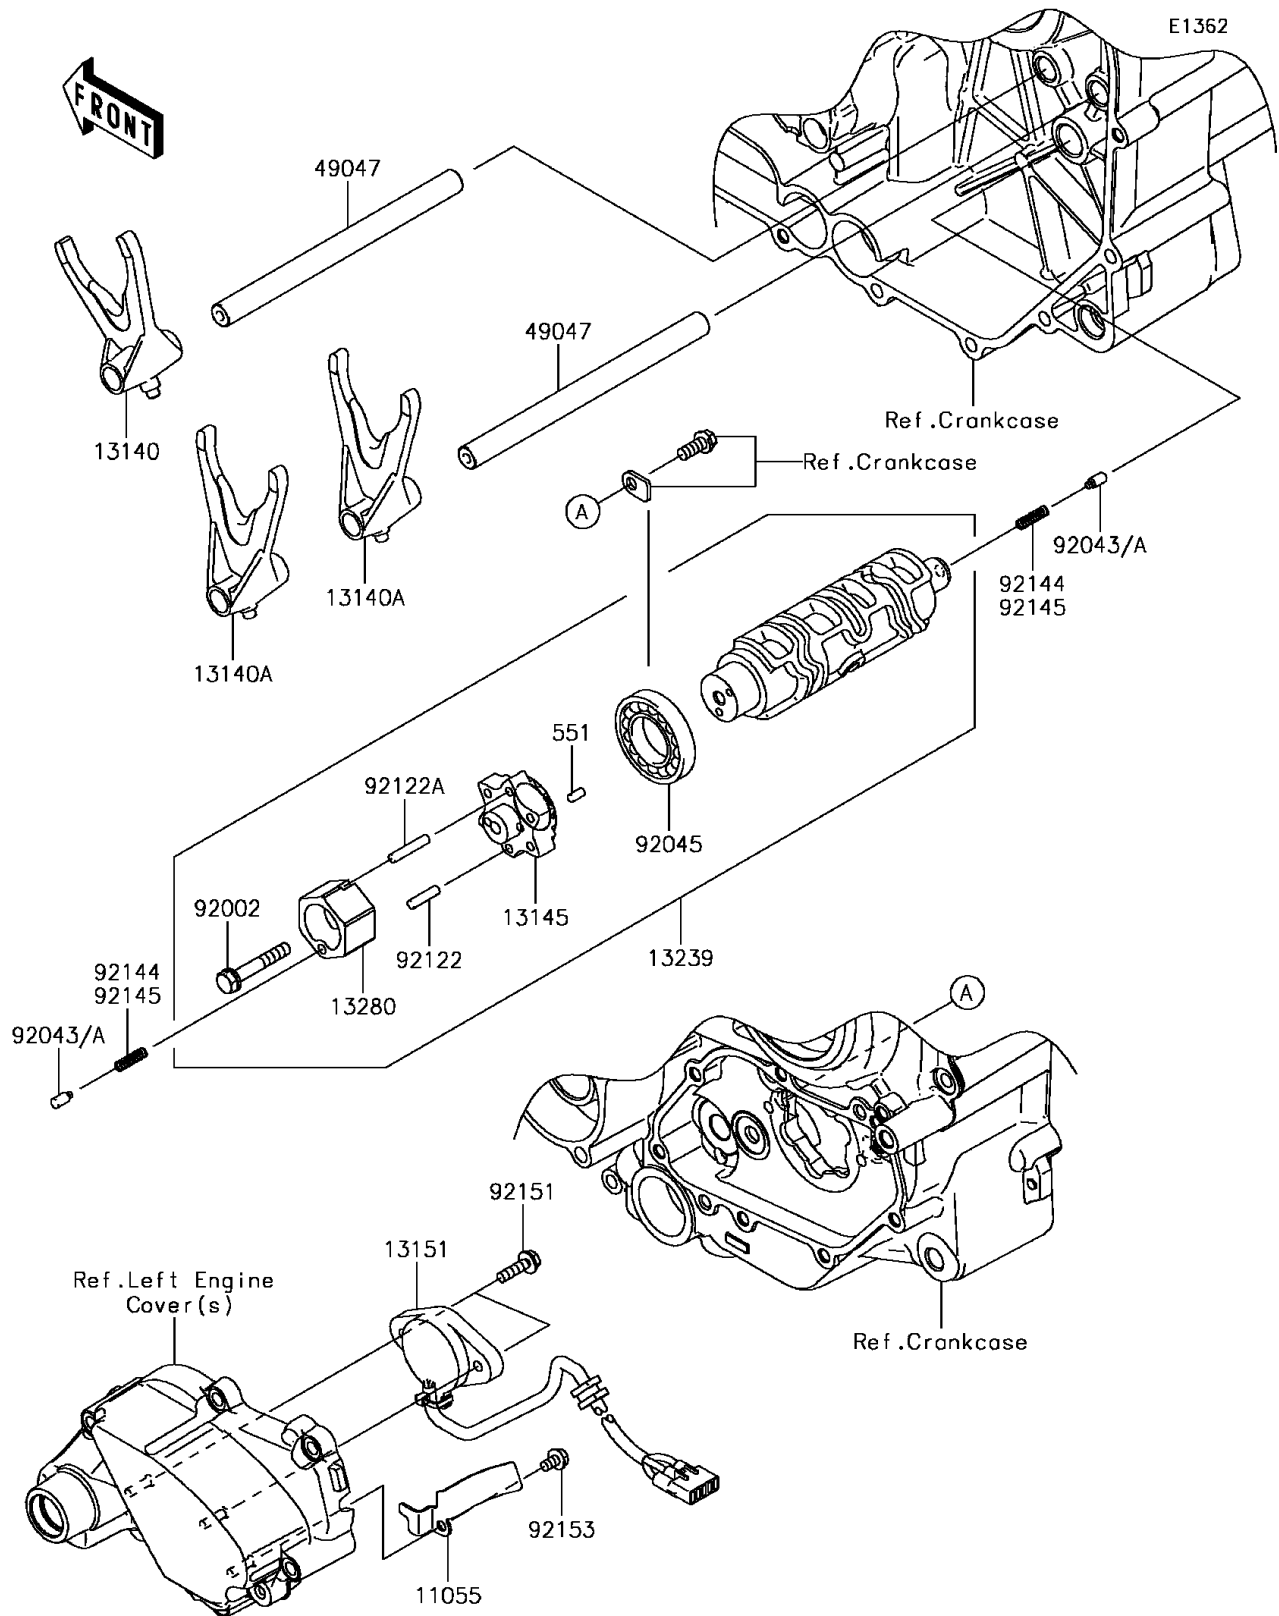

2013 Vulcan® 1700 Voyager® ABS PARTS DIAGRAM

Gear Change Drum/Shift Fork(s)

2013 Vulcan® 1700 Voyager® ABS PARTS LIST

Gear Change Drum/Shift Fork(s)

ITEM NAME	PART NUMBER	QUANTITY
PIN-DOWEL,4X8 (Ref # 551)	551A0408	1
BRACKET (Ref # 11055)	11055-0525	1
FORK-SHIFT,INPUT (Ref # 13140)	13140-0054	1
FORK-SHIFT,OUTPUT (Ref # 13140A)	13140-0060	1
CAM-CHANGE DRUM (Ref # 13145)	13145-0041	1
SWITCH-COMP,NEUTRAL (Ref # 13151)	13151-0041	1
DRUM-ASSY-CHANGE (Ref # 13239)	13239-0033	1
HOLDER (Ref # 13280)	13280-0106	1
ROD-SHIFT (Ref # 49047)	49047-0002	1
BOLT,6X38 (Ref # 92002)	92002-1431	1
PIN (Ref # 92043)	92043-0085	1
PIN (Ref # 92043A)	92043-0792	1
BEARING-BALL,16005 (Ref # 92045)	92045-1045	1
ROLLER,4.5X17.8 (Ref # 92122)	92122-0001	1
ROLLER,4.5X23.8 (Ref # 92122A)	92122-0010	1
SPRING (Ref # 92144)	92144-1245	1
SPRING (Ref # 92145)	92145-1414	1
BOLT (Ref # 92151)	92151-1776	1
BOLT,5X10 (Ref # 92153)	92153-0687	1