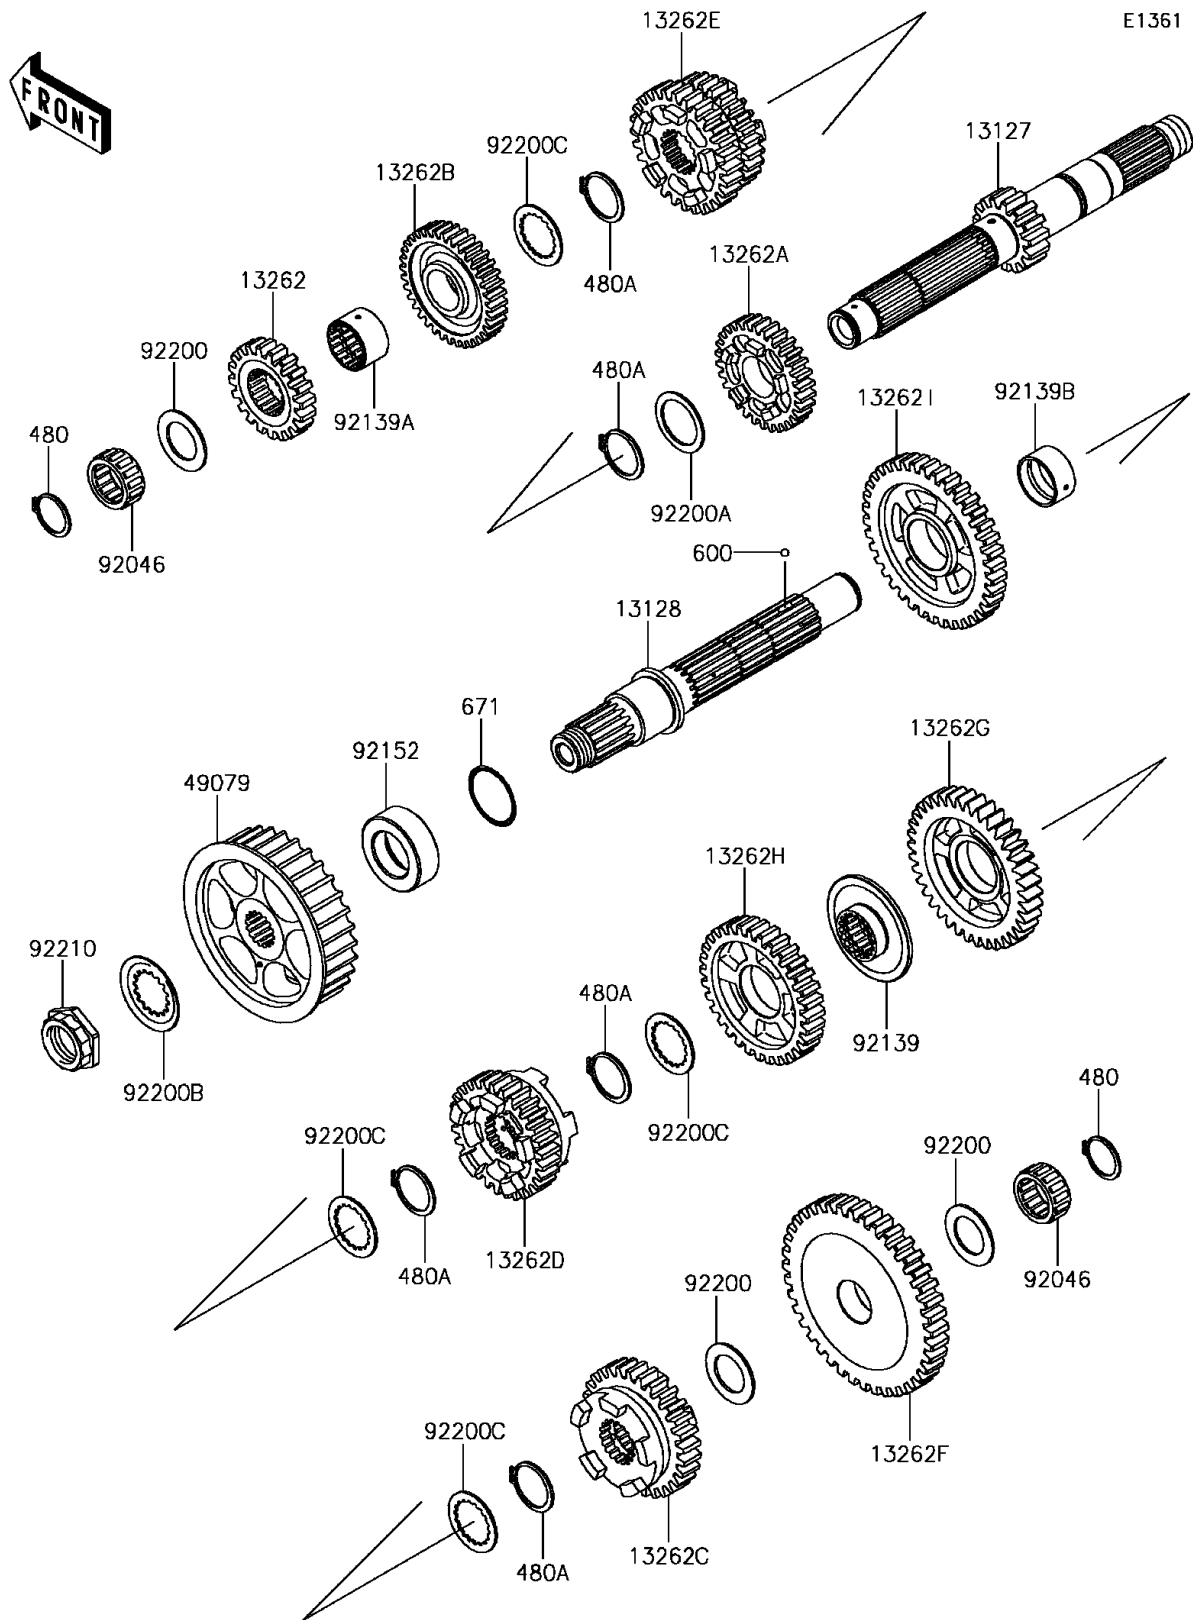

2013 Vulcan® 1700 Voyager® ABS PARTS DIAGRAM

Transmission

2013 Vulcan® 1700 Voyager® ABS PARTS LIST

Transmission

ITEM NAME	PART NUMBER	QUANTITY
CIRCLIP-TYPE-C,25MM (Ref # 480)	480J2500	1
CIRCLIP (Ref # 480A)	480J2900	1
BALL-STEEL,5/32 (Ref # 600)	600A0500	1
O RING (Ref # 671)	671D2535	1
SHAFT-TRANSMISSION INPUT (Ref # 13127)	13127-0083	1
SHAFT-TRANSMISSION OUTPUT (Ref # 13128)	13128-0057	1
GEAR,INPUT 2ND,20T (Ref # 13262)	13262-0603	1
GEAR,INPUT 5TH,30T (Ref # 13262A)	13262-0605	1
GEAR,INPUT 6TH,36T (Ref # 13262B)	13262-0606	1
GEAR,OUTPUT 5TH,29T (Ref # 13262C)	13262-0611	1
GEAR,OUTPUT 6TH,29T (Ref # 13262D)	13262-0612	1
GEAR,INPUT 3RD&4TH,27T&28T (Ref # 13262E)	13262-0829	1
GEAR,OUTPUT LOW,44T (Ref # 13262F)	13262-0831	1
GEAR,OUTPUT 3RD,38T (Ref # 13262G)	13262-0832	1
GEAR,OUTPUT 4TH,32T (Ref # 13262H)	13262-0833	1
GEAR,OUTPUT 2ND,38T (Ref # 13262I)	13262-0834	1
PULLEY-BELT (Ref # 49079)	49079-0020	1
BEARING-NEEDLE,KT 253515E02 C3 (Ref # 92046)	92046-0007	1
BUSHING,OUTPUT 3RD-4TH GEAR (Ref # 92139)	92139-0007	1
BUSHING,INPUT TOP GEAR (Ref # 92139A)	92139-0236	1
BUSHING,OUTPUT 2ND GEAR (Ref # 92139B)	92139-0237	1
COLLAR,30X50X17.5 (Ref # 92152)	92152-0657	1
WASHER,25.3X40X1.6 (Ref # 92200)	92200-0427	1
WASHER,30.3X40X1.5 (Ref # 92200A)	92200-0428	1
WASHER,31X50X1 (Ref # 92200B)	92200-0505	1
WASHER,30.3X40X1.5 (Ref # 92200C)	92200-1381	1
NUT,25MM (Ref # 92210)	92210-0554	1