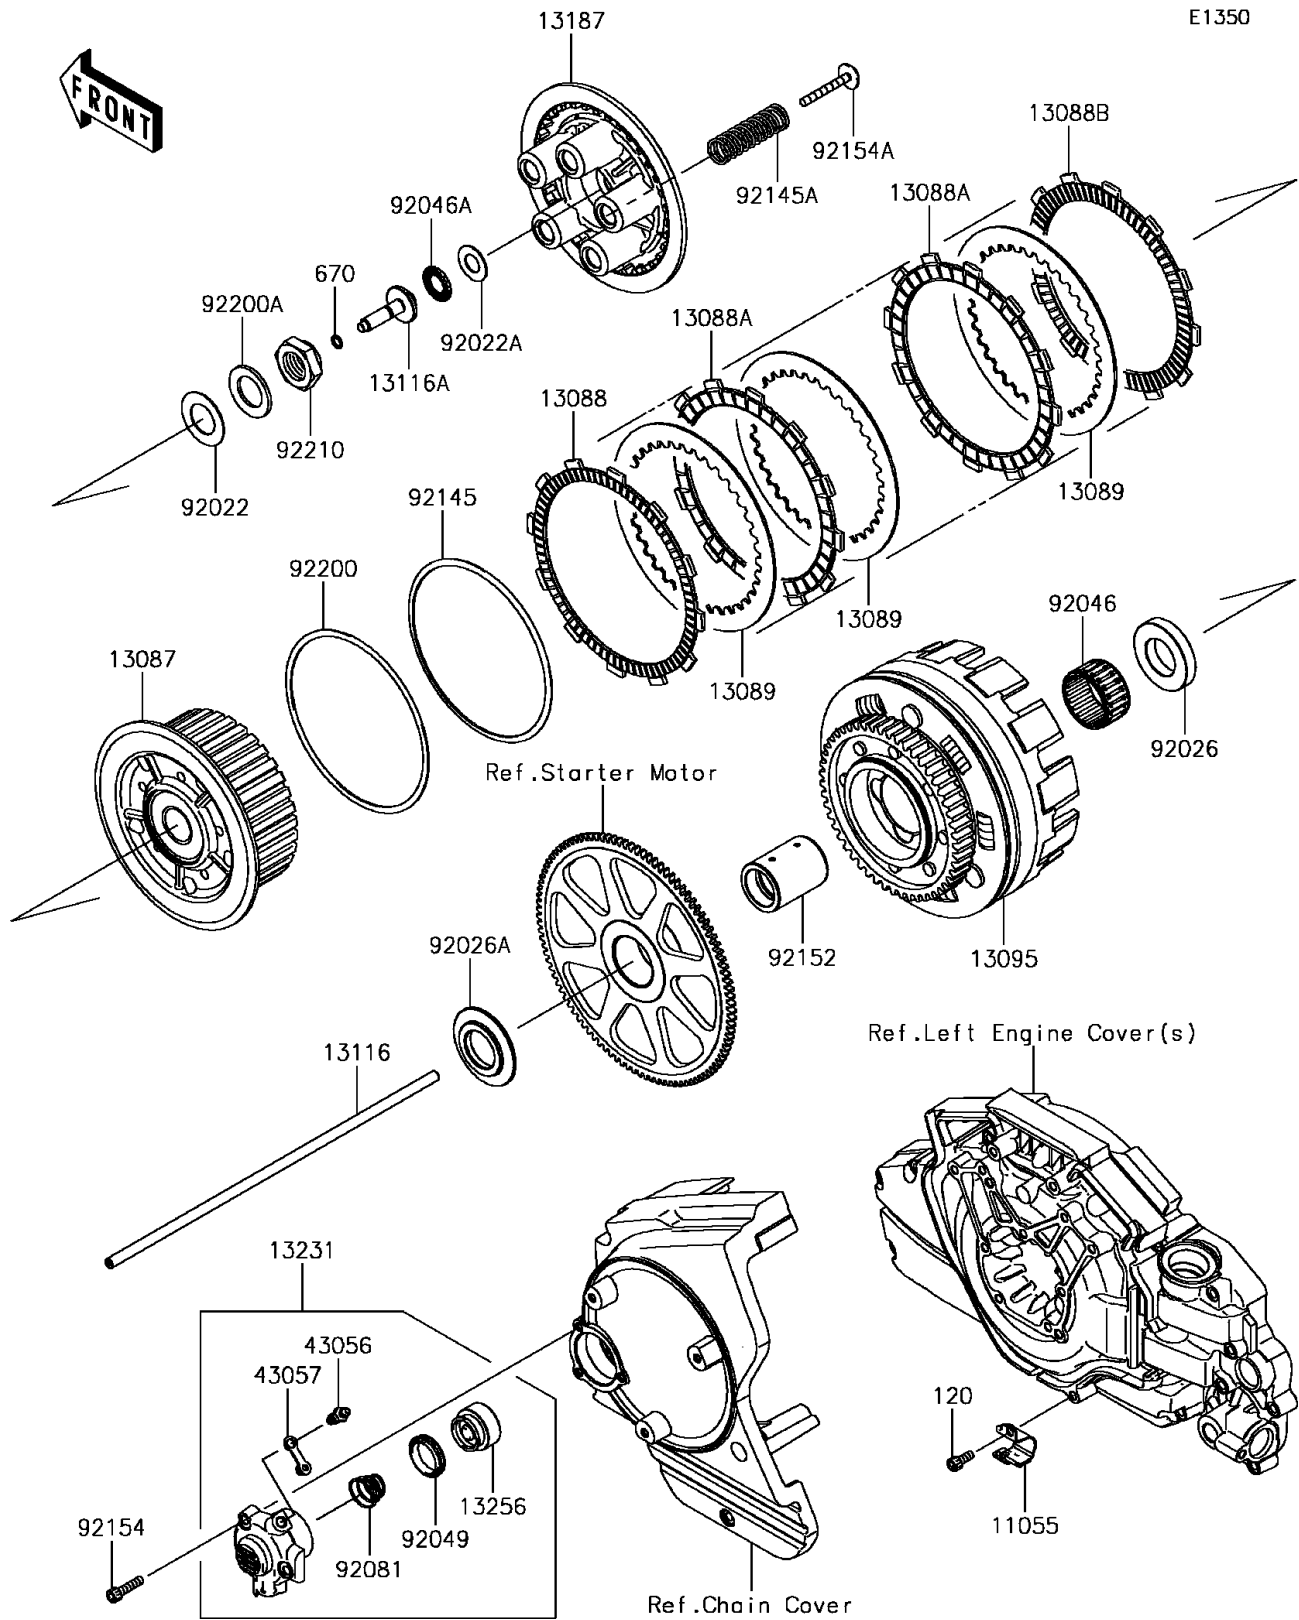

2013 Vulcan® 1700 Voyager® ABS PARTS DIAGRAM

Clutch

2013 Vulcan® 1700 Voyager® ABS PARTS LIST

Clutch

ITEM NAME	PART NUMBER	QUANTITY
BOLT-SOCKET,6X14 (Ref # 120)	120CC0614	1
O RING,7MM (Ref # 670)	670D1507	1
BRACKET (Ref # 11055)	11055-0528	1
HUB-CLUTCH (Ref # 13087)	13087-0052	1
PLATE-FRICTION (Ref # 13088)	13088-0001	1
PLATE-FRICTION (Ref # 13088A)	13088-0011	1
PLATE-FRICTION (Ref # 13088B)	13088-1146	1
PLATE-CLUTCH,T=2.0 (Ref # 13089)	13089-1075	1
HOUSING-COMP-CLUTCH (Ref # 13095)	13095-0111	1
ROD-PUSH (Ref # 13116)	13116-0027	1
ROD-PUSH (Ref # 13116A)	13116-0033	1
PLATE-CLUTCH OPERATING (Ref # 13187)	13187-0002	1
RELEASE-ASSY-CLUTCH (Ref # 13231)	13231-0003	1
PISTON (Ref # 13256)	13256-1052	1
BREATHER (Ref # 43056)	43056-1055	1
CAP-BREATHER (Ref # 43057)	43057-1001	1
WASHER,25.3X44X1 (Ref # 92022)	92022-1390	1
WASHER,15.1X29X1.0 (Ref # 92022A)	92022-1463	1
SPACER (Ref # 92026)	92026-0136	1
SPACER (Ref # 92026A)	92026-0146	1
BEARING-NEEDLE,K40X48X25V3 (Ref # 92046)	92046-0001	1
BEARING-NEEDLE,AXK1102 (Ref # 92046A)	92046-1052	1
SEAL-OIL,PISTON (Ref # 92049)	92049-1165	1
SPRING,CLUTCH RELEASE (Ref # 92081)	92081-1644	1
SPRING (Ref # 92145)	92145-0033	1
SPRING (Ref # 92145A)	92145-0771	1
COLLAR,30X40X52.3 (Ref # 92152)	92152-0190	1
BOLT,SOCKET,6X25 (Ref # 92154)	92154-0085	1
BOLT,CLUTCH OPERATING (Ref # 92154A)	92154-0352	1

2013 Vulcan® 1700 Voyager® ABS PARTS LIST

Clutch

ITEM NAME	PART NUMBER	QUANTITY
WASHER,140.1X150X1.2 (Ref # 92200)	92200-0015	1
WASHER,25.5X42X2.6 (Ref # 92200A)	92200-0016	1
NUT,25MM (Ref # 92210)	92210-0138	1