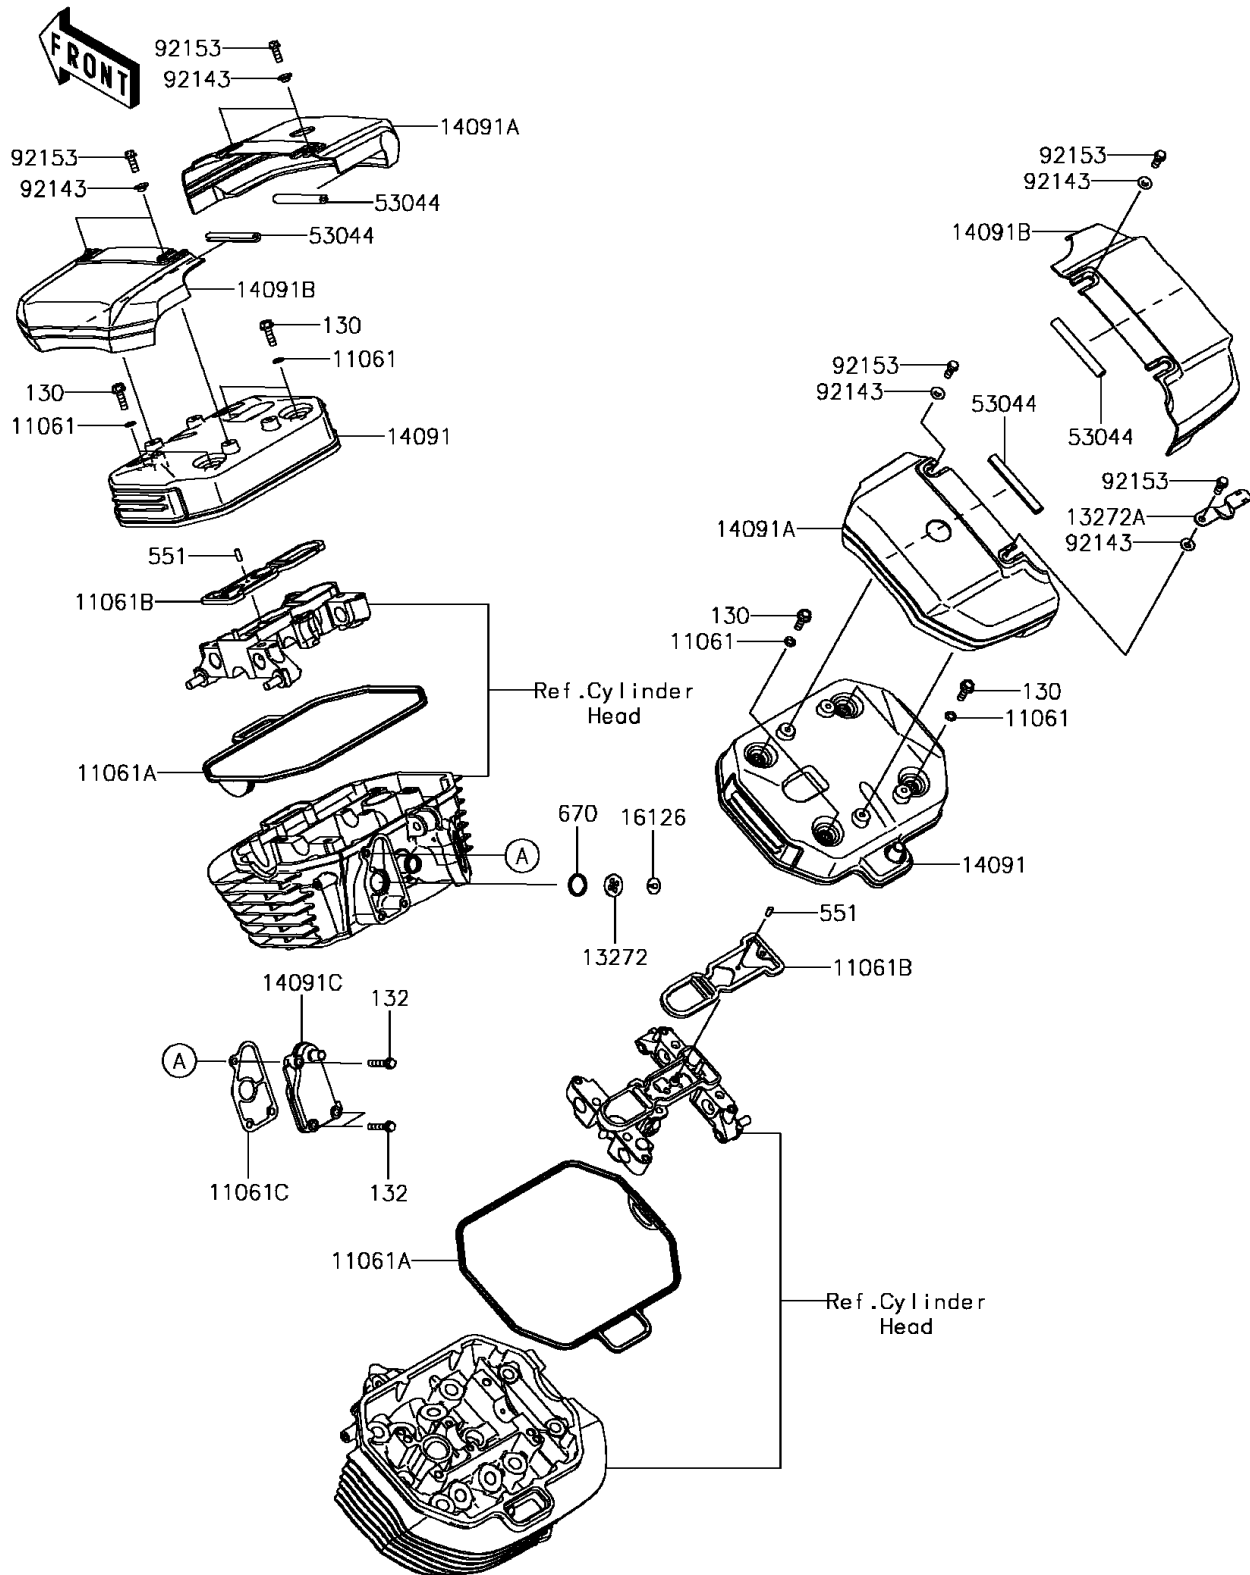

## 2013 Vulcan® 1700 Voyager® ABS PARTS DIAGRAM

Cylinder Head Cover

E1112

## 2013 Vulcan® 1700 Voyager® ABS PARTS LIST

Cylinder Head Cover

ITEM NAME	PART NUMBER	QUANTITY
BOLT-FLANGED,6X20 (Ref # 130)	130BA0620	1
BOLT-FLANGED-SMALL,6X30 (Ref # 132)	132BC0630	1
PIN-DOWEL (Ref # 551)	551A0412	1
O RING,18MM (Ref # 670)	670D2018	1
GASKET (Ref # 11061)	11061-0107	1
GASKET,HEAD COVER (Ref # 11061A)	11061-0331	1
GASKET,ROCKER CASE COVER (Ref # 11061B)	11061-0332	1
GASKET,BREATHER COVER (Ref # 11061C)	11061-0334	1
PLATE (Ref # 13272)	13272-0307	1
PLATE (Ref # 13272A)	13272-0711	1
COVER,HEAD,INSIDE (Ref # 14091)	14091-0966	1
COVER,HEAD,OUTSIDE (Ref # 14091A)	14091-0967	1
COVER,HEAD,OUTSIDE (Ref # 14091B)	14091-0968	1
COVER,BREATHER (Ref # 14091C)	14091-0969	1
VALVE (Ref # 16126)	16126-2051	1
TRIM,L=75 (Ref # 53044)	53044-0009	1
COLLAR (Ref # 92143)	92143-1331	1
BOLT,6X16 (Ref # 92153)	92153-0825	1