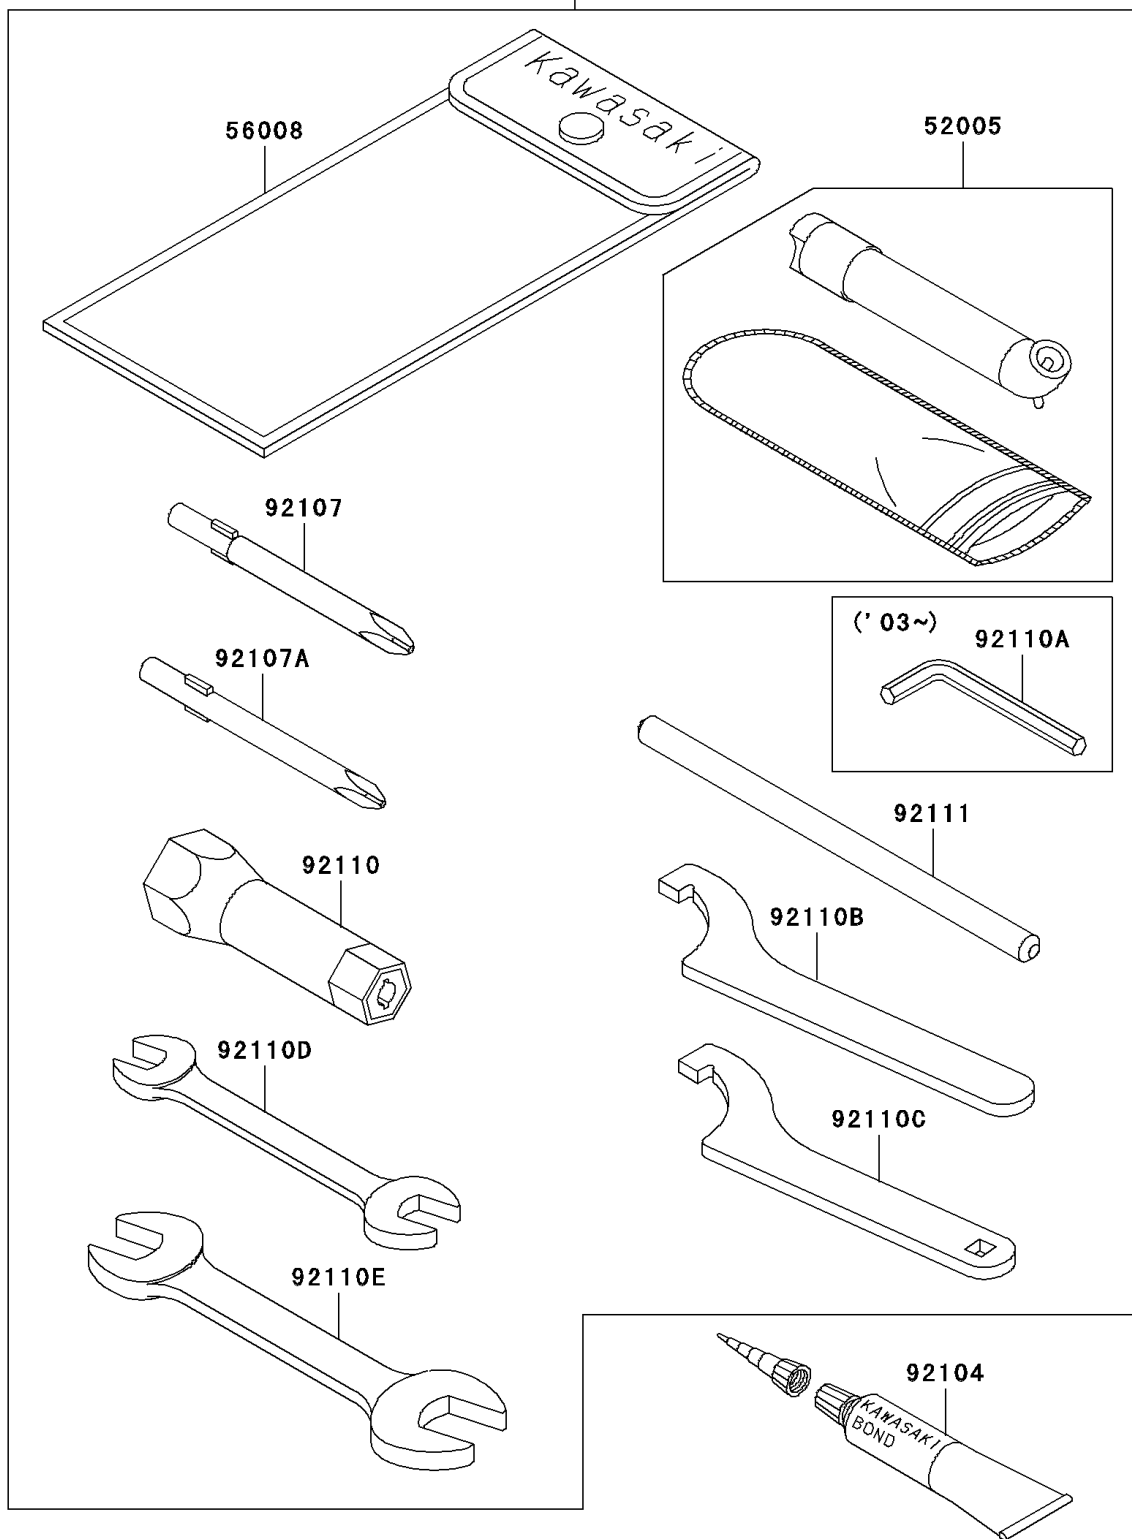

## 2001 Lakota™ Sport PARTS DIAGRAM

Owner's Tools

56007/A

F2810

## 2001 Lakota™ Sport PARTS LIST

Owner's Tools

ITEM NAME	PART NUMBER	QUANTITY
GAUGE,AIR (Ref # 52005)	52005-1082	1
TOOLKIT (Ref # 56007)	56007-1326	1
BAG,TOOL (Ref # 56008)	56008-1007	1
GASKET-LIQUID,TUBE,100G,SILVER (Ref # 92104)	92104-002	1
TOOL-DRIVER,#3PHILLIPS (Ref # 92107)	92107-005	1
TOOL-DRIVER,#2PHILLIPS (Ref # 92107A)	92107-1053	1
TOOL-WRENCH,BOX,18MM (Ref # 92110)	92110-1111	1
TOOL-WRENCH,HOOK (Ref # 92110B)	92110-1143	1
TOOL-WRENCH,HOOK (Ref # 92110C)	92110-1144	1
TOOL-WRENCH,OPEN END,10X12 (Ref # 92110D)	92110-1152	1
TOOL-WRENCH,OPEN END,14X17 (Ref # 92110E)	92110-1153	1
TOOL-BAR,8X150 (Ref # 92111)	92111-1053	1