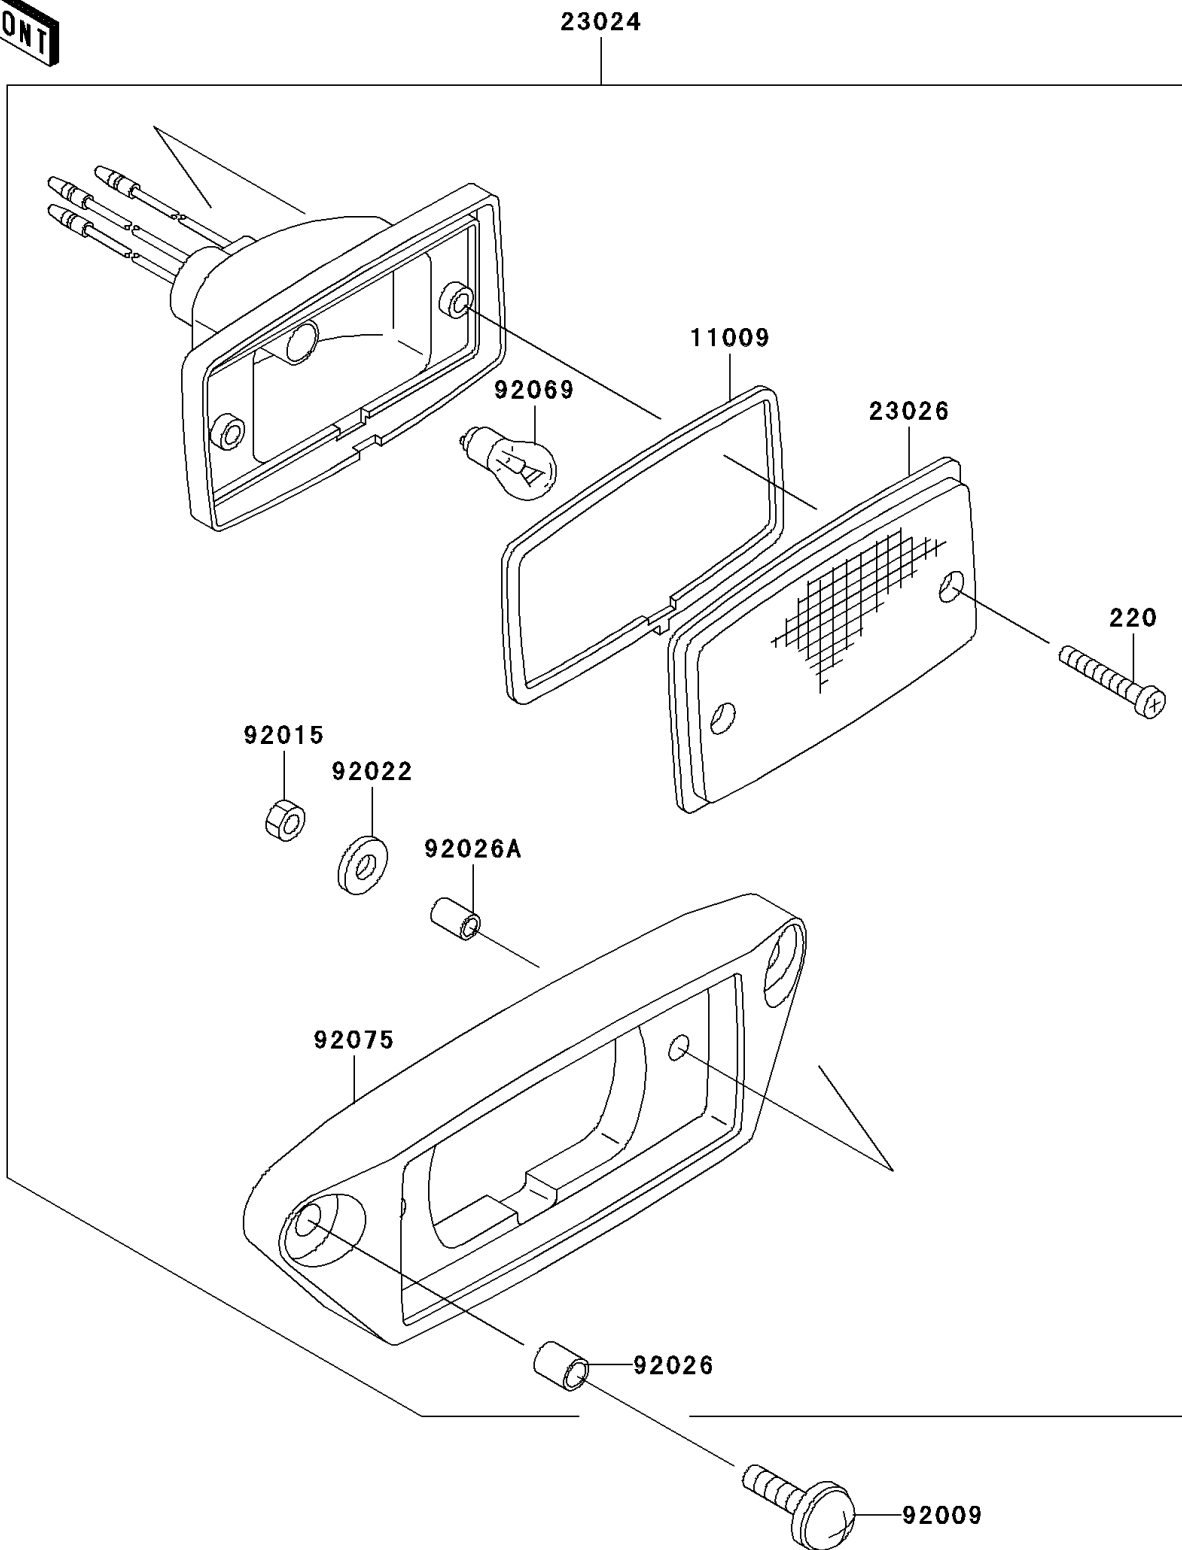

## 2001 Lakota™ Sport PARTS DIAGRAM

Taillight(s)

F2720

## 2001 Lakota™ Sport PARTS LIST

Taillight(s)

ITEM NAME	PART NUMBER	QUANTITY
SCREW-PAN-CROS (Ref # 220)	220C0430	1
GASKET,TAIL LAMP (Ref # 11009)	11009-4004	1
LAMP-ASSY-TAIL (Ref # 23024)	23024-1137	1
LENS,TAIL LAMP (Ref # 23026)	23026-1239	1
SCREW,6X22,BLACK (Ref # 92009)	92009-1256	1
NUT,4MM (Ref # 92015)	92015-1550	1
WASHER,PLAIN,4MM (Ref # 92022)	92022-1762	1
SPACER,6.3X8.3X10 (Ref # 92026)	92026-1260	1
SPACER,4.5X6.5X10 (Ref # 92026A)	92026-1261	1
BULB,12V 18/5W (Ref # 92069)	92069-1089	1
DAMPER,TAIL LAMP (Ref # 92075)	92075-1782	1