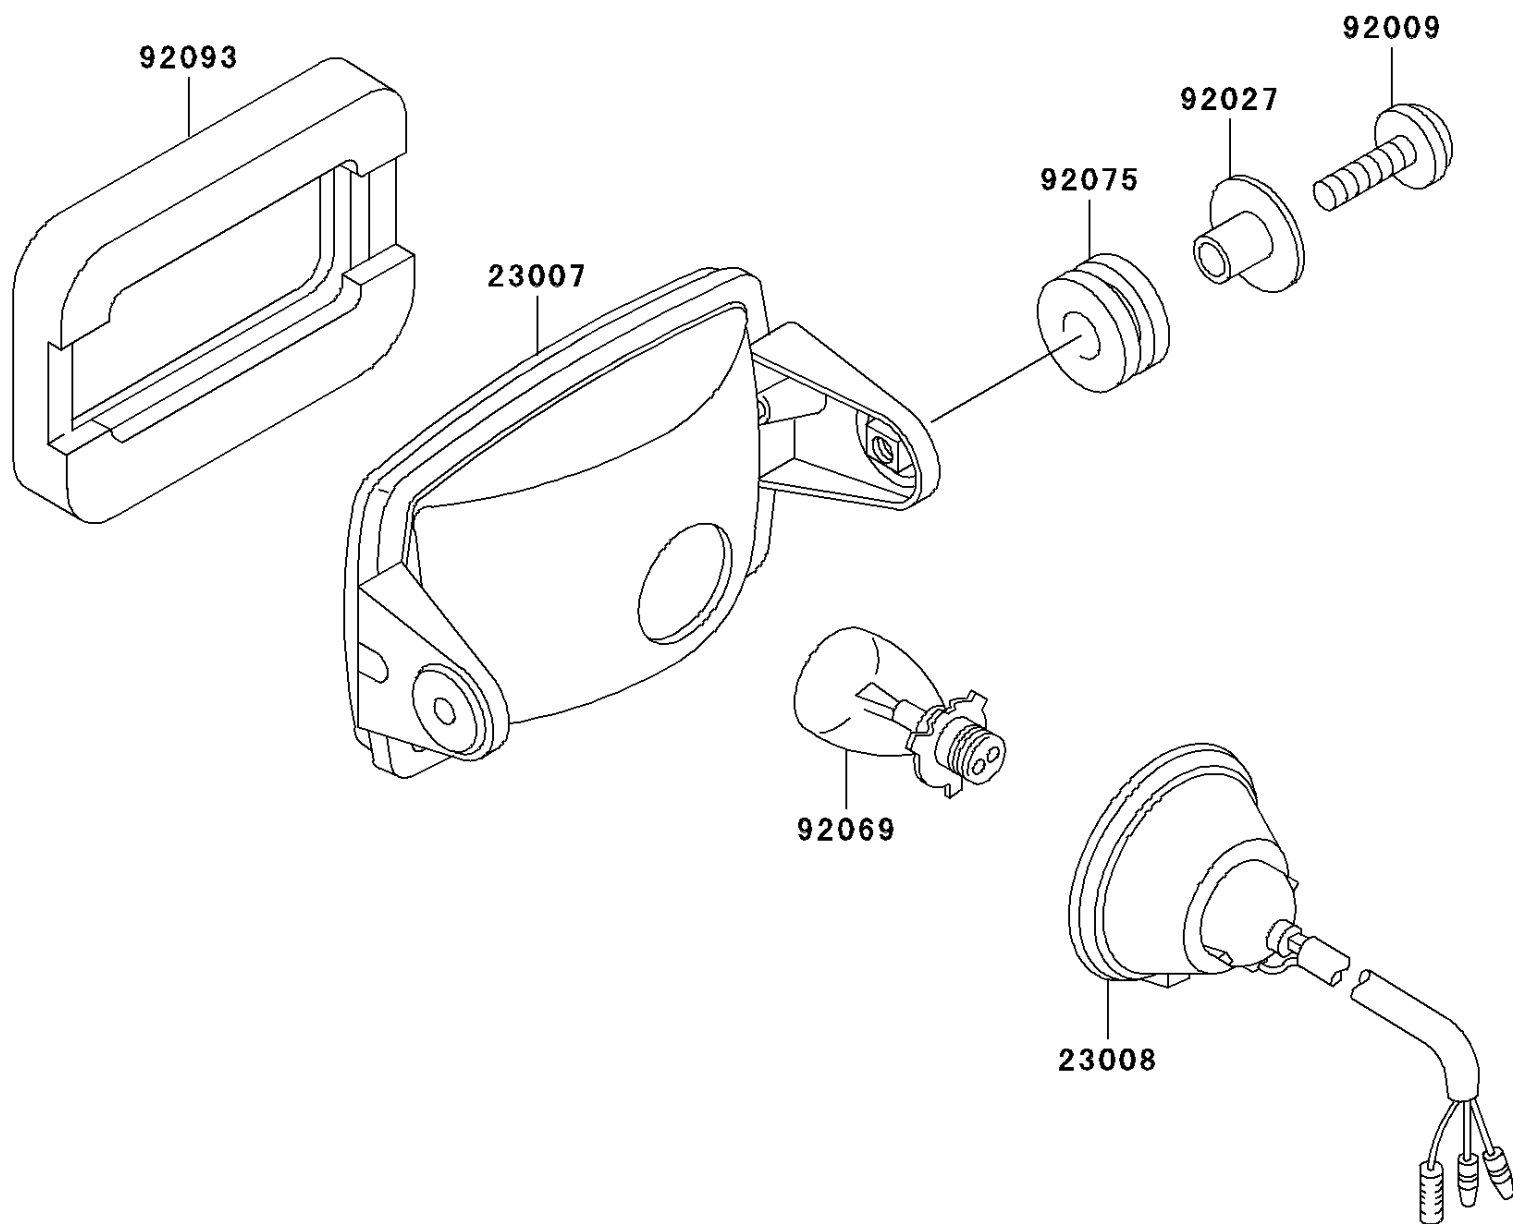

2001 Lakota™ Sport PARTS DIAGRAM

Headlight(s)

F2710

2001 Lakota™ Sport PARTS LIST

Headlight(s)

ITEM NAME	PART NUMBER	QUANTITY
LENS-COMP,HEAD LAMP (Ref # 23007)	23007-1183	1
SOCKET-ASSY,HEAD LAMP (Ref # 23008)	23008-1358	1
SCREW,6X22,BLACK (Ref # 92009)	92009-1256	1
COLLAR,L=13.1,BLACK (Ref # 92027)	92027-1450	1
BULB,12V 45/45W (Ref # 92069)	92069-1061	1
DAMPER (Ref # 92075)	92075-1690	1
SEAL,HEAD LAMP (Ref # 92093)	92093-1222	1