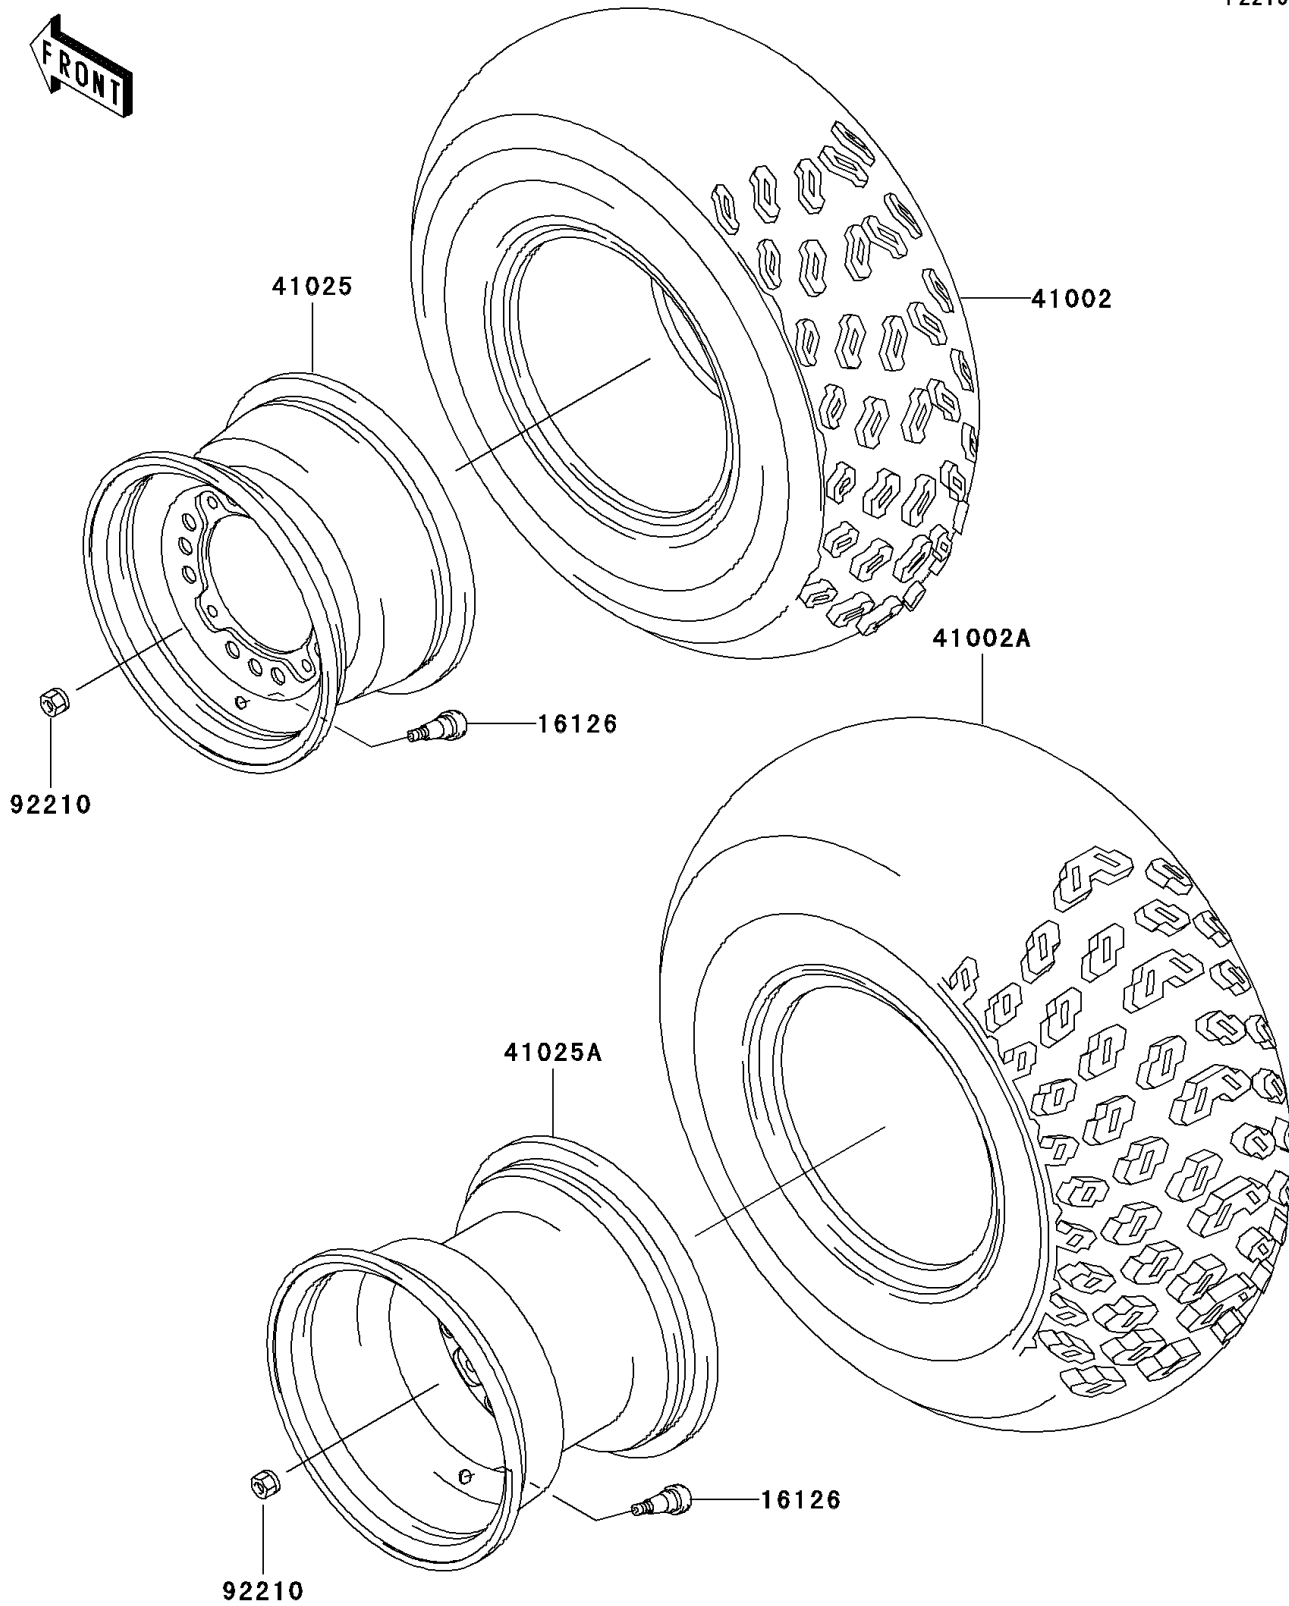

2001 Lakota™ Sport PARTS DIAGRAM

Wheels/Tires

F2210

2001 Lakota™ Sport PARTS LIST

Wheels/Tires

ITEM NAME	PART NUMBER	QUANTITY
VALVE (Ref # 16126)	16126-4001	1
TIRE,FR,22X8.00-10NHS(GOOD YEA (Ref # 41002)	41002-1983	1
TIRE,RR,22X11.00-10NHS(GOOD YE (Ref # 41002A)	41002-1984	1
RIM,FR,10X6.0,SILVER NO.40 (Ref # 41025)	41025-1335-5A	1
RIM,RR,10X8.5,SILVER NO.40 (Ref # 41025A)	41025-1336-5A	1
NUT,LOCK,10MM (Ref # 92210)	92210-1204	1