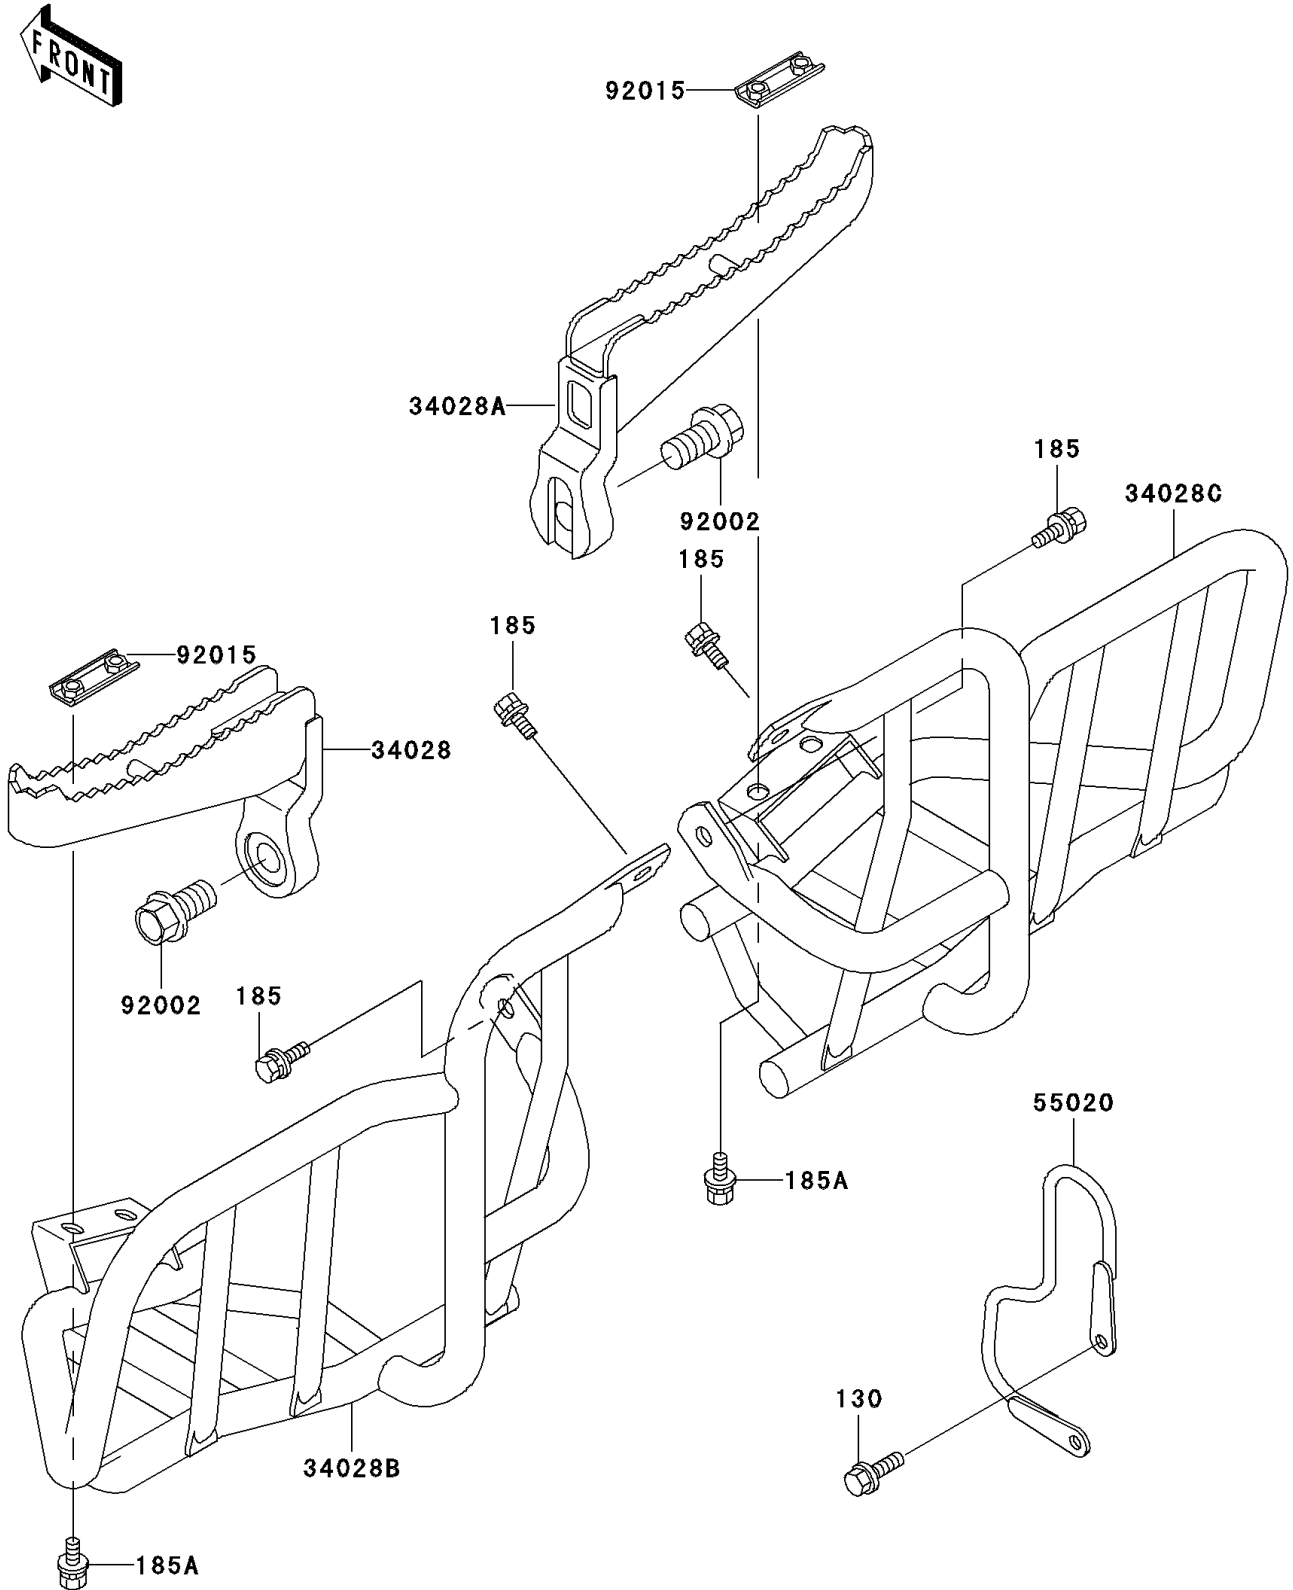

2001 Lakota™ Sport PARTS DIAGRAM

Footrests

F2160

2001 Lakota™ Sport PARTS LIST

Footrests

ITEM NAME	PART NUMBER	QUANTITY
BOLT-FLANGED,6X12 (Ref # 130)	130G0612	1
BOLT-UPSET-WSP-SMALL (Ref # 185)	185J0818	1
BOLT-UPSET-WSP-SMALL,8X20 (Ref # 185A)	185J0820	1
STEP,LH,SILVER NO.40 (Ref # 34028)	34028-1391-5A	1
STEP,RH,SILVER NO.40 (Ref # 34028A)	34028-1392-5A	1
STEP,FOOT BOARD,LH,SILVER (Ref # 34028B)	34028-1397-5A	1
STEP,FOOT BOARD,RH,SILVER (Ref # 34028C)	34028-1398-5A	1
GUARD,CHAIN,LEFT SIDE,SILVER (Ref # 55020)	55020-1526-5A	1
BOLT,FLANGED,14X25 (Ref # 92002)	92002-1767	1
NUT (Ref # 92015)	92015-1732	1