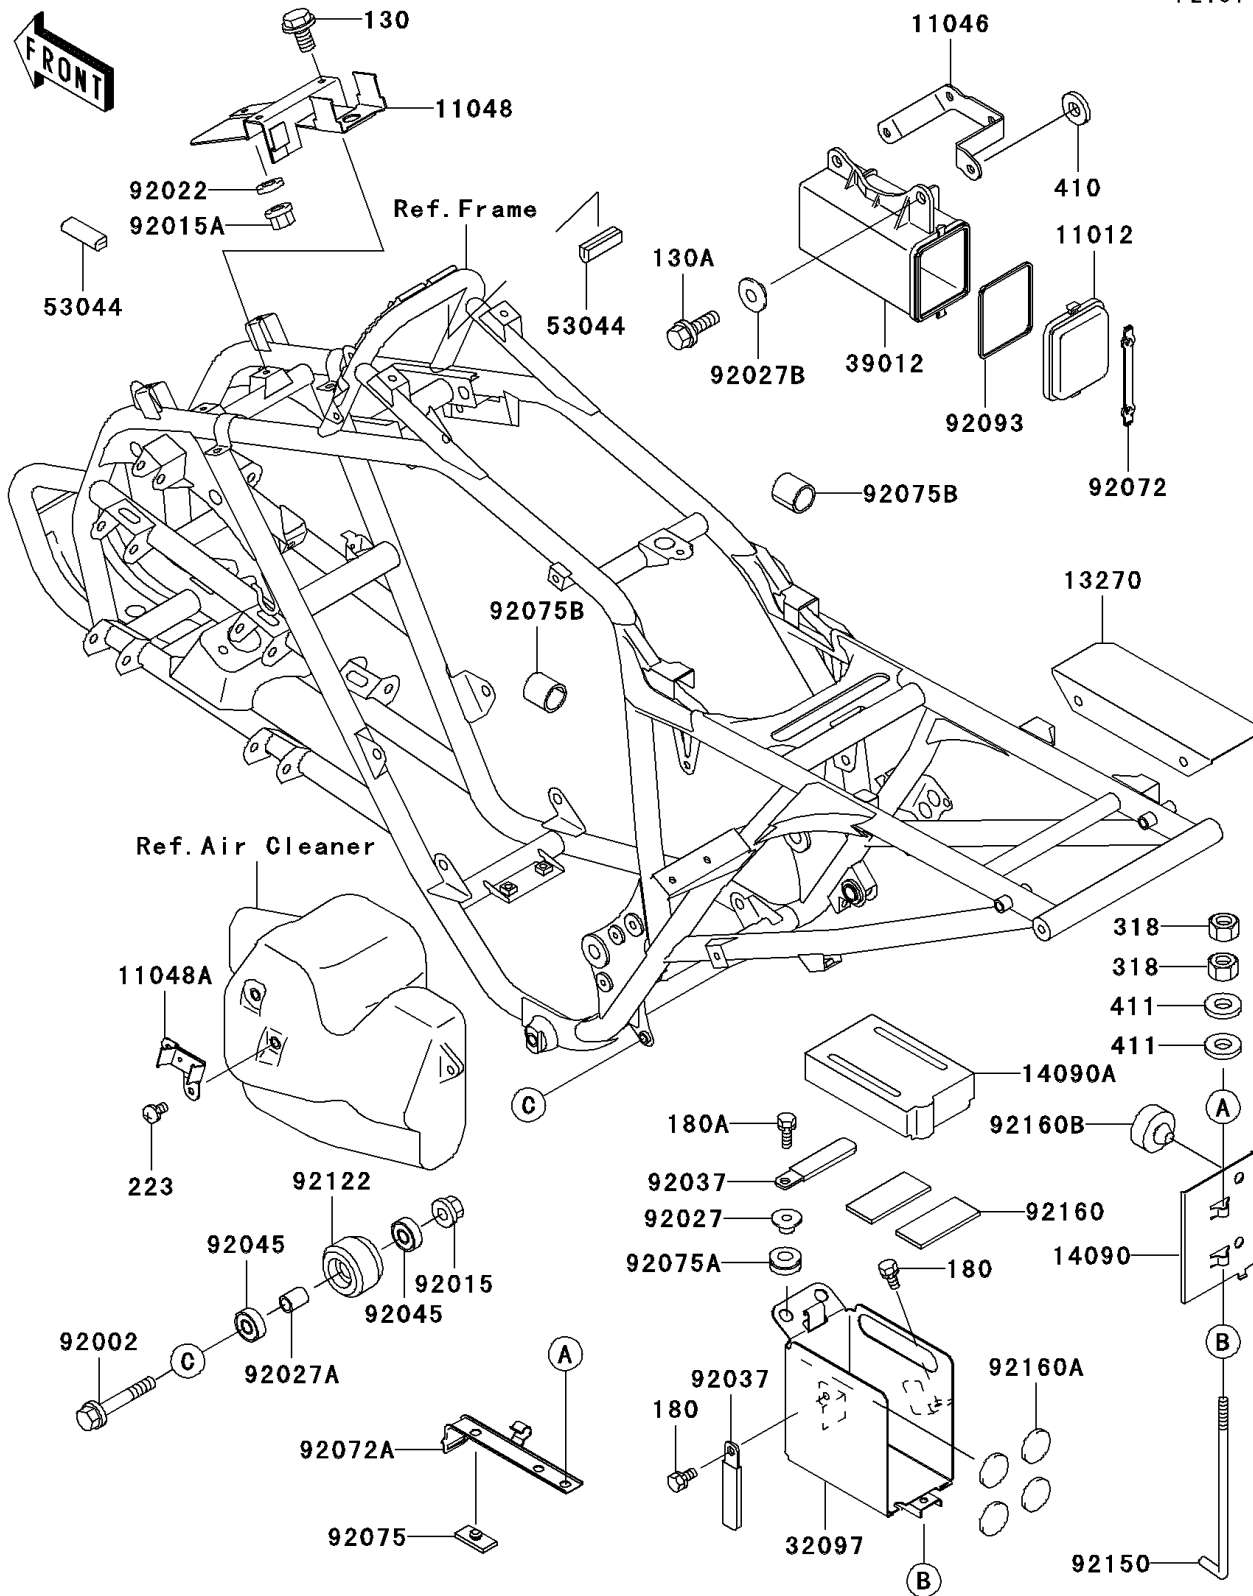

2001 Lakota™ Sport PARTS DIAGRAM

Frame Fittings

F2131

2001 Lakota™ Sport PARTS LIST

Frame Fittings

ITEM NAME	PART NUMBER	QUANTITY
BOLT-FLANGED,6X10 (Ref # 130)	130B0610	1
BOLT-FLANGED,8X20 (Ref # 130A)	130G0820	1
BOLT-UPSET-WS (Ref # 180)	180D0612	1
BOLT-UPSET-WS (Ref # 180A)	180D0620	1
SCREW-PAN-WS-CROS (Ref # 223)	223C0610	1
NUT-HEX-SMALL (Ref # 318)	318J0800	1
WASHER-PLAIN-SMALL,8MM (Ref # 410)	410B0800	1
WASHER-PLAIN,8MM,BLACK (Ref # 411)	411F0800	1
CAP,TOOL CASE (Ref # 11012)	11012-1606	1
BRACKET,STORAGE CASE (Ref # 11046)	11046-1911	1
BRACKET,ELECTRIC,BLACK (Ref # 11048)	11048-1771-10	1
BRACKET,AIR FILTER (Ref # 11048A)	11048-1772	1
PLATE,MUFFLER (Ref # 13270)	13270-1346	1
COVER,BATTERY (Ref # 14090)	14090-1501	1
COVER (Ref # 14090A)	14090-1573	1
CASE-BATTERY (Ref # 32097)	32097-1155	1
CASE-STORAGE (Ref # 39012)	39012-1055	1
TRIM,L=50 (Ref # 53044)	53044-1185	1
BOLT,FLANGED,8X52 (Ref # 92002)	92002-1857	1
NUT,8MM (Ref # 92015)	92015-1432	1
NUT,LOCK,FLANGED,6MM (Ref # 92015A)	92015-1675	1
WASHER,7X16X1.2 (Ref # 92022)	92022-1344	1
COLLAR,L=9.6 (Ref # 92027)	92027-1045	1
COLLAR,8.8X12X15.5 (Ref # 92027A)	92027-1081	1
COLLAR (Ref # 92027B)	92027-1354	1
CLAMP (Ref # 92037)	92037-1679	1
BEARING-BALL,608DMC3 AV2S (Ref # 92045)	92045-1227	1
BAND,TOOL CASE CAP (Ref # 92072)	92072-1226	1
BAND,BATTERY (Ref # 92072A)	92072-1315	1

2001 Lakota™ Sport PARTS LIST

Frame Fittings

ITEM NAME	PART NUMBER	QUANTITY
DAMPER (Ref # 92075)	92075-1054	1
DAMPER (Ref # 92075A)	92075-1167	1
DAMPER,25X31X30 (Ref # 92075B)	92075-1906	1
SEAL,TOOL CASE CAP (Ref # 92093)	92093-1247	1
ROLLER,CHAIN GUIDE (Ref # 92122)	92122-1102	1
BOLT,BATTERY (Ref # 92150)	92150-1293	1
DAMPER (Ref # 92160)	92160-1073	1
DAMPER (Ref # 92160A)	92160-1472	1
DAMPER (Ref # 92160B)	92160-3766	1