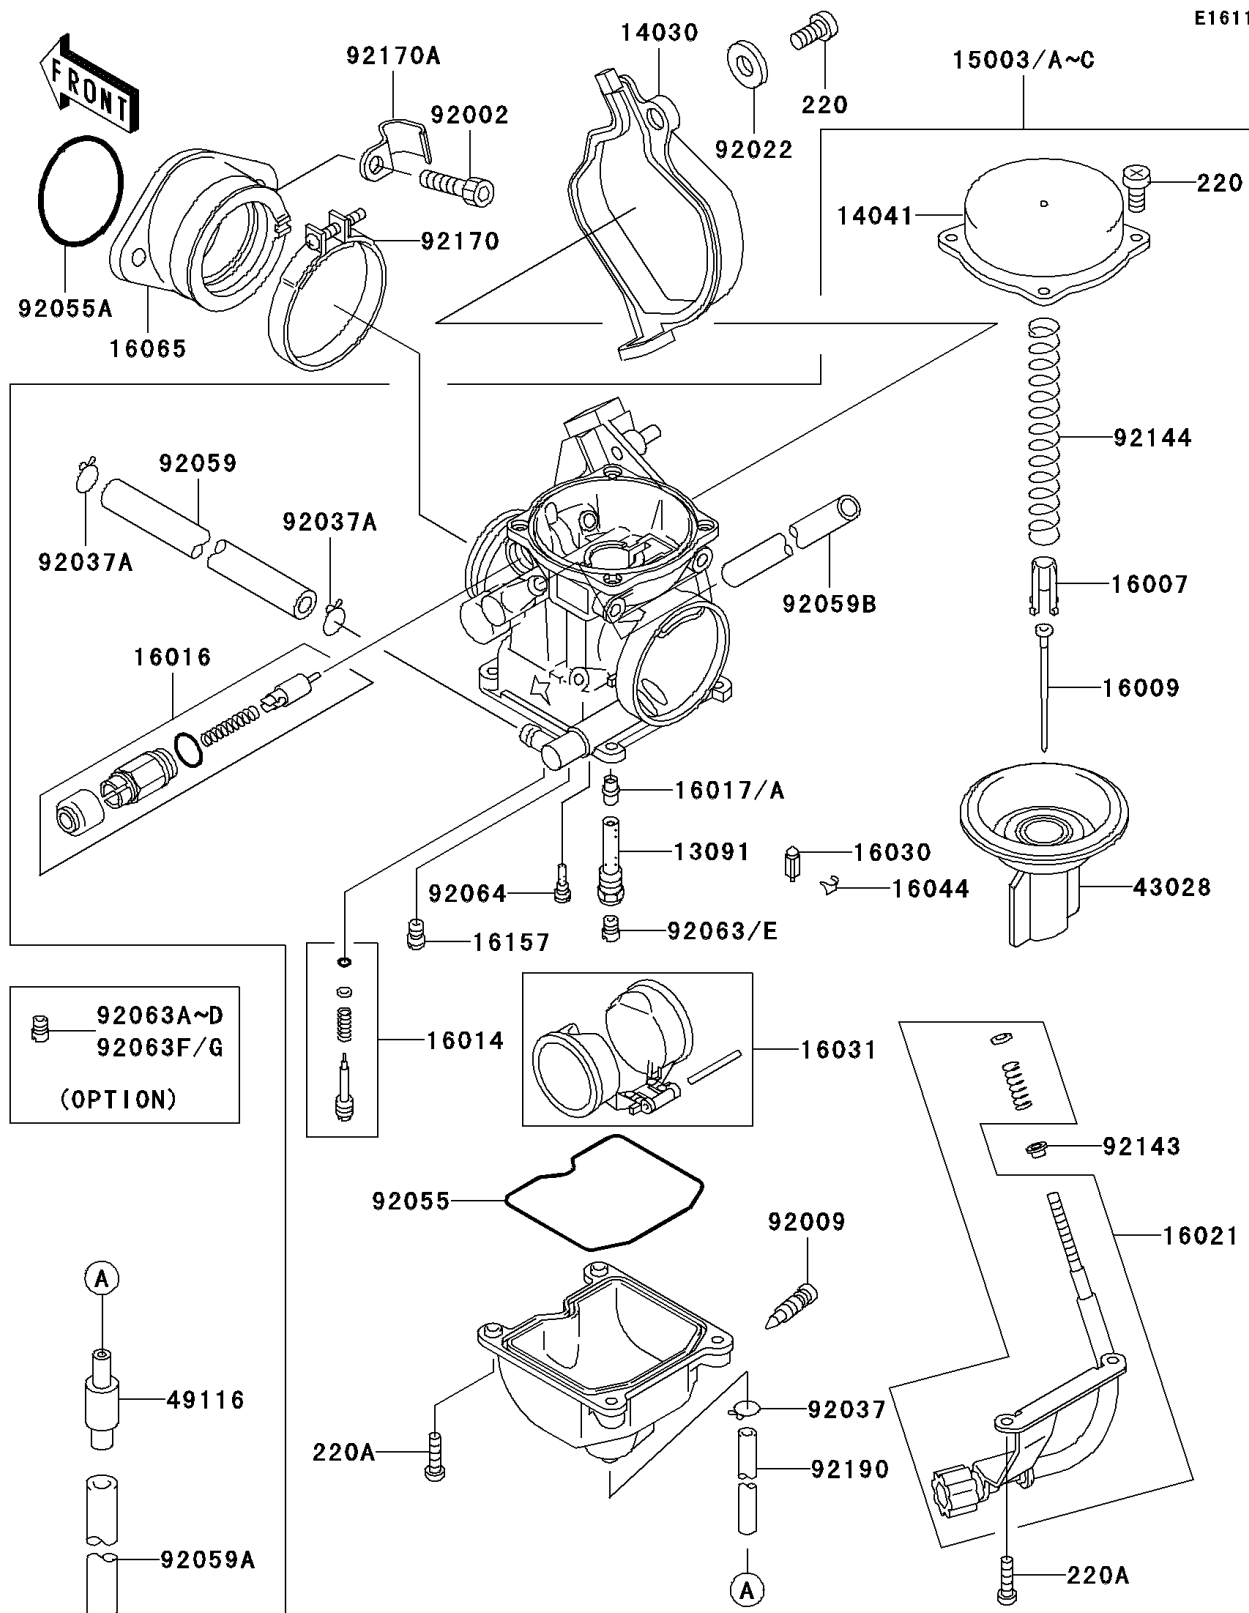

2001 Lakota™ Sport PARTS DIAGRAM

Carburetor

E1611

2001 Lakota™ Sport PARTS LIST

Carburetor

ITEM NAME	PART NUMBER	QUANTITY
HOLDER,NEEDLE JET (Ref # 13091)	13091-1914	1
COVER-CARBURETOR (Ref # 14030)	14030-1054	1
TOP-CHAMBER,MIXING,INSIDE (Ref # 14041)	14041-1077	1
SEAT-SPRING,THROTTLE VALVE (Ref # 16007)	16007-1120	1
NEEDLE-JET,N36X (Ref # 16009)	16009-1516	1
SCREW-PILOT AIR (Ref # 16014)	16014-1081	1
PLUNGER,STARTER (Ref # 16016)	16016-1101	1
SCREW-THROTTLE STOP (Ref # 16021)	16021-1196	1
VALVE-FLOAT (Ref # 16030)	16030-1007	1
FLOAT (Ref # 16031)	16031-1077	1
CLAMP,FLOAT VALVE (Ref # 16044)	16044-007	1
HOLDER-CARBURETOR (Ref # 16065)	16065-1301	1
JET-STARTER,#58 (Ref # 16157)	16157-1057	1
DIAPHRAGM,VALVE (Ref # 43028)	43028-1080	1
VALVE-ASSY (Ref # 49116)	49116-1126	1
BOLT,6X16 (Ref # 92002)	92002-1143	1
SCREW,DRAIN,M6X0.75 (Ref # 92009)	92009-1551	1
WASHER,5.2X13X1 (Ref # 92022)	92022-1380	1
CLAMP,TUBE (Ref # 92037)	92037-1201	1
CLAMP,TUBE (Ref # 92037A)	92037-1531	1
RING-O,FLOAT CHAMBER (Ref # 92055)	92055-1222	1
RING-O,38MM (Ref # 92055A)	92055-1295	1
TUBE,6.5X11.5X200 (Ref # 92059)	92059-1538	1
TUBE,7X10X100 (Ref # 92059A)	92059-1736	1
TUBE,6.5X9.5X320 (Ref # 92059B)	92059-1861	1
SCREW-PAN-CROS (Ref # 220)	220B0408	1
SCREW-PAN-CROS (Ref # 220A)	220D0414	1
JET-MAIN,#142 (Ref # 92063C)	92063-1016	1
JET-MAIN,#145 (Ref # 92063D)	92063-1017	1