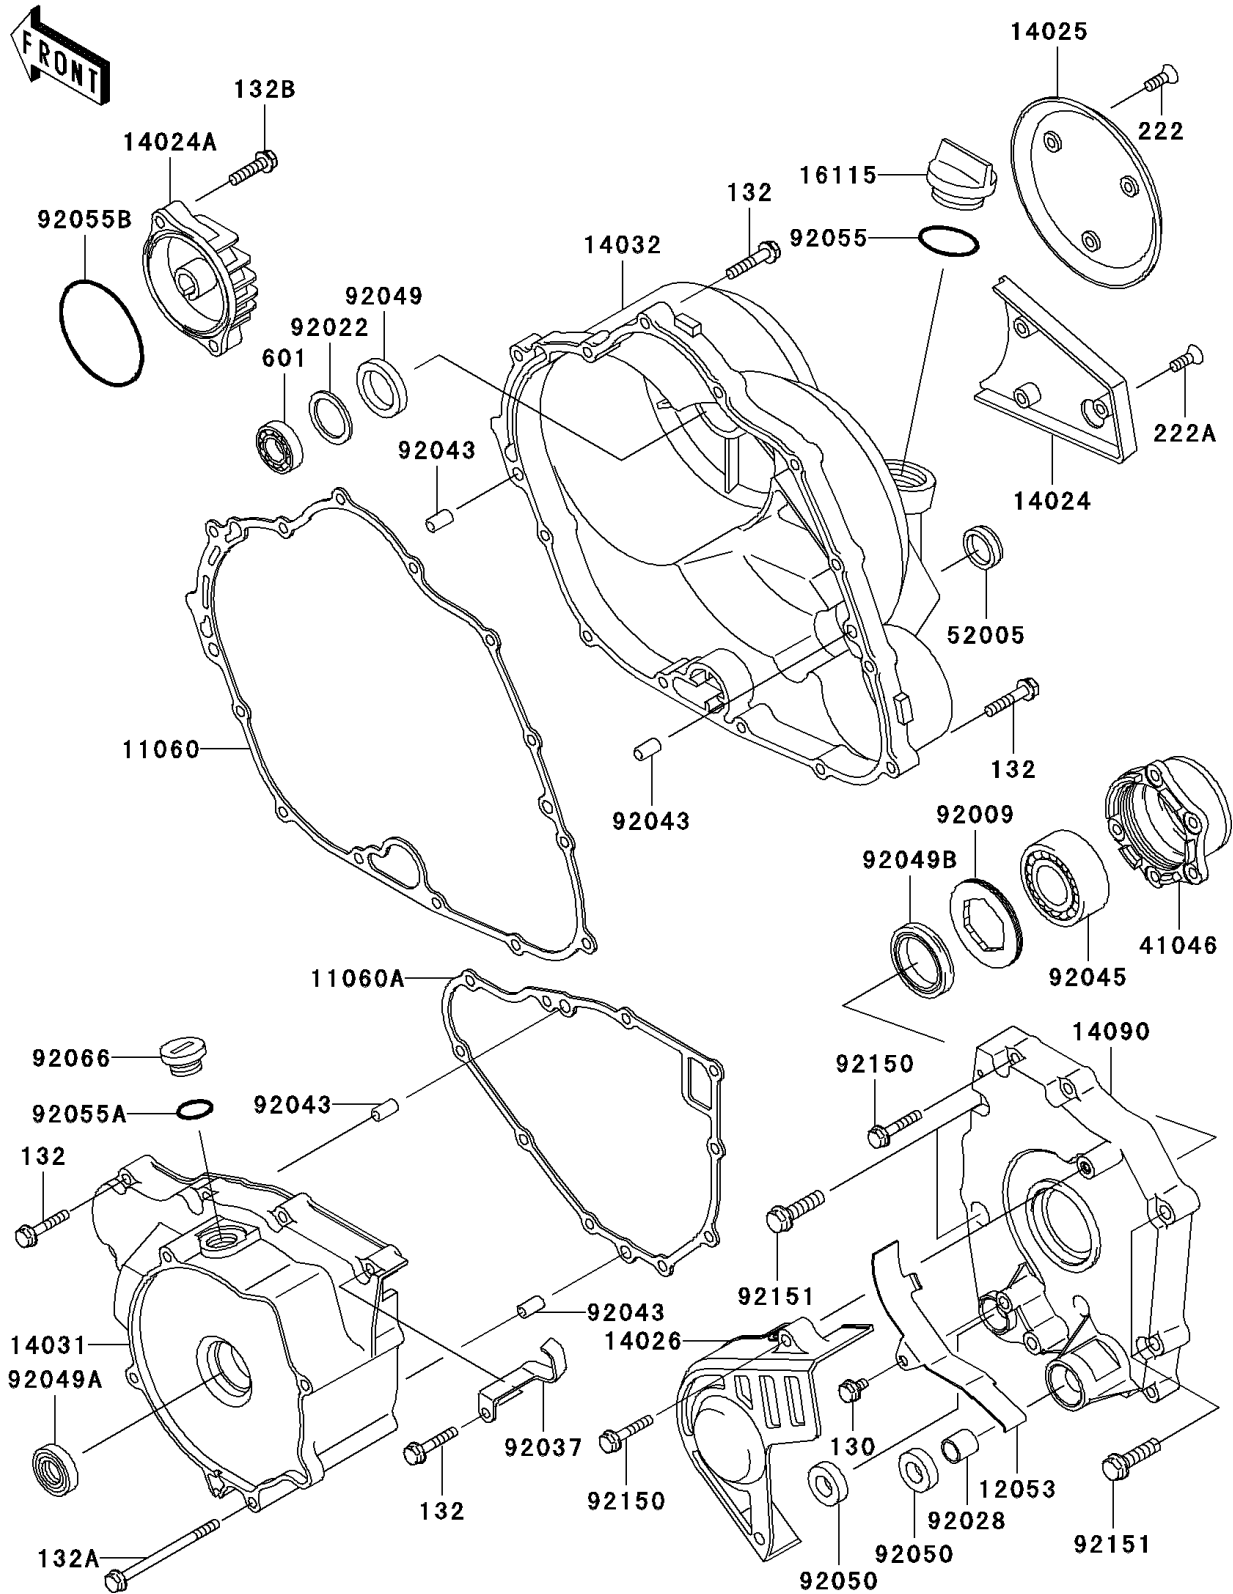

## 2001 Lakota™ Sport PARTS DIAGRAM

Engine Cover(s)

E1431

## 2001 Lakota™ Sport PARTS LIST

Engine Cover(s)

ITEM NAME	PART NUMBER	QUANTITY
BOLT-FLANGED (Ref # 130)	130J0610	1
BOLT-FLANGED-SMALL (Ref # 132)	132J0630	1
BOLT-FLANGED-SMALL (Ref # 132A)	132J0680	1
BOLT-FLANGED-SMALL (Ref # 132B)	132Y0625	1
SCREW-CSK-RD-CROS (Ref # 222)	222C0512	1
SCREW-CSK-RD-CROS (Ref # 222A)	222C0518	1
BEARING-BALL,#6202C3 (Ref # 601)	601B6202	1
GASKET,CLUTCH COVER (Ref # 11060)	11060-1655	1
GASKET,GENERATOR COVER (Ref # 11060A)	11060-1656	1
GUIDE-CHAIN (Ref # 12053)	12053-1345	1
COVER,RELEASE ADJUSTER (Ref # 14024)	14024-1061	1
COVER,OIL FILTER (Ref # 14024A)	14024-1062	1
COVER (Ref # 14025)	14025-1807	1
COVER-CHAIN (Ref # 14026)	14026-1210	1
COVER-GENERATOR (Ref # 14031)	14031-1339	1
COVER-CLUTCH (Ref # 14032)	14032-1453	1
COVER,TRANSMISSION (Ref # 14090)	14090-1756	1
CAP-OIL FILLER (Ref # 16115)	16115-1009	1
HOUSING-BEARING,GEAR CASE,FR (Ref # 41046)	41046-1098	1
GAUGE,OIL LEVEL (Ref # 52005)	52005-1009	1
SCREW,55MM (Ref # 92009)	92009-1384	1
WASHER,25.3X33X1 (Ref # 92022)	92022-1109	1
BUSHING (Ref # 92028)	92028-1347	1
CLAMP (Ref # 92037)	92037-1872	1
PIN,6.2X8X14 (Ref # 92043)	92043-1263	1
BEARING-BALL,5205 (Ref # 92045)	92045-1221	1
SEAL-OIL,SCY 15X30X7 (Ref # 92049)	92049-1158	1
SEAL-OIL,TC25356 (Ref # 92049A)	92049-1317	1
SEAL-OIL,TC32457 (Ref # 92049B)	92049-1577	1

## 2001 Lakota™ Sport PARTS LIST

Engine Cover(s)

ITEM NAME	PART NUMBER	QUANTITY
SEAL-OIL (Ref # 92050)	92050-082	1
RING-O,31.7X2.4 (Ref # 92055)	92055-049	1
RING-O (Ref # 92055A)	92055-1146	1
RING-O,63.6X2.4 (Ref # 92055B)	92055-1433	1
PLUG,COVER (Ref # 92066)	92066-1163	1
BOLT,FLANGED,6X30 (Ref # 92150)	92150-1915	1
BOLT,8X40 (Ref # 92151)	92151-1621	1