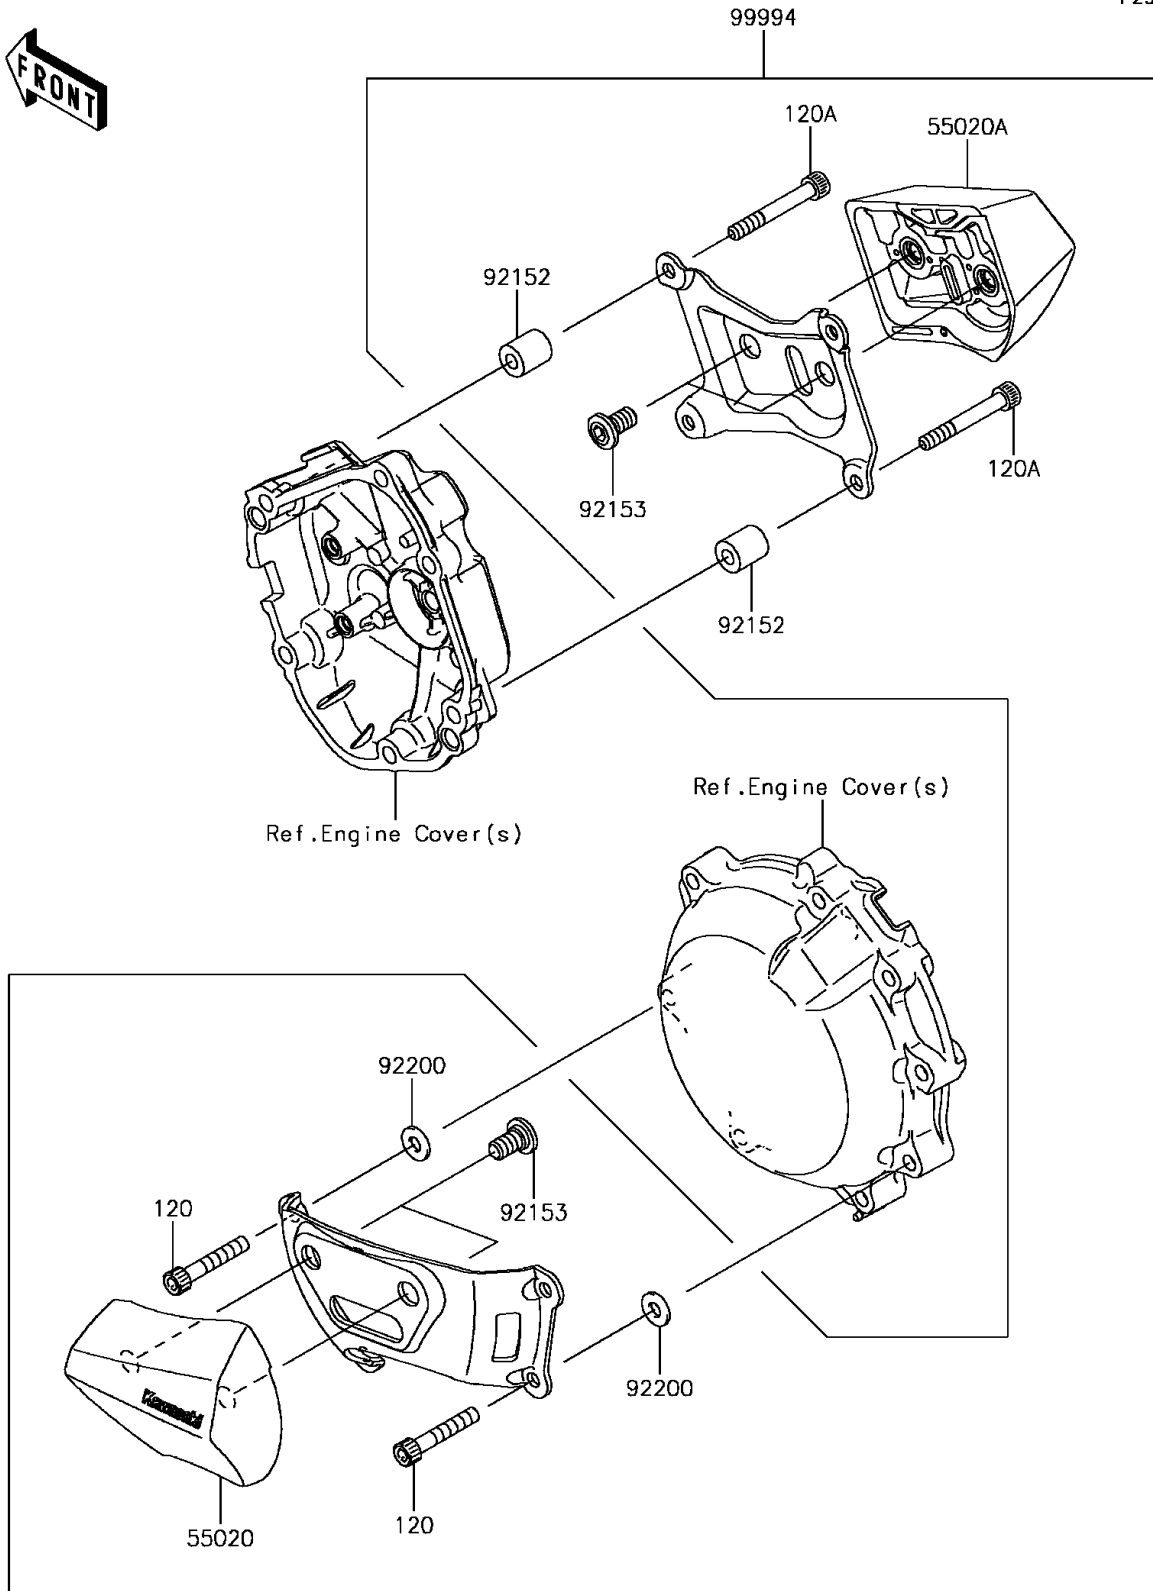

2016 PARTS DIAGRAM

Accessory(Frame Slider)

F2910A

2016 PARTS LIST

Accessory(Frame Slider)

ITEM NAME	PART NUMBER	QUANTITY
BOLT-SOCKET,6X35 (Ref # 120)	120CC0635	1
BOLT-SOCKET,6X45 (Ref # 120A)	120CC0645	1
GUARD,ENGINE,LH (Ref # 55020)	55020-0595	1
GUARD,ENGINE,RH (Ref # 55020A)	55020-0596	1
COLLAR,6.5X14X16 (Ref # 92152)	92152-0940	1
BOLT,SOCKET,8X15 (Ref # 92153)	92153-1810	1
WASHER,6.5X14.5X1.5 (Ref # 92200)	92200-3775	1
KIT-ACCESSORY,SLIDER (Ref # 99994)	99994-0210	1