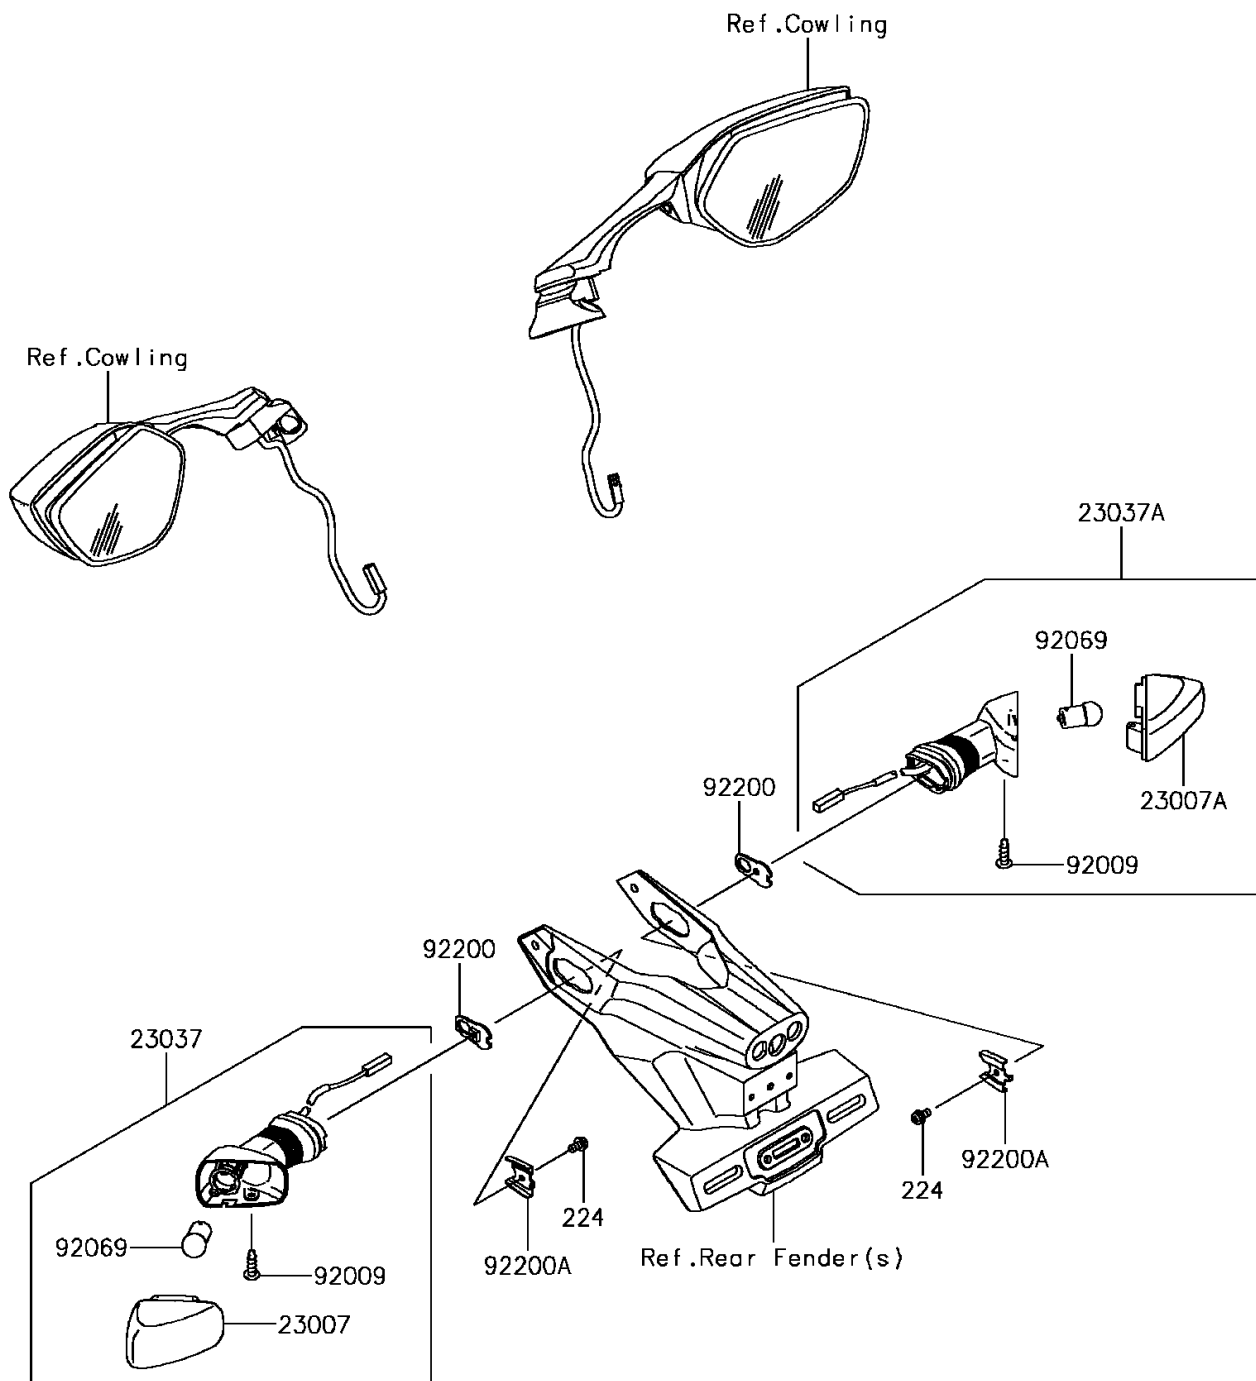

2016 PARTS DIAGRAM

Turn Signals

F2730

2016 PARTS LIST

Turn Signals

ITEM NAME	PART NUMBER	QUANTITY
SCREW-PAN-WP-CROS,4X8 (Ref # 224)	224AB0408	1
LENS-COMP,SIGNAL LAMP,RR,LH (Ref # 23007)	23007-0102	1
LENS-COMP,SIGNAL LAMP,RR,RH (Ref # 23007A)	23007-0103	1
LAMP-ASSY-SIGNAL,RR,LH (Ref # 23037)	23037-0145	1
LAMP-ASSY-SIGNAL,RR,RH (Ref # 23037A)	23037-0146	1
SCREW,4X16,BLACK (Ref # 92009)	92009-1158	1
BULB,12V 10W (Ref # 92069)	92069-0020	1
WASHER,NUT 4MM (Ref # 92200)	92200-0854	1
WASHER (Ref # 92200A)	92200-0855	1