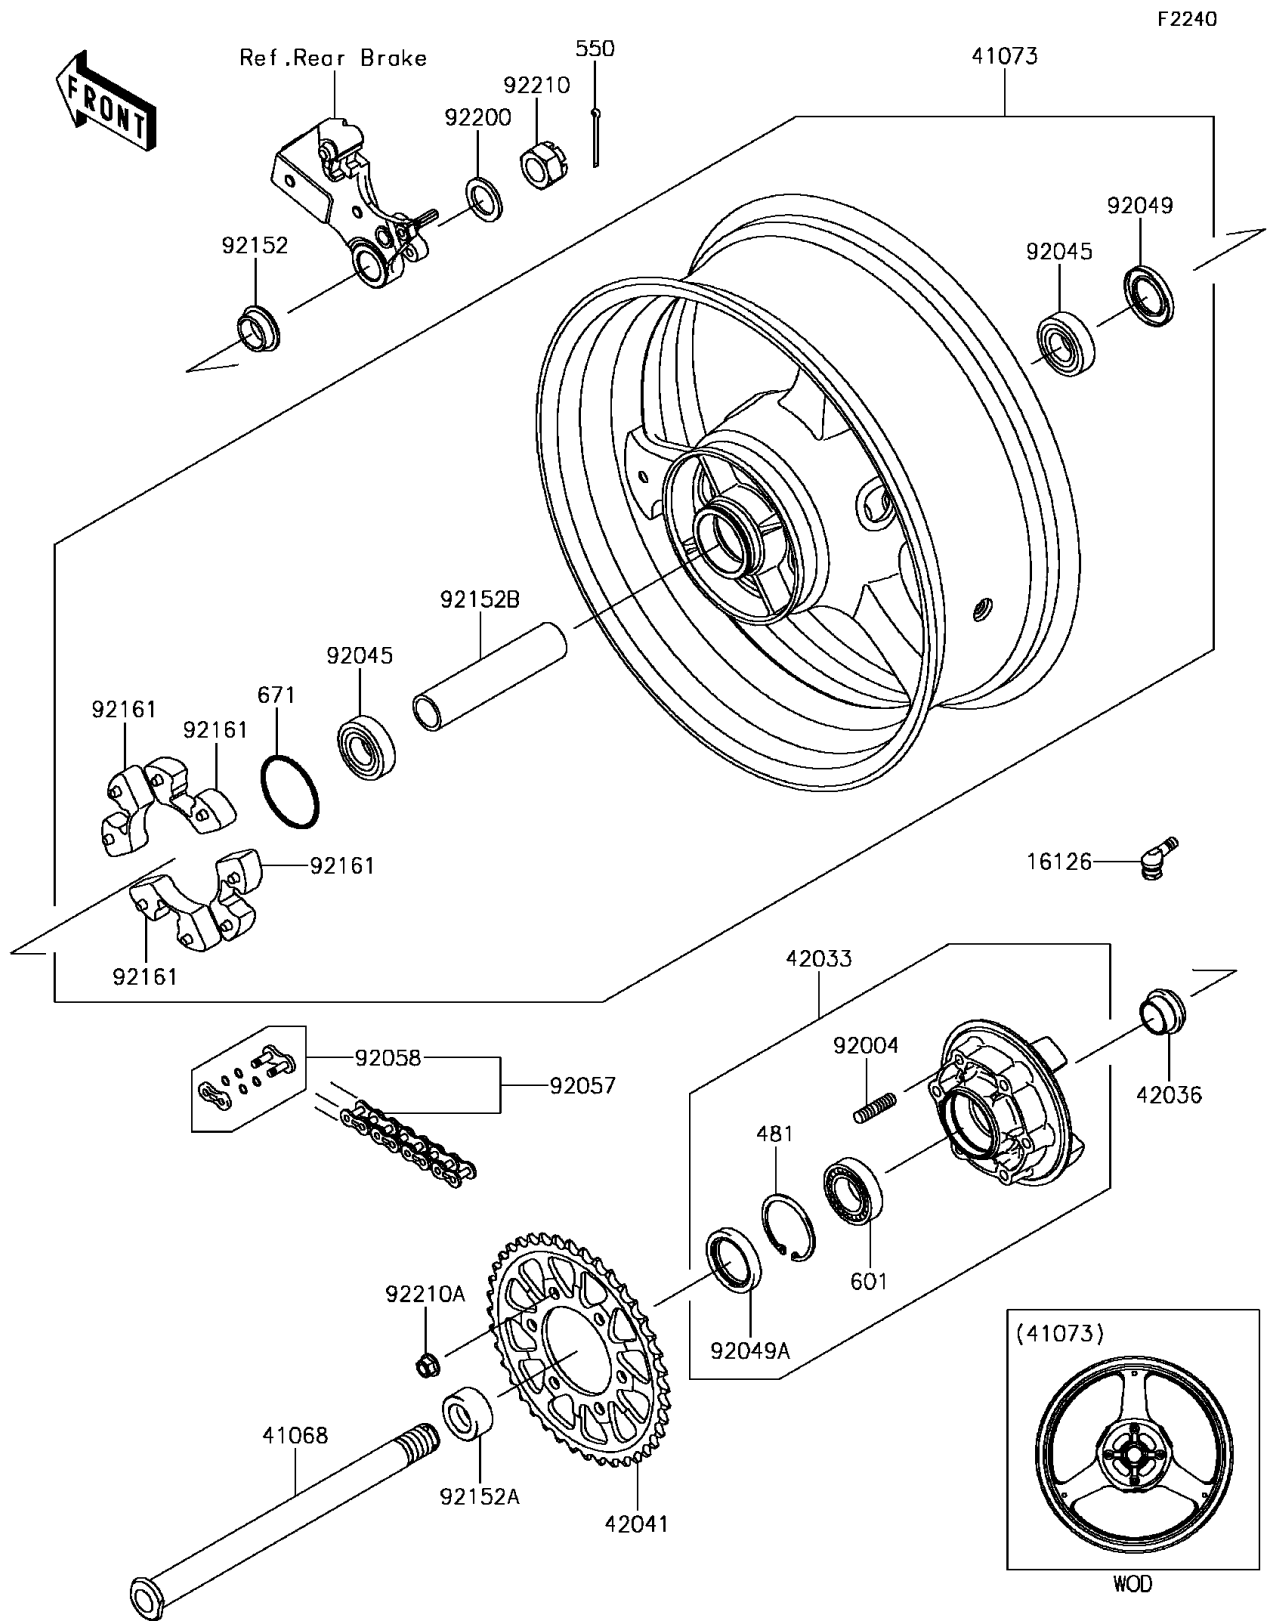

2016 PARTS DIAGRAM

Rear Wheel/Chain

2016 PARTS LIST

Rear Wheel/Chain

ITEM NAME	PART NUMBER	QUANTITY
CIRCLIP (Ref # 481)	481J5500	1
PIN-COTTER,4.0X45 (Ref # 550)	550AA4045	1
BEARING-BALL,#6006G (Ref # 601)	601B6006G	1
O RING,60MM (Ref # 671)	671B2560	1
VALVE (Ref # 16126)	16126-0735	1
AXLE,RR,24X326 (Ref # 41068)	41068-0613	1
WHEEL-ASSY,RR,G.BLACK (Ref # 41073)	41073-0688-18F	1
COUPLING-ASSY,RR HUB (Ref # 42033)	42033-0038	1
SLEEVE,RR HUB,L=22 (Ref # 42036)	42036-1279	1
SPROCKET-HUB,39T (Ref # 42041)	42041-0096	1
STUD,10X19 (Ref # 92004)	92004-0028	1
BEARING-BALL,25X52X15 (Ref # 92045)	92045-0804	1
SEAL-OIL,31X52X5 (Ref # 92049)	92049-0722	1
SEAL-OIL,PJN 40 55 8 (Ref # 92049A)	92049-1376	1
CHAIN,DRIVE,EK525RMX3/3D,114L (Ref # 92057)	92057-0672	1
JOINT-CHAIN (Ref # 92058)	92058-0041	1
COLLAR,25X32X13 (Ref # 92152)	92152-0289	1
COLLAR,25X40X18.7 (Ref # 92152A)	92152-0867	1
COLLAR (Ref # 92152B)	92152-0868	1
DAMPER,SHOCK,RR HUB (Ref # 92161)	92161-0342	1
WASHER,25.5X38X3.2 (Ref # 92200)	92200-0278	1
NUT,CASTLE,24MM (Ref # 92210)	92210-0280	1
NUT,LOCK,FLANGED,10MM (Ref # 92210A)	92210-1139	1