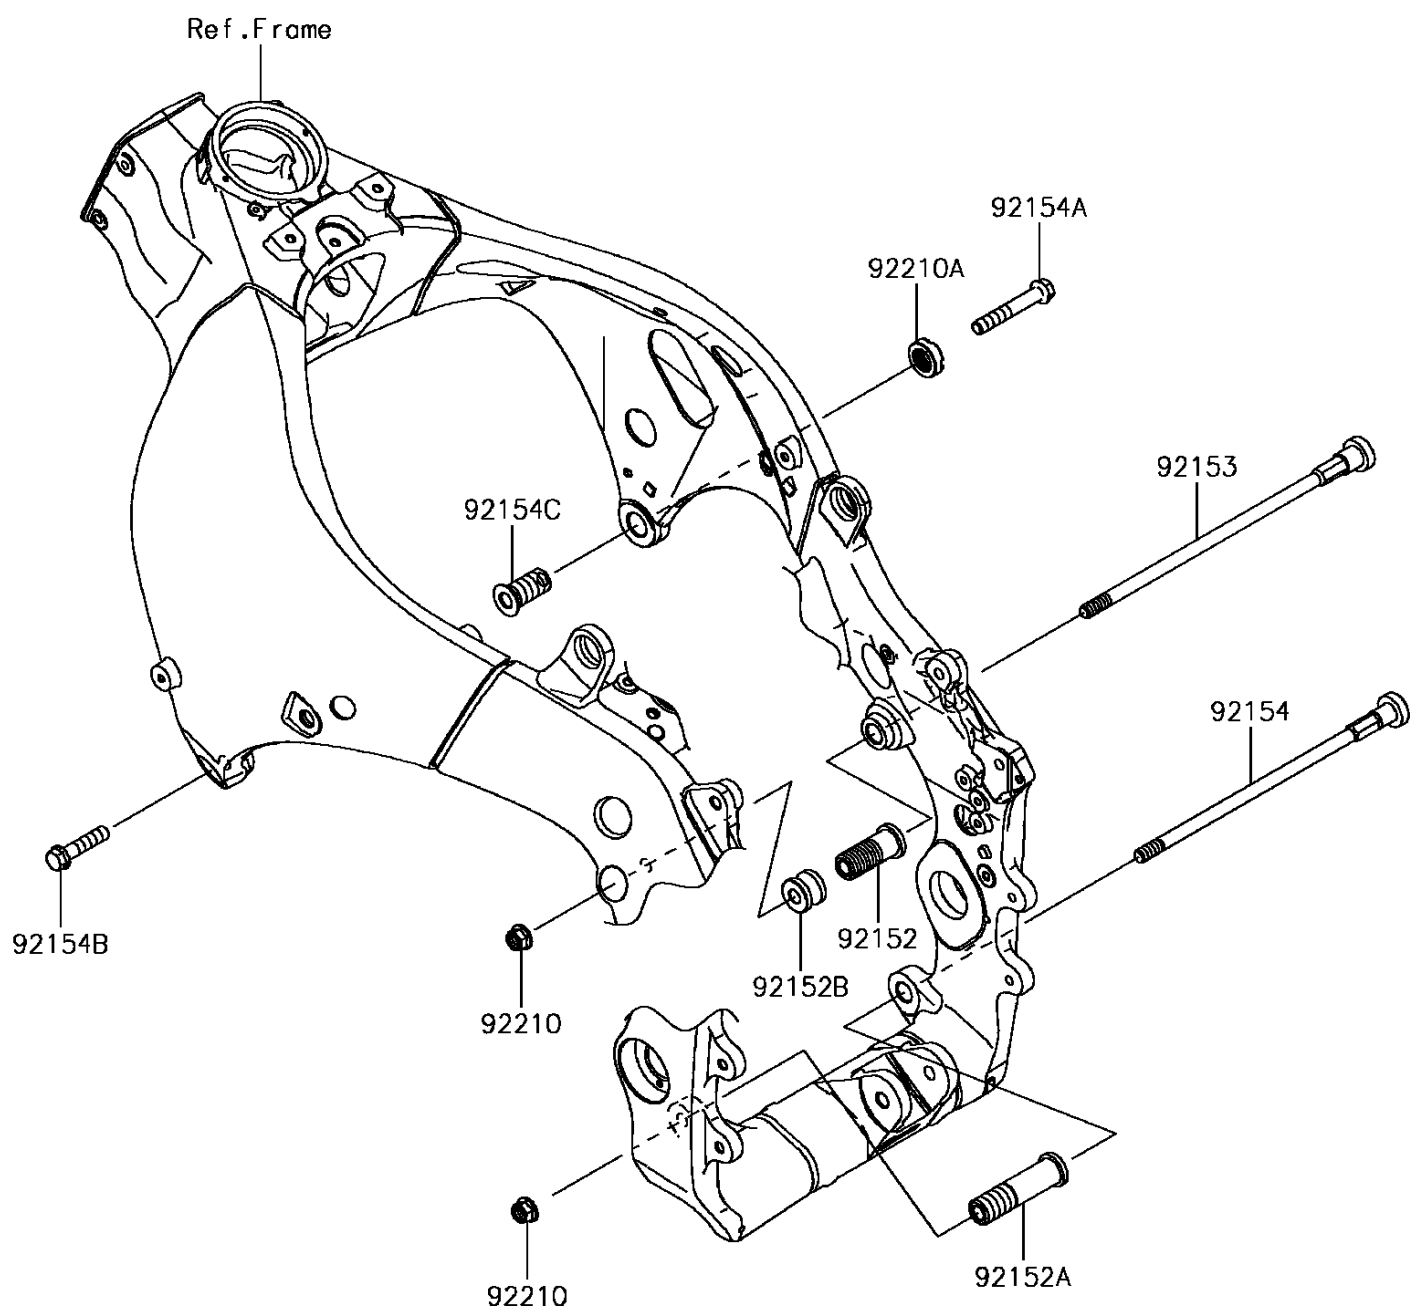

2016 PARTS DIAGRAM

Engine Mount

F2122

2016 PARTS LIST

Engine Mount

| ITEM NAME | PART NUMBER | QUANTITY |
|-------------------------------------|-------------|----------|
| COLLAR,ENGINE MOUNT (Ref # 92152) | 92152-0076 | 1 |
| COLLAR,10.5X20X80 (Ref # 92152A) | 92152-0860 | 1 |
| COLLAR (Ref # 92152B) | 92152-0984 | 1 |
| BOLT,SOCKET,10X279 (Ref # 92153) | 92153-1329 | 1 |
| BOLT,SOCKET,10X260 (Ref # 92154) | 92154-0386 | 1 |
| BOLT,FLANGED,10X65 (Ref # 92154A) | 92154-1964 | 1 |
| BOLT,FLANGED,10X40 (Ref # 92154B) | 92154-1965 | 1 |
| BOLT,SOCKET,18X38 (Ref # 92154C) | 92154-1966 | 1 |
| NUT,LOCK,FLANGED,10MM (Ref # 92210) | 92210-1139 | 1 |
| NUT,CASTLE,18MM (Ref # 92210A) | 92210-1390 | 1 |