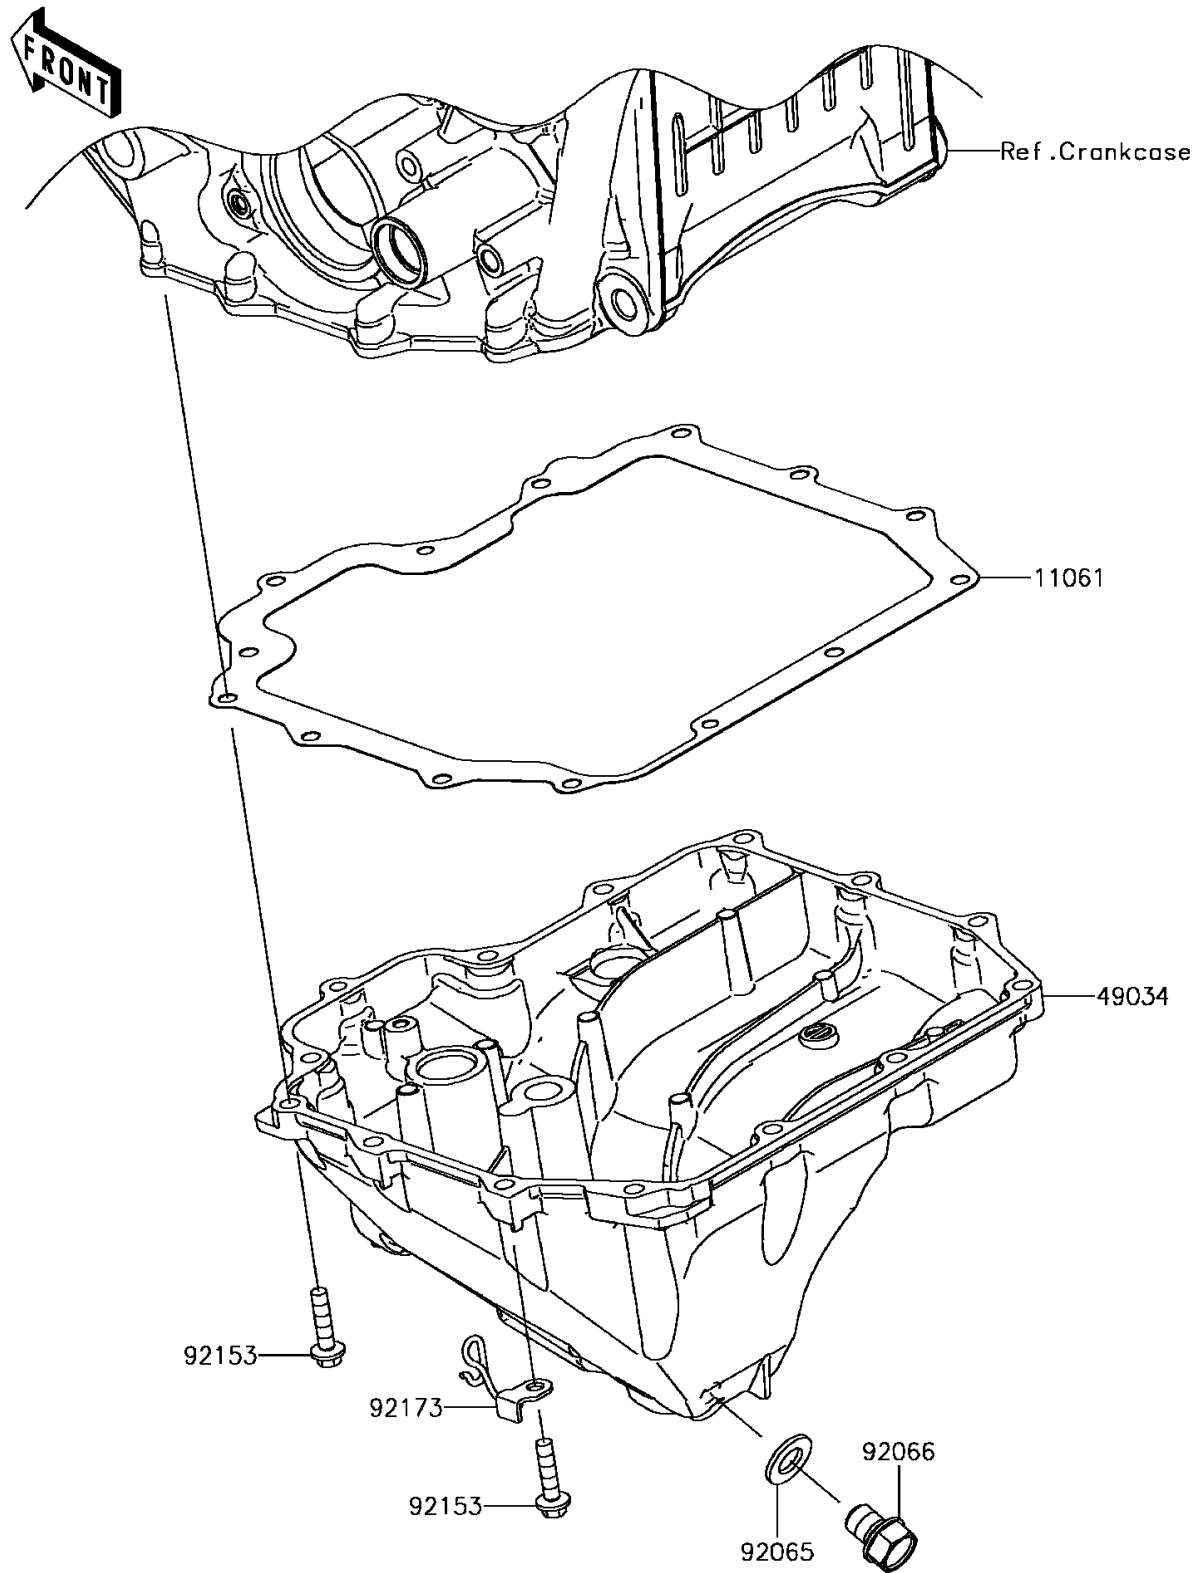

2016 PARTS DIAGRAM

Oil Pan

E1434

2016 PARTS LIST

Oil Pan

ITEM NAME	PART NUMBER	QUANTITY
GASKET,OIL PAN (Ref # 11061)	11061-0747	1
PAN-OIL (Ref # 49034)	49034-0564	1
GASKET,12X22X2 (Ref # 92065)	92065-097	1
PLUG,12X15 (Ref # 92066)	92066-0079	1
BOLT,FLANGED,6X25 (Ref # 92153)	92153-1569	1
CLAMP (Ref # 92173)	92173-1555	1