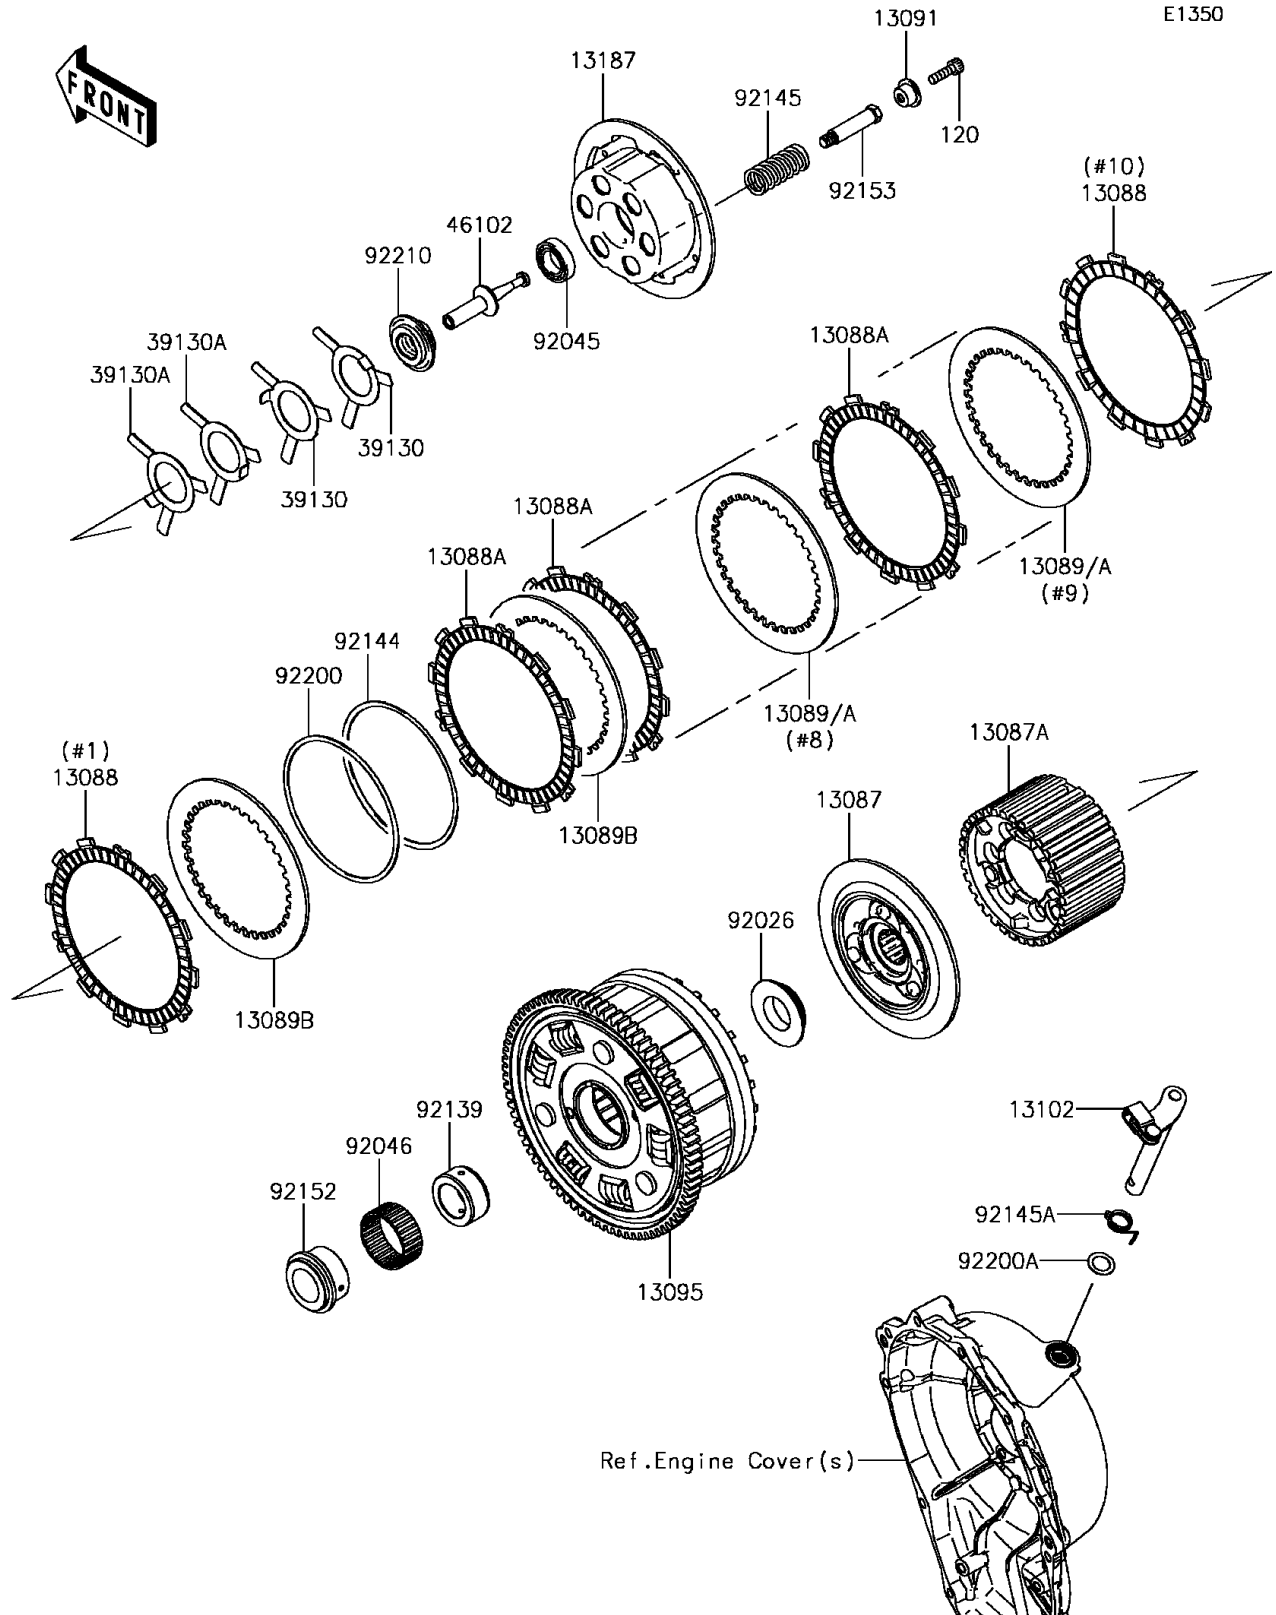

## 2016 PARTS DIAGRAM

Clutch

## 2016 PARTS LIST

### Clutch

ITEM NAME	PART NUMBER	QUANTITY
BOLT-SOCKET,6X20 (Ref # 120)	120Q0620	1
HUB-CLUTCH (Ref # 13087)	13087-0010	1
HUB-CLUTCH (Ref # 13087A)	13087-0011	1
PLATE-FRICTION (Ref # 13088)	13088-0003	1
PLATE-FRICTION (Ref # 13088A)	13088-0013	1
PLATE-CLUTCH,T=2.3 (Ref # 13089)	13089-0008	1
PLATE-CLUTCH,T=2.6 (Ref # 13089A)	13089-0009	1
PLATE-CLUTCH,T=2.9 (Ref # 13089B)	13089-1093	1
HOLDER,CLUTCH SPRING (Ref # 13091)	13091-1840	1
HOUSING-COMP-CLUTCH (Ref # 13095)	13095-0582	1
RELEASE-COMP-CLUTCH (Ref # 13102)	13102-0049	1
PLATE-CLUTCH OPERATING (Ref # 13187)	13187-0006	1
SPRING-LEAF (Ref # 39130)	39130-1078	1
SPRING-LEAF (Ref # 39130A)	39130-1079	1
ROD (Ref # 46102)	46102-0609	1
SPACER (Ref # 92026)	92026-0164	1
BEARING-BALL,6903/2A (Ref # 92045)	92045-1053	1
BEARING-NEEDLE (Ref # 92046)	92046-0041	1
BUSHING,25X38X17.3 (Ref # 92139)	92139-0304	1
SPRING,FRICTION PLATE (Ref # 92144)	92144-1854	1
SPRING,CLUTCH (Ref # 92145)	92145-0220	1
SPRING,RELEASE-COMP (Ref # 92145A)	92145-0325	1
COLLAR (Ref # 92152)	92152-0866	1
BOLT (Ref # 92153)	92153-0797	1
WASHER,FRICTION PLATE (Ref # 92200)	92200-1260	1
WASHER,12X18.5X0.5 (Ref # 92200A)	92200-1487	1
NUT (Ref # 92210)	92210-0152	1