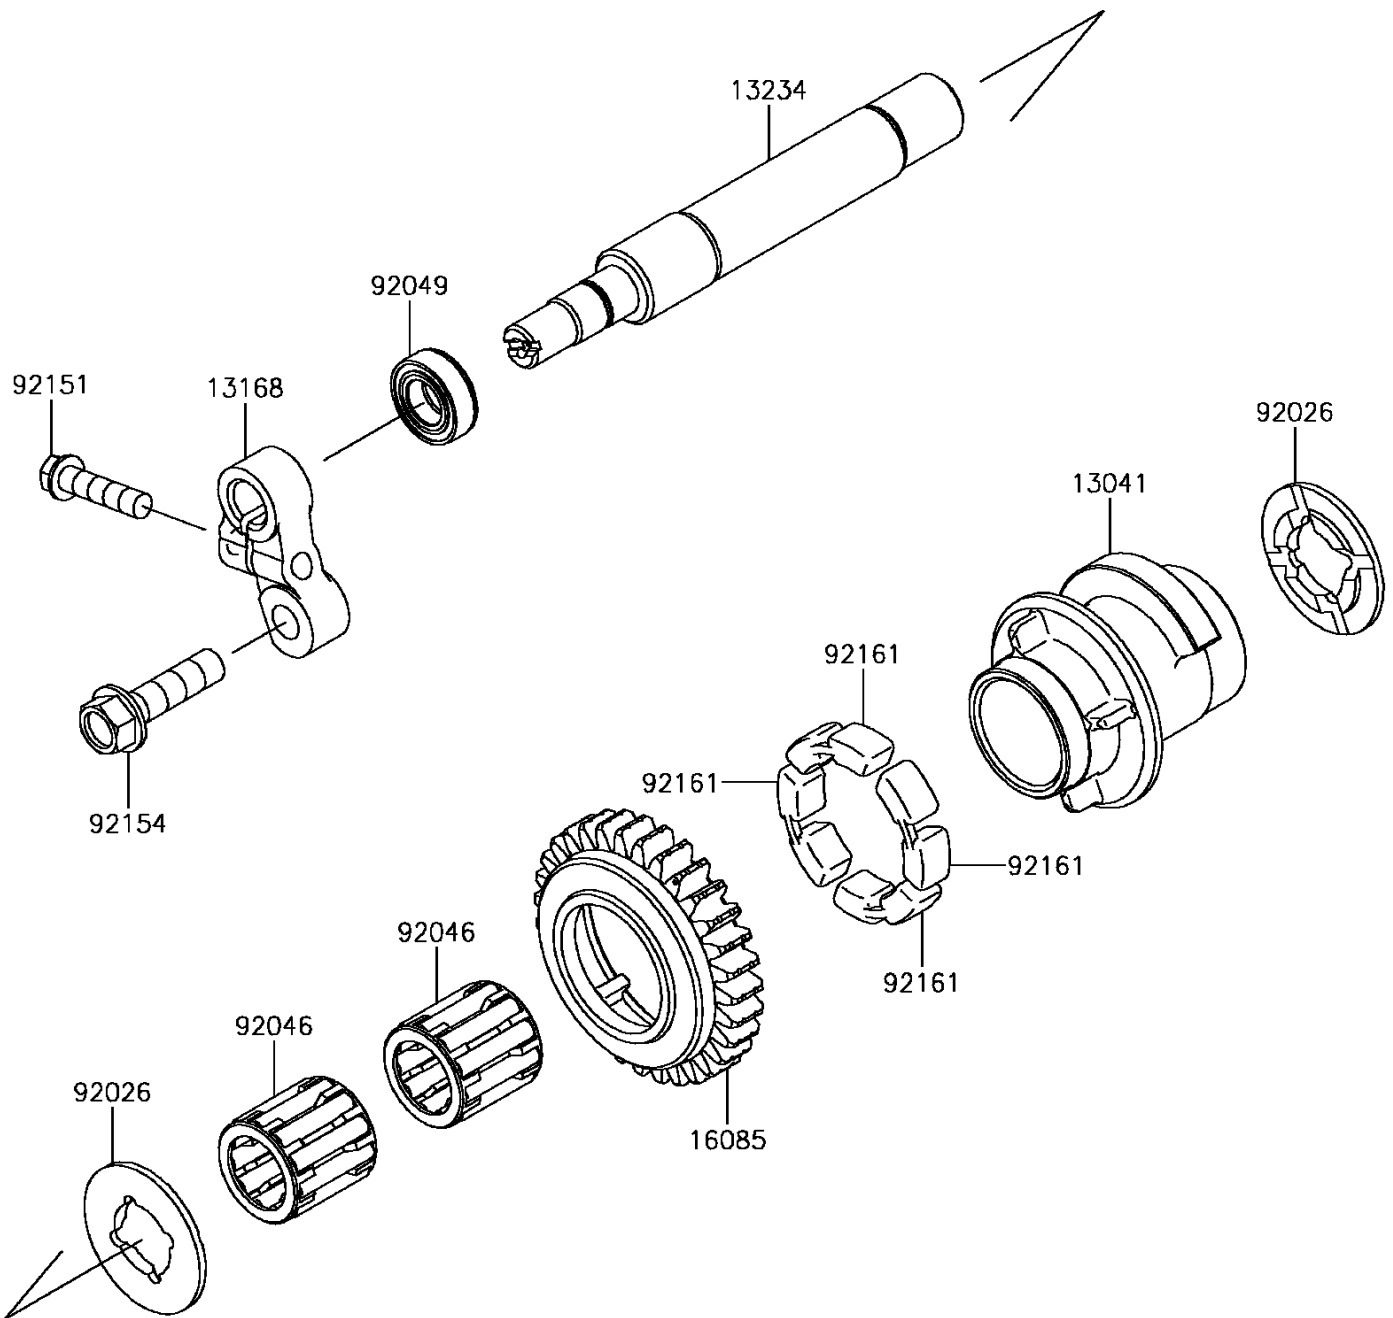

2016 PARTS DIAGRAM

Balancer

E1323

2016 PARTS LIST

Balancer

ITEM NAME	PART NUMBER	QUANTITY
BALANCER (Ref # 13041)	13041-0047	1
LEVER, BACKLASH ADJUSTMENT (Ref # 13168)	13168-0831	1
SHAFT-COMP (Ref # 13234)	13234-0589	1
GEAR, BALANCER, 31T (Ref # 16085)	16085-0144	1
SPACER (Ref # 92026)	92026-0082	1
BEARING-NEEDLE (Ref # 92046)	92046-1266	1
SEAL-OIL (Ref # 92049)	92049-0720	1
BOLT, FLANGED-SMALL, 6X25 (Ref # 92151)	92151-1930	1
BOLT, FLANGED, 8X30 (Ref # 92154)	92154-1796	1
DAMPER (Ref # 92161)	92161-1055	1