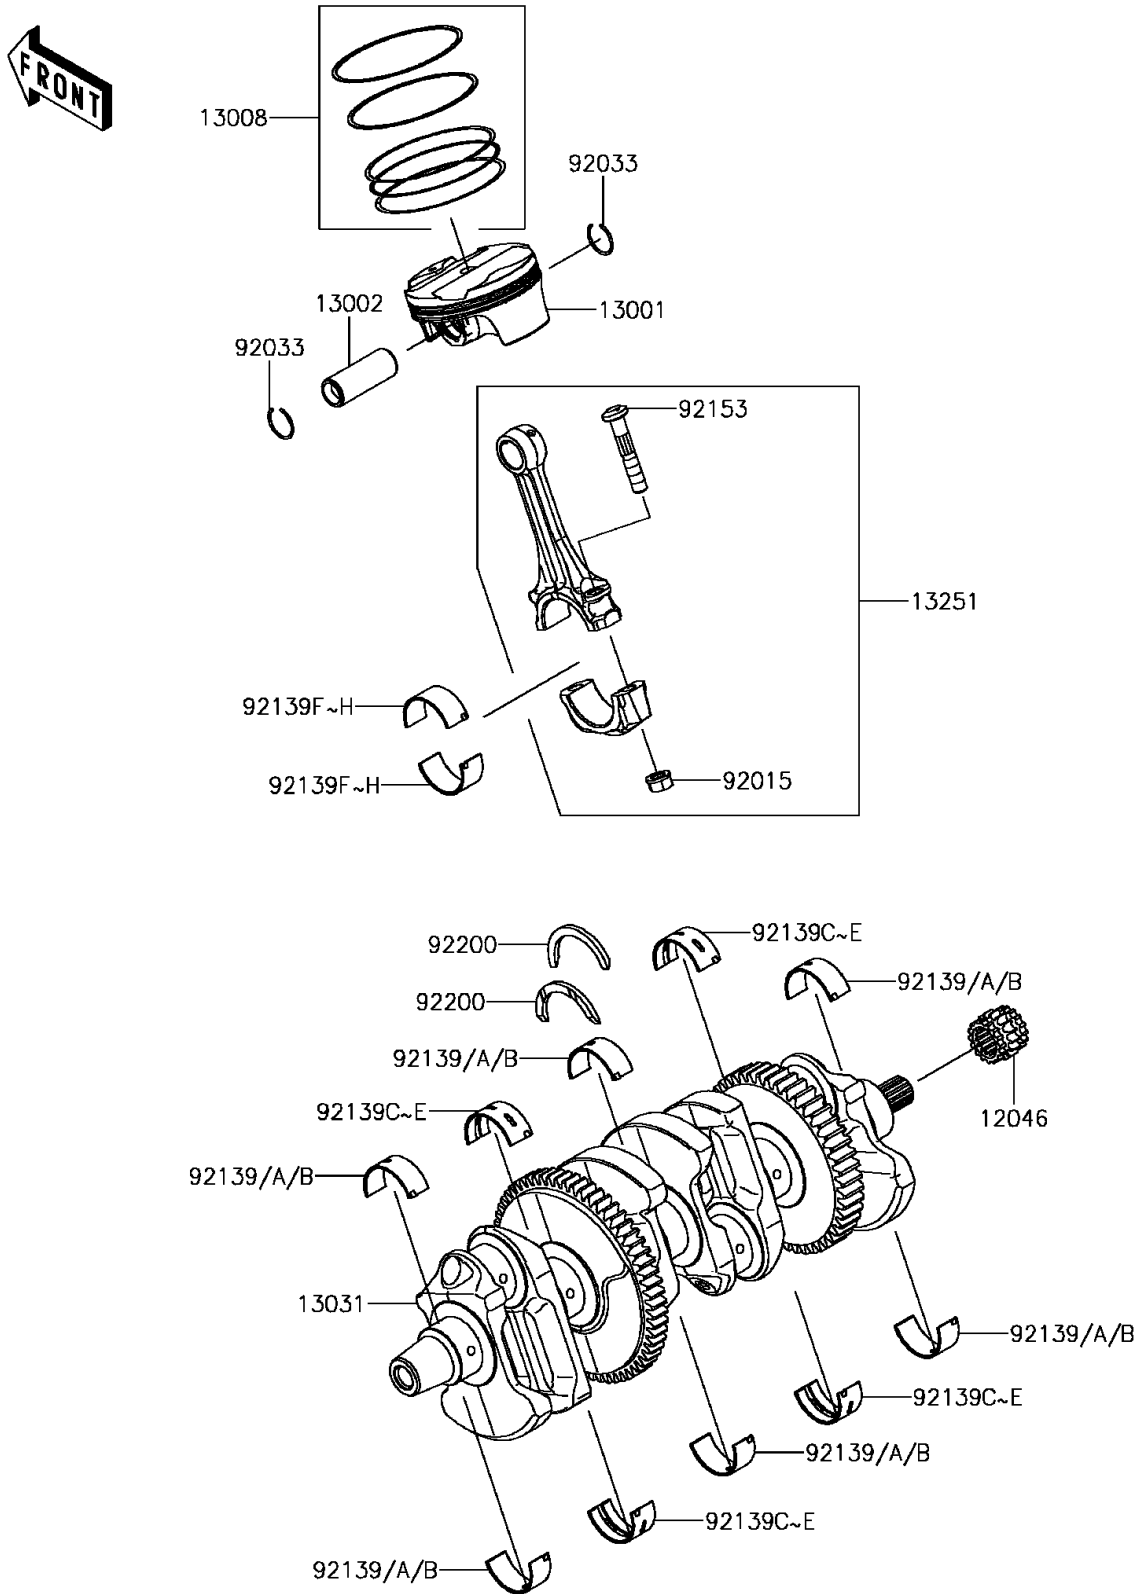

2016 PARTS DIAGRAM

Crankshaft/Piston(s)

E1320

2016 PARTS LIST

Crankshaft/Piston(s)

ITEM NAME	PART NUMBER	QUANTITY
SPROCKET,16T (Ref # 12046)	12046-0033	1
PISTON-ENGINE (Ref # 13001)	13001-0774	1
PIN-PISTON (Ref # 13002)	13002-0004	1
RING-SET-PISTON (Ref # 13008)	13008-0562	1
CRANKSHAFT-COMP (Ref # 13031)	13031-0833	1
ROD-ASSY-CONNECTING,H (Ref # 13251)	13251-0725-HH	1
NUT,FLANGED,8MM (Ref # 92015)	92015-1311	1
RING-SNAP (Ref # 92033)	92033-1054	1
BUSHING,#1,BLUE (Ref # 92139)	92139-0298	1
BUSHING,#1,BLACK (Ref # 92139A)	92139-0299	1
BUSHING,#1,BROWN (Ref # 92139B)	92139-0300	1
BUSHING,#2,BLUE (Ref # 92139C)	92139-0301	1
BUSHING,#2,BLACK (Ref # 92139D)	92139-0302	1
BUSHING,#2,BROWN (Ref # 92139E)	92139-0303	1
BUSHING,PIN,BLUE (Ref # 92139F)	92139-0853	1
BUSHING,PIN,BLACK (Ref # 92139G)	92139-0854	1
BUSHING,PIN,BROWN (Ref # 92139H)	92139-0855	1
BOLT,CON-ROD,M8X45.5 (Ref # 92153)	92153-0809	1
WASHER,T=3.25 (Ref # 92200)	92200-0424	1