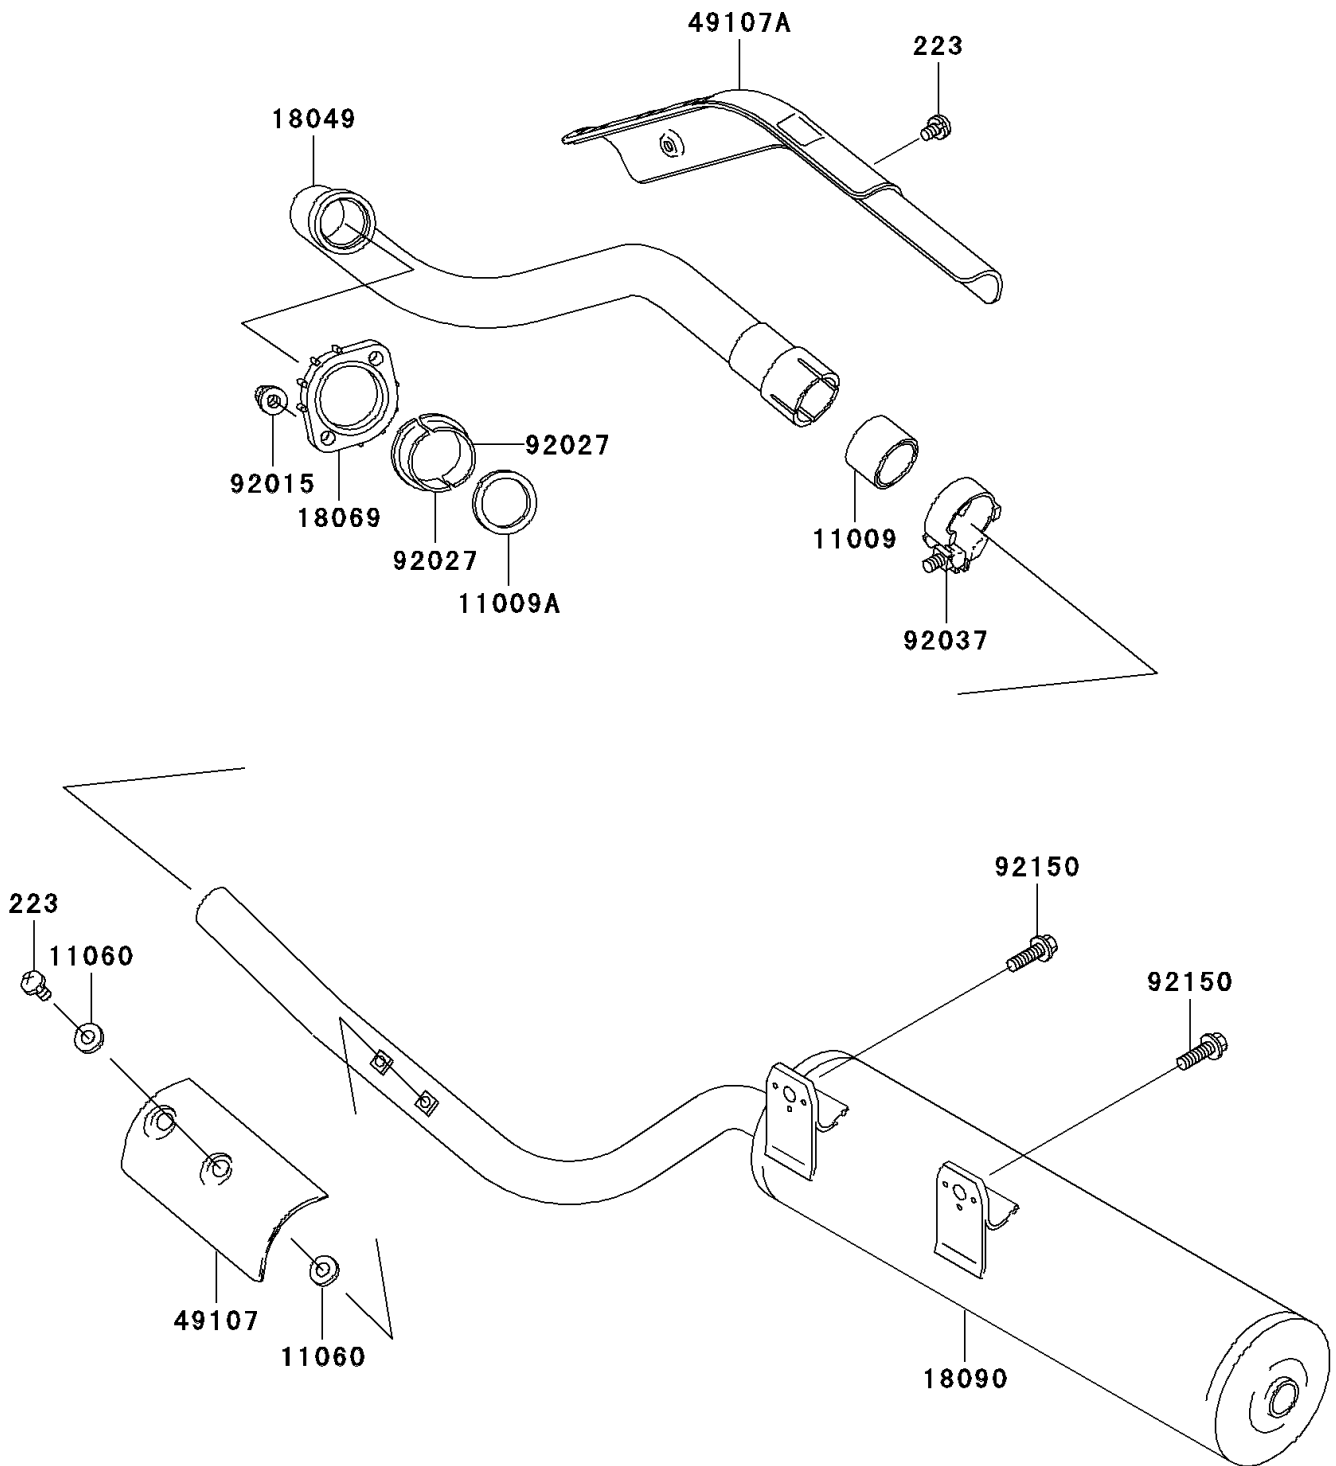

2001 Lakota™ Sport PARTS DIAGRAM

Muffler(s)

E1140

2001 Lakota™ Sport PARTS LIST

Muffler(s)

ITEM NAME	PART NUMBER	QUANTITY
SCREW-PAN-WS-CROS (Ref # 223)	223R0610	1
GASKET,EXHAUST PIPE CONNECTING (Ref # 11009)	11009-1718	1
GASKET,EXHAUST PIPE HOLDER (Ref # 11009A)	11009-1866	1
GASKET,6.2X11.5X1.5 (Ref # 11060)	11060-1109	1
PIPE-EXHAUST (Ref # 18049)	18049-1702	1
HOLDER-EXHAUST PIPE (Ref # 18069)	18069-1014	1
BODY-COMP-MUFFLER (Ref # 18090)	18090-1401	1
COVER-EXHAUST PIPE,RR (Ref # 49107)	49107-1072	1
COVER-EXHAUST PIPE (Ref # 49107A)	49107-1082	1
NUT,8MM (Ref # 92015)	92015-1402	1
COLLAR,EXHAUST PIPE (Ref # 92027)	92027-264	1
CLAMP (Ref # 92037)	92037-1956	1
BOLT (Ref # 92150)	92150-1158	1