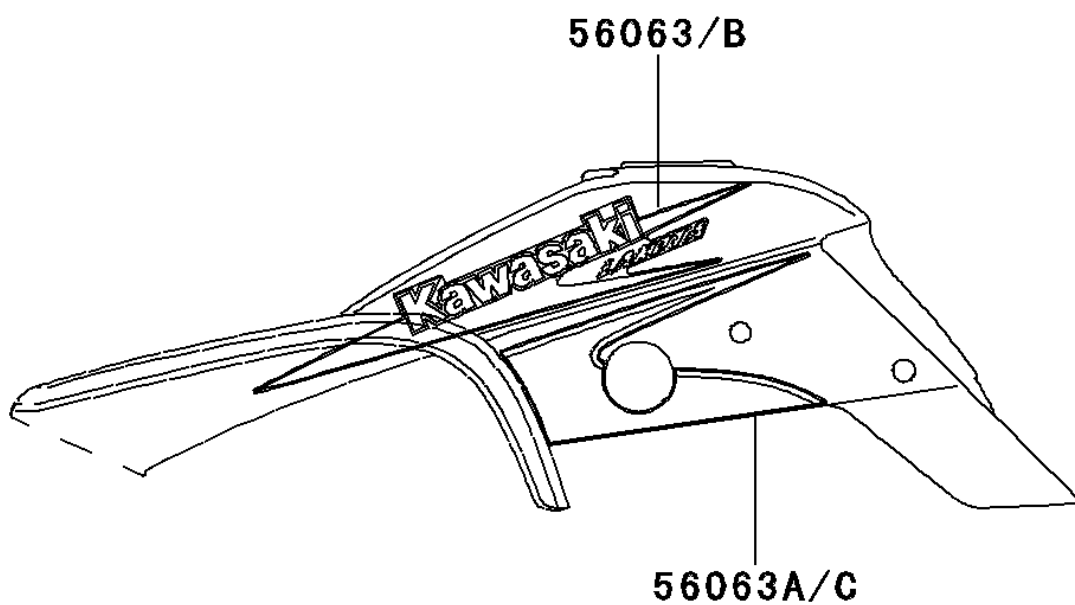

2000 Lakota™ 300 PARTS DIAGRAM

Decals(Green)

F2861

2000 Lakota™ 300 PARTS LIST

Decals(Green)

ITEM NAME	PART NUMBER	QUANTITY
PATTERN,FR FENDER,UPP,LH (Ref # 56063)	56063-1098	1
PATTERN,FR FENDER,LWR,LH (Ref # 56063A)	56063-1099	1
PATTERN,FR FENDER,UPP,RH (Ref # 56063B)	56063-1100	1
PATTERN,FR FENDER,LWR,RH (Ref # 56063C)	56063-1101	1