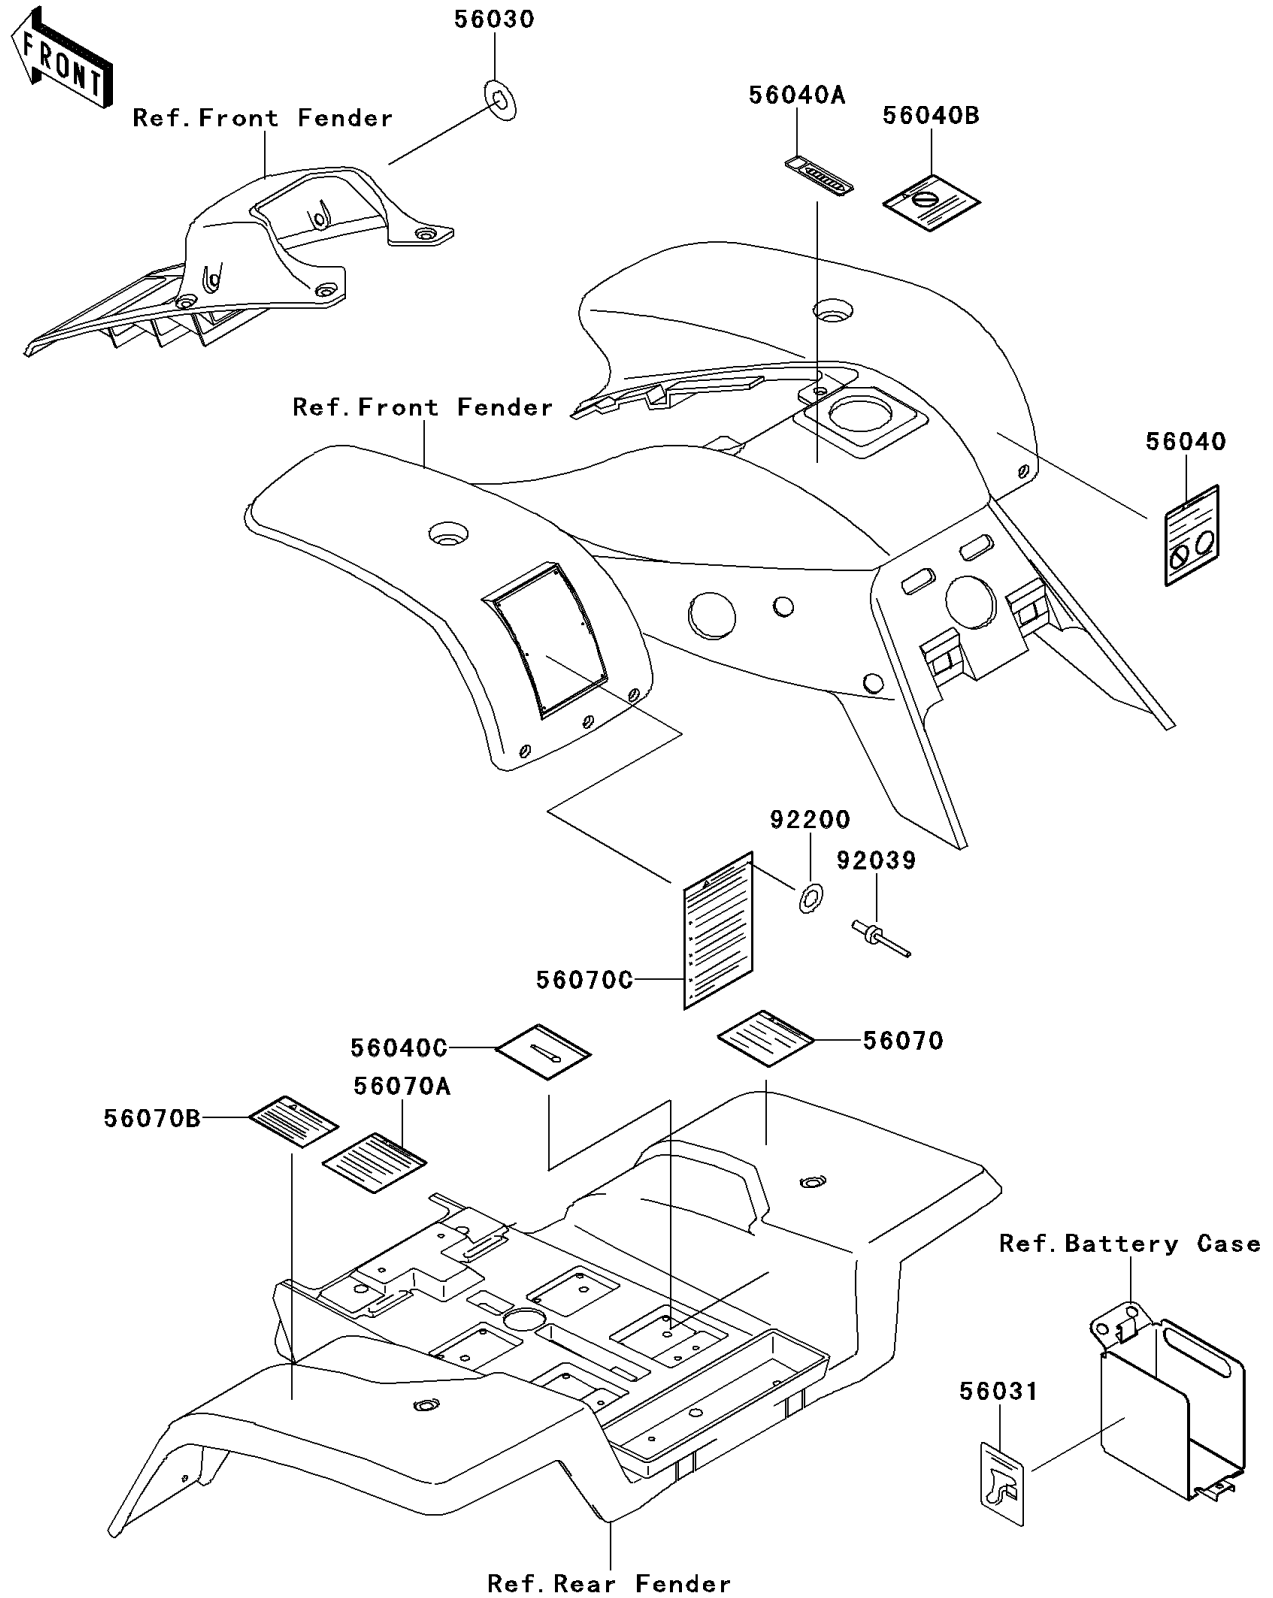

2000 Lakota™ 300 PARTS DIAGRAM

Labels

F2860

2000 Lakota™ 300 PARTS LIST

Labels

ITEM NAME	PART NUMBER	QUANTITY
LABEL,IGNITION SWITCH (Ref # 56030)	56030-1086	1
LABEL-MANUAL,BATTERY VENT (Ref # 56031)	56031-1891	1
LABEL-WARNING,TRANSPORT (Ref # 56040)	56040-1261	1
LABEL-WARNING,SHIFT PATTERN (Ref # 56040A)	56040-1262	1
LABEL-WARNING,UNDER 16 (Ref # 56040B)	56040-1276	1
LABEL-WARNING,CHAIN SLACK (Ref # 56040C)	56040-1289	1
LABEL-WARNING,TIRE PRESSURE (Ref # 56070)	56070-1080	1
LABEL-WARNING,MAX VEHICLE LOAD (Ref # 56070A)	56070-1081	1
LABEL-WARNING,NO PASSENGER (Ref # 56070B)	56070-1141	1
LABEL-WARNING,SERIOUS INJURY (Ref # 56070C)	56070-1151	1
RIVET,3.2X8 (Ref # 92039)	92039-3763	1
WASHER,3.5X8X1 (Ref # 92200)	92200-1251	1