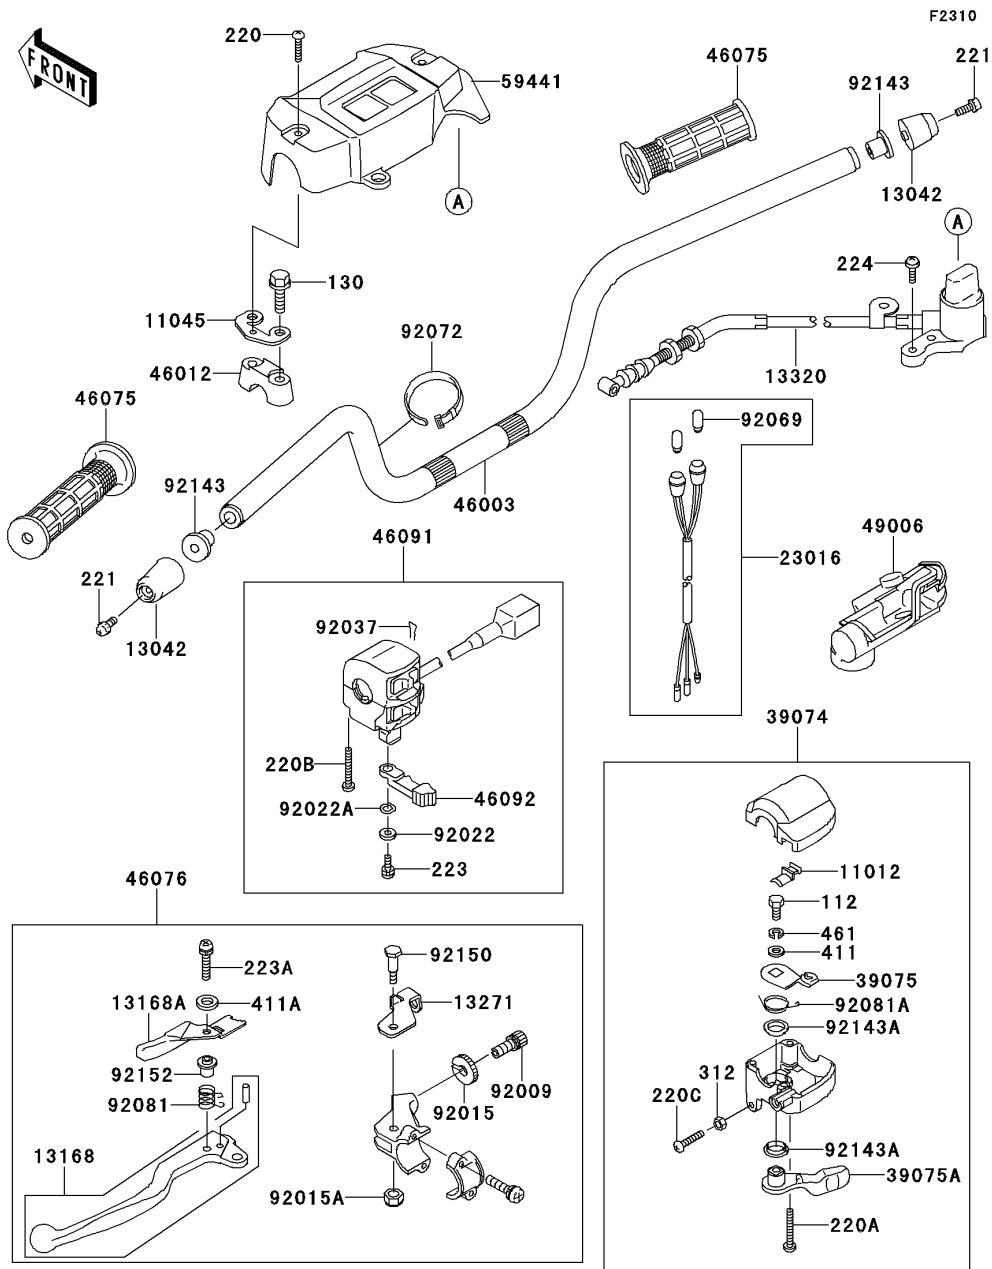

2000 Lakota™ 300 PARTS DIAGRAM

Handlebar