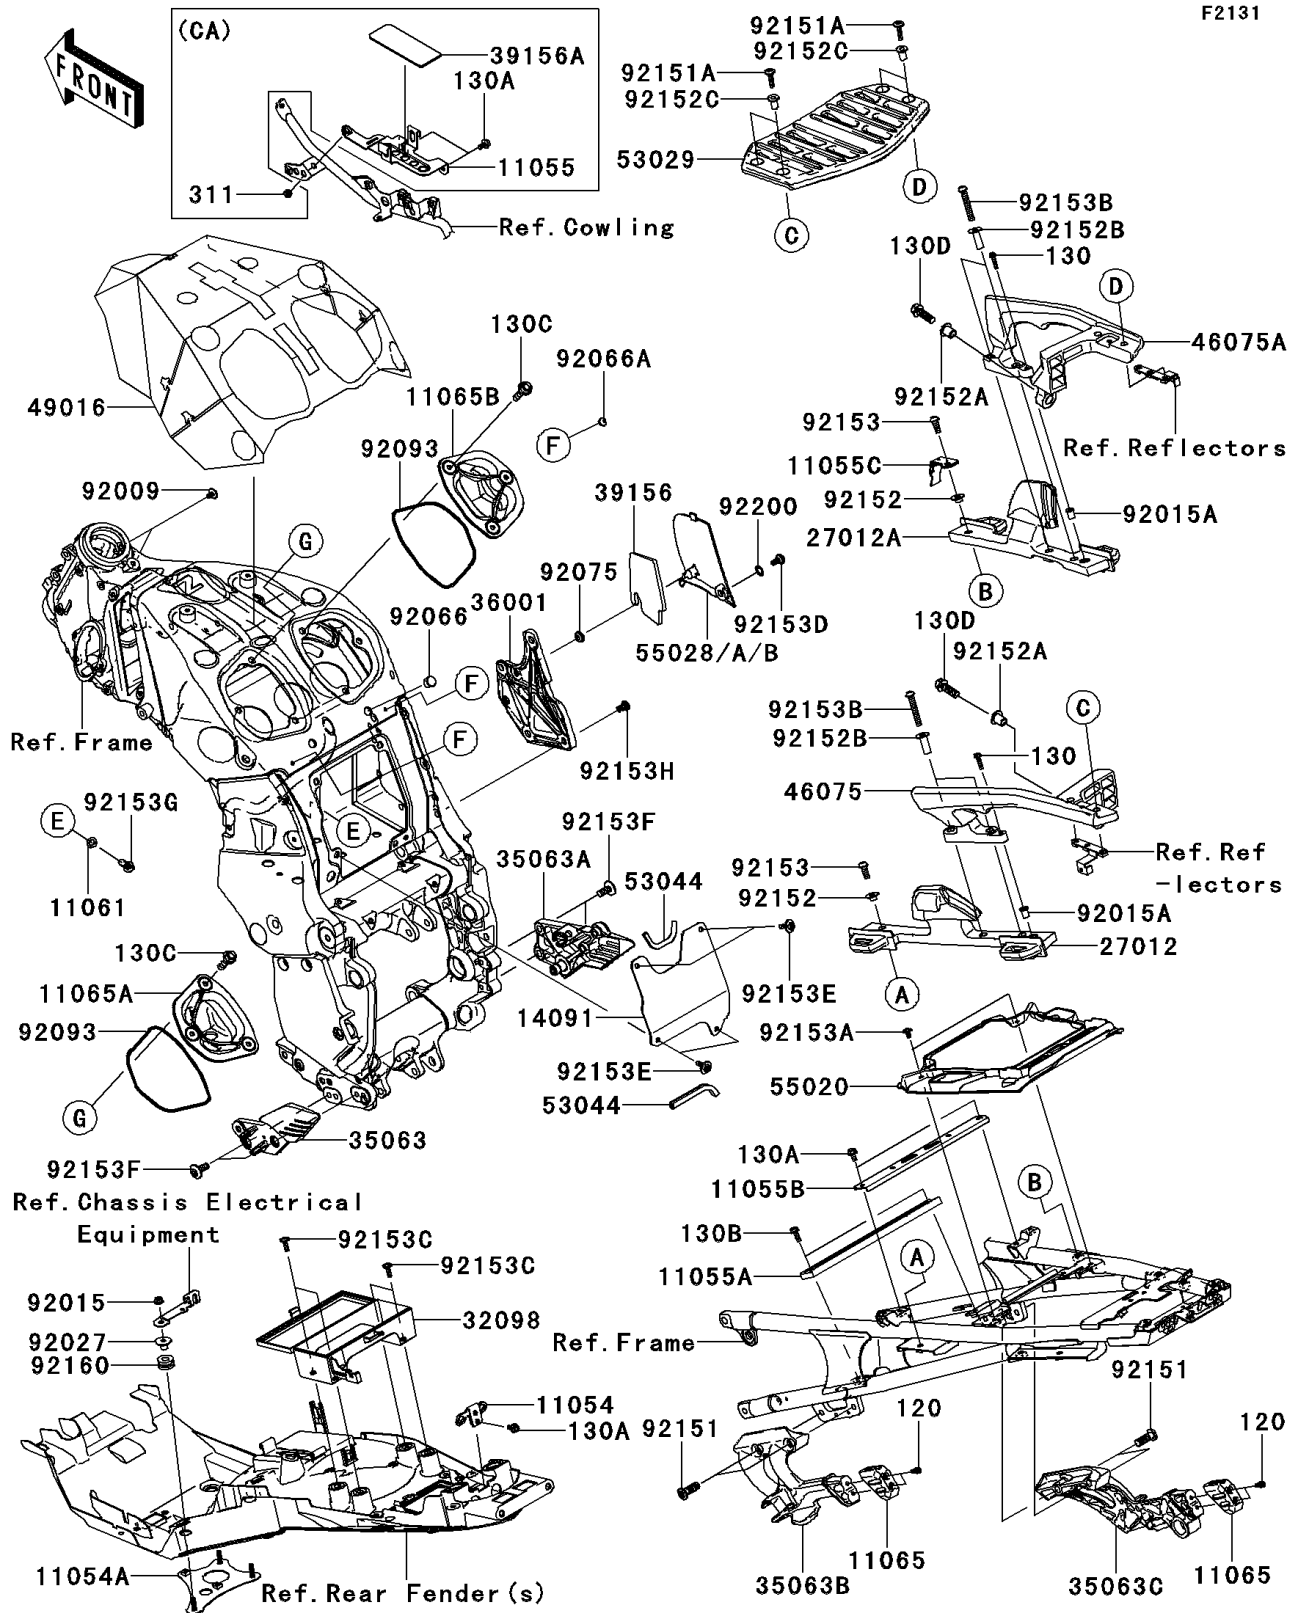

2008 Concours™ 14 PARTS DIAGRAM

Frame Fittings

2008 Concours™ 14 PARTS LIST

Frame Fittings

ITEM NAME	PART NUMBER	QUANTITY
BRACKET,DOWN SENSOR (Ref # 11054)	11054-1194	1
BRACKET,REGULATOR (Ref # 11054A)	11054-1197	1
BRACKET,RR FENDER,CROS (Ref # 11055A)	11055-0129	1
BRACKET,REAR FRAME,CLOS (Ref # 11055B)	11055-0186	1
BRACKET,SIGNAL LAMP RELAY (Ref # 11055C)	11055-0307	1
GASKET (Ref # 11061)	11061-0107	1
CAP (Ref # 11065)	11065-0166	1
CAP,AIR CLEANER,LH (Ref # 11065A)	11065-0222	1
CAP,AIR CLEANER,RH (Ref # 11065B)	11065-0223	1
COVER,BATTERY BACK (Ref # 14091)	14091-0871	1
HOOK,LH (Ref # 27012)	27012-0123	1
HOOK,RH (Ref # 27012A)	27012-0124	1
CASE-TOOL (Ref # 32098)	32098-0016	1
STAY,FR,LH,P.SILVER (Ref # 35063)	35063-0357-458	1
STAY,FR,RH,P.SILVER (Ref # 35063A)	35063-0358-458	1
STAY,RR,LH,F.BLACK (Ref # 35063B)	35063-0359-W9	1
STAY,RR,RH,F.BLACK (Ref # 35063C)	35063-0360-W9	1
COVER-SIDE,BATTERY,RH,BLACK (Ref # 36001)	36001-0105-18R	1
PAD,COWLING,BATTERY (Ref # 39156)	39156-0316	1
GRIP,TAIL,LH,P.SILVER (Ref # 46075)	46075-0066-458	1
GRIP,TAIL,RH,P.SILVER (Ref # 46075A)	46075-0067-458	1
COVER-SEAL (Ref # 49016)	49016-0034	1
CARRIER (Ref # 53029)	53029-0076	1
TRIM,L=100 (Ref # 53044)	53044-1200	1
GUARD,TAIL COVER (Ref # 55020)	55020-0410	1
COWLING,BATTERY,N.SILVER (Ref # 55028A)	55028-0148-17N	1
SCREW,6X10 (Ref # 92009)	92009-1661	1
NUT,FLANGED,6MM (Ref # 92015)	92015-1367	1
NUT,WELL,5MM (Ref # 92015A)	92015-1757	1