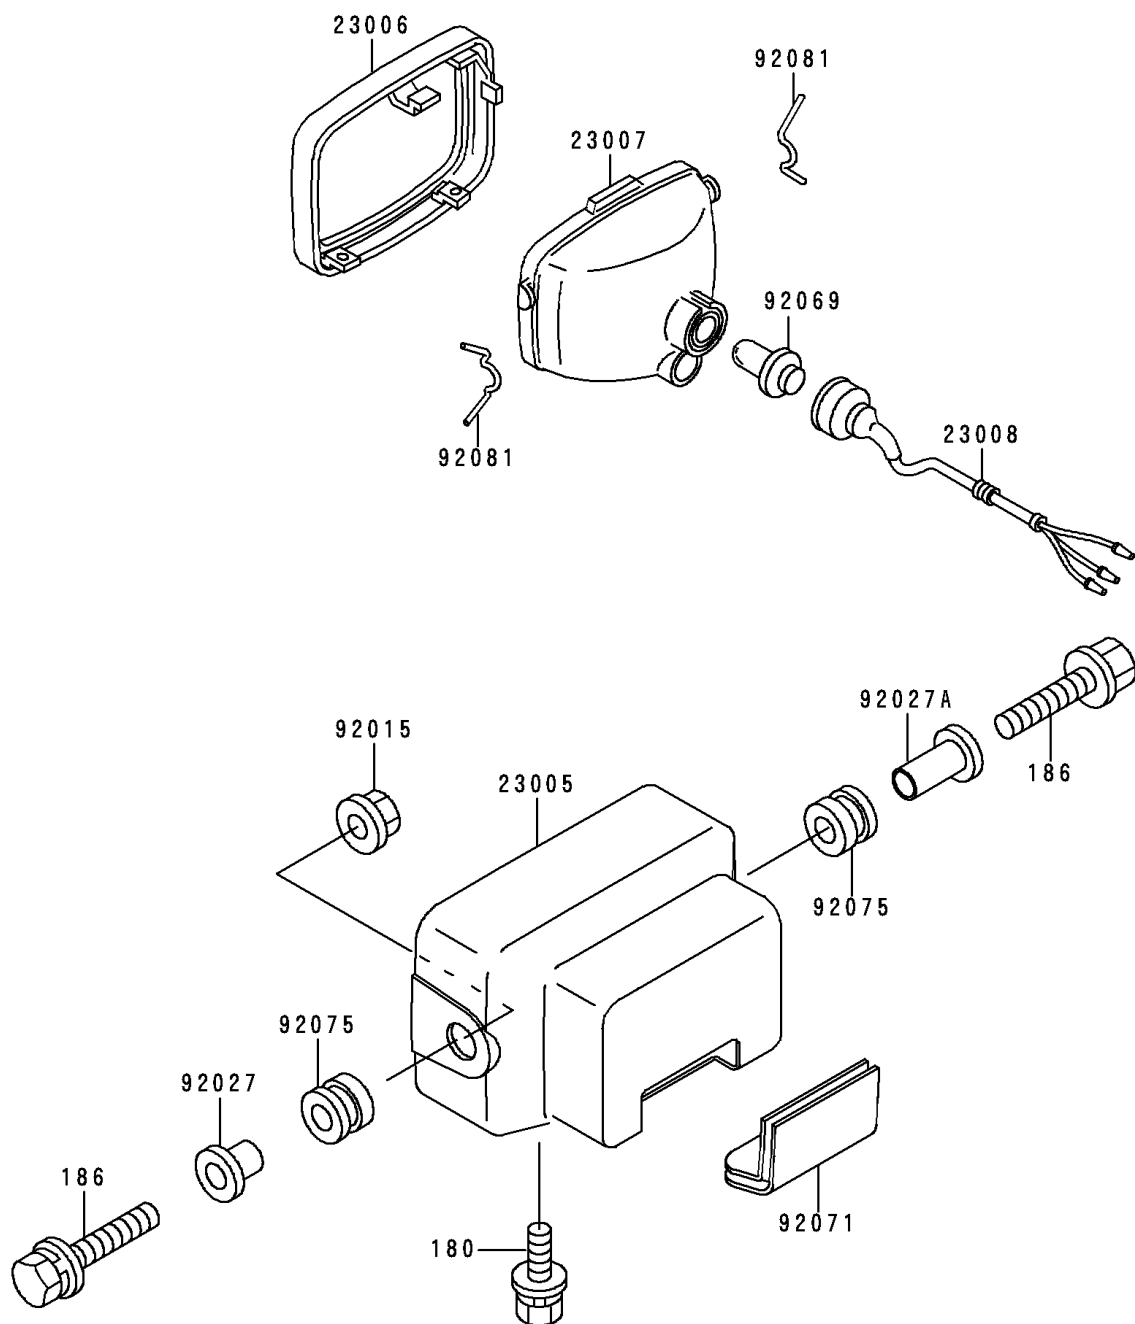

1995 Lakota™ 300 PARTS DIAGRAM

Headlight(s)

F2710

1995 Lakota™ 300 PARTS LIST

Headlight(s)

ITEM NAME	PART NUMBER	QUANTITY
BOLT-UPSET-WS (Ref # 180)	180C0512	1
BOLT-UPSET-WP (Ref # 186)	186B0630	1
BODY-COMP-HEAD LAMP,BLACK (Ref # 23005)	23005-1018-6Z	1
RIM-LAMP (Ref # 23006)	23006-1058	1
LENS-COMP,HEAD LAMP (Ref # 23007)	23007-1274	1
SOCKET-ASSY,HEAD LAMP (Ref # 23008)	23008-1357	1
NUT,FLANGED,6MM (Ref # 92015)	92015-1367	1
COLLAR,L=9.6 (Ref # 92027)	92027-1045	1
COLLAR,L=13.1 (Ref # 92027A)	92027-251	1
BULB,12V 25/25W (Ref # 92069)	92069-1010	1
GROMMET,HEAD LAMP (Ref # 92071)	92071-1205	1
DAMPER (Ref # 92075)	92075-277	1
SPRING (Ref # 92081)	92081-1421	1