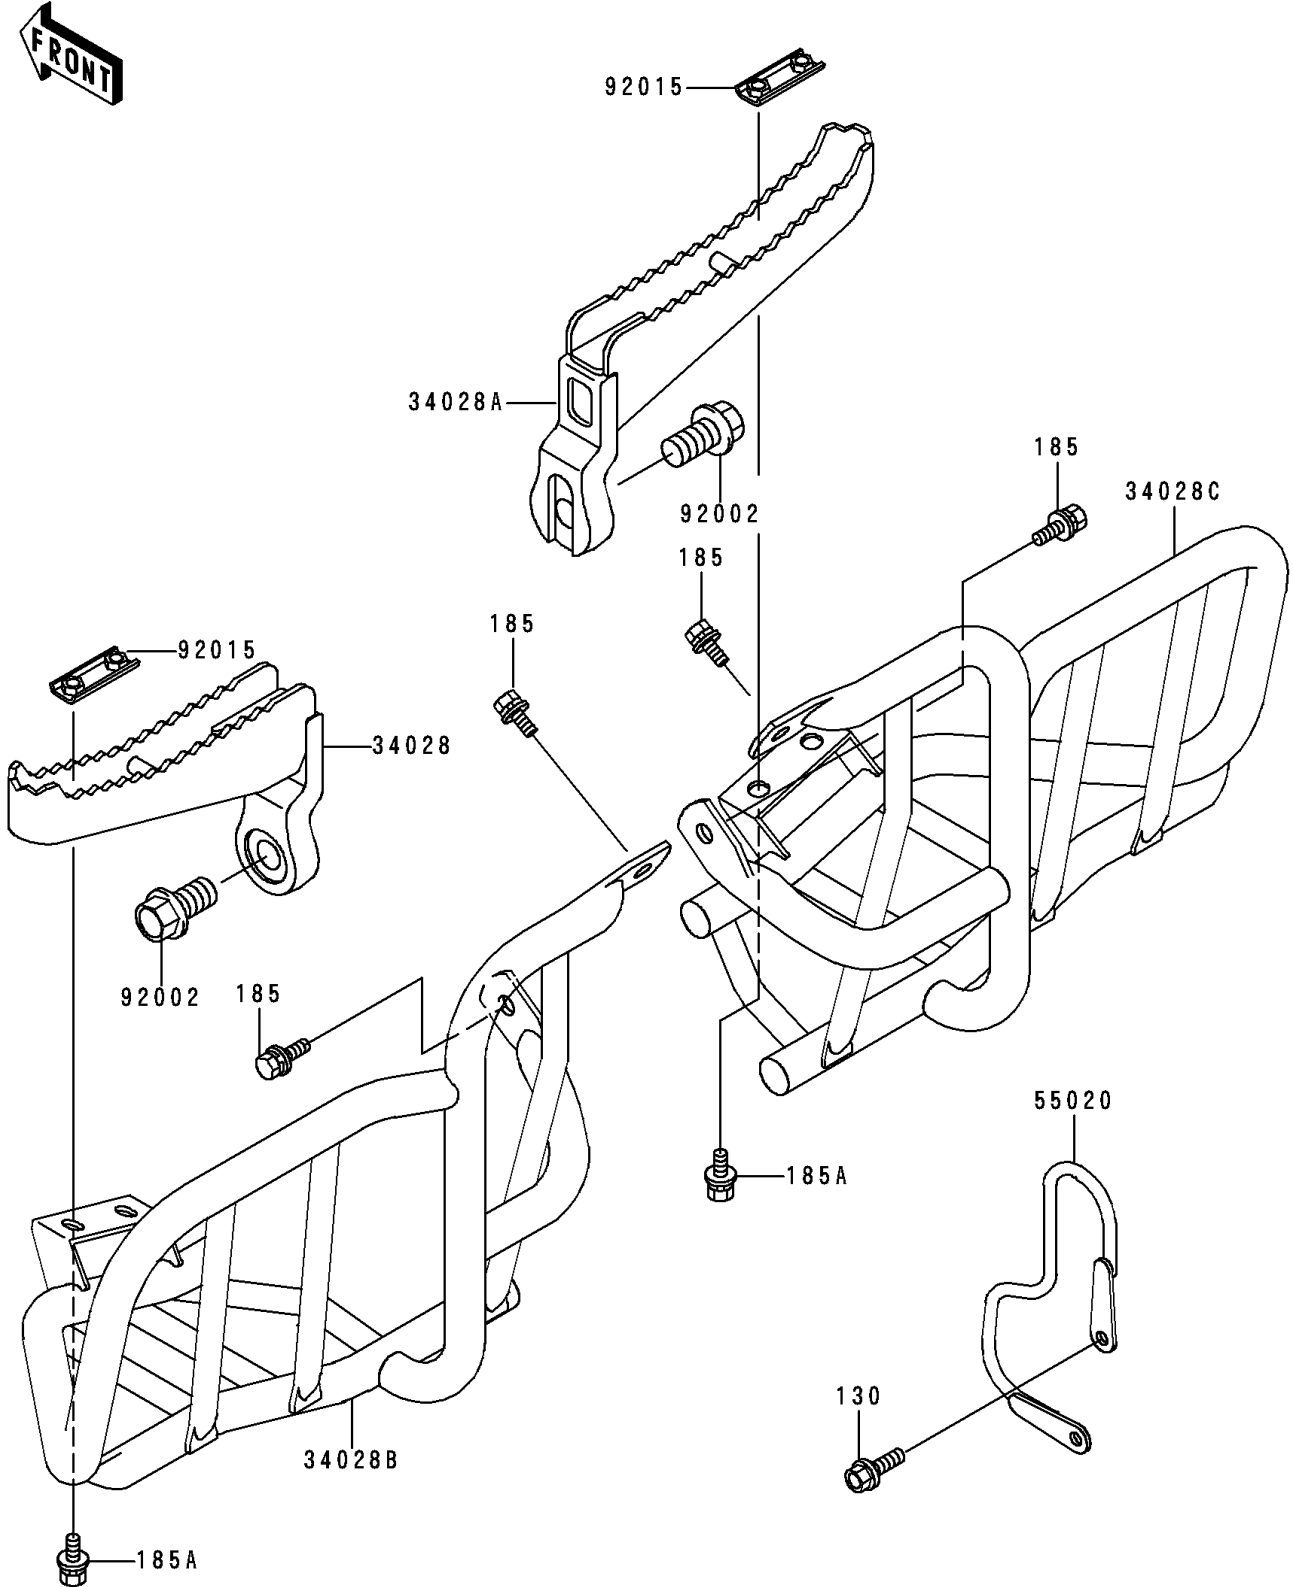

1995 Lakota™ 300 PARTS DIAGRAM

Footrests

F2160

1995 Lakota™ 300 PARTS LIST

Footrests

ITEM NAME	PART NUMBER	QUANTITY
BOLT-FLANGED,6X12 (Ref # 130)	130G0612	1
BOLT-UPSET-WSP-SMALL (Ref # 185)	185J0818	1
BOLT-UPSET-WSP-SMALL,8X20 (Ref # 185A)	185J0820	1
STEP,LH,SILVER NO.40 (Ref # 34028)	34028-1391-5A	1
STEP,RH,SILVER NO.40 (Ref # 34028A)	34028-1392-5A	1
STEP,FOOT BOARD,LH,SILVER (Ref # 34028B)	34028-1397-5A	1
STEP,FOOT BOARD,RH,SILVER (Ref # 34028C)	34028-1398-5A	1
GUARD,CHAIN,LEFT SIDE,SILVER (Ref # 55020)	55020-1526-5A	1
BOLT,FLANGED,14X25 (Ref # 92002)	92002-1767	1
NUT (Ref # 92015)	92015-1732	1