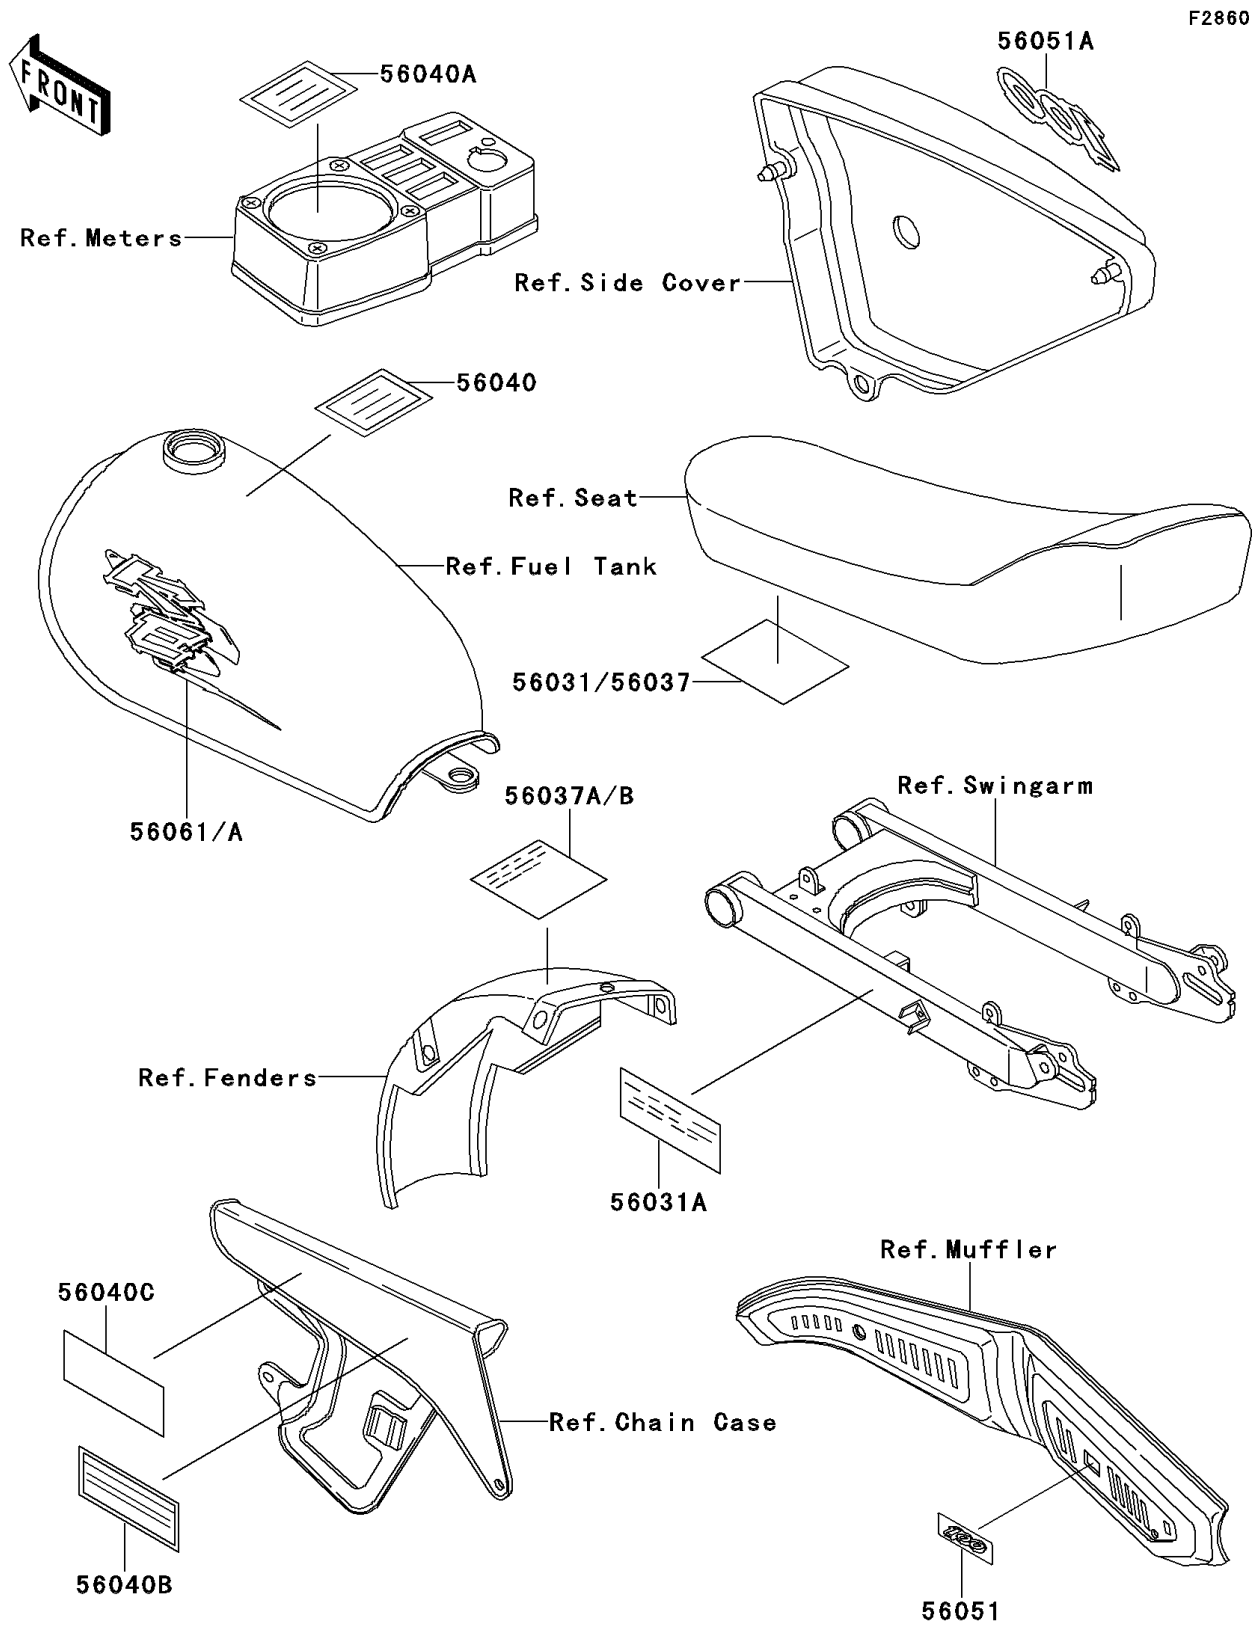

## 1997 KE100 PARTS DIAGRAM

Labels(KE100-B16/B17)

## 1997 KE100 PARTS LIST

Labels(KE100-B1G/B17)

ITEM NAME	PART NUMBER	QUANTITY
LABEL-MANUAL,CHAIN (Ref # 56031A)	56031-1962	1
LABEL-WARNING,SIDE STAND (Ref # 56040B)	56040-1012	1
MARK,MUFFLER COVER,100 (Ref # 56051)	56051-1354	1
MARK,SIDE COVER,RH,100 (Ref # 56051A)	56051-1355	1
PATTERN,FUEL TANK,LH (Ref # 56061)	56061-1543	1
PATTERN,FUEL TANK,RH (Ref # 56061A)	56061-1544	1
LABEL-MANUAL,BATTERY VENT (Ref # 56031)	56031-1804	1
LABEL-SPECIFICATION (Ref # 56037)	56037-1022	1
LABEL-SPECIFICATION,TIRE&LOAD (Ref # 56037A)	56037-1711	1
LABEL-SPECIFICATION,TIRE&LOAD (Ref # 56037B)	56037-1712	1
LABEL-WARNING,BREAK IN CAUTION (Ref # 56040)	56040-1008	1
LABEL-WARNING,BREAK IN CAUTION (Ref # 56040A)	56040-1010	1
LABEL-WARNING,SIDE STAND (Ref # 56040C)	56040-1116	1