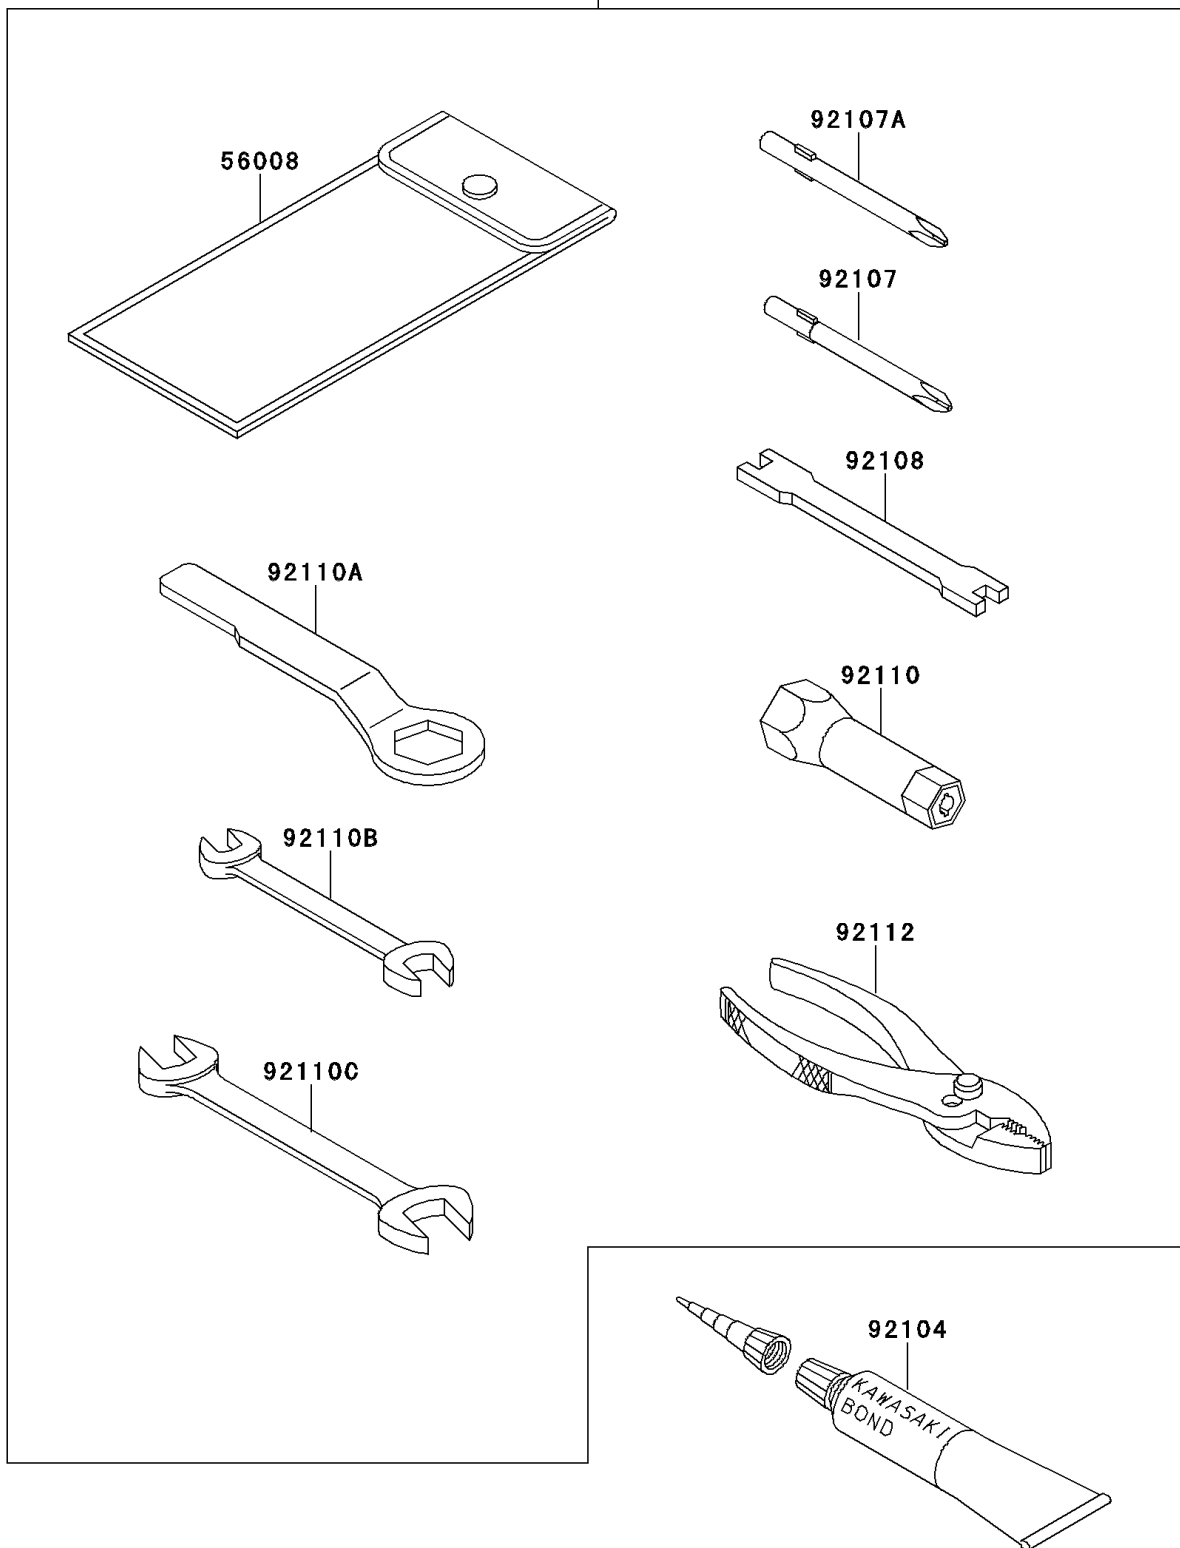

## 1997 KE100 PARTS DIAGRAM

Owner's Tools

56007

F2810

## 1997 KE100 PARTS LIST

### Owner's Tools

ITEM NAME	PART NUMBER	QUANTITY
TOOLKIT (Ref # 56007)	56007-1280	1
BAG,TOOL (Ref # 56008)	56008-1007	1
GASKET-LIQUID,TUBE,100G,SILVER (Ref # 92104)	92104-002	1
TOOL-DRIVER,#3PHILLIPS (Ref # 92107)	92107-005	1
TOOL-DRIVER,#2PHILLIPS (Ref # 92107A)	92107-1053	1
TOOL-WRENCH,SPOKE (Ref # 92108)	92108-011	1
TOOL-WRENCH,BOX,21MM (Ref # 92110)	92110-1113	1
TOOL-WRENCH,BOX END,22MM (Ref # 92110A)	92110-1148	1
TOOL-WRENCH,OPEN END,10X12 (Ref # 92110B)	92110-1152	1
TOOL-WRENCH,OPEN END,14X17 (Ref # 92110C)	92110-1153	1
TOOL-PLIERS (Ref # 92112)	92112-1001	1