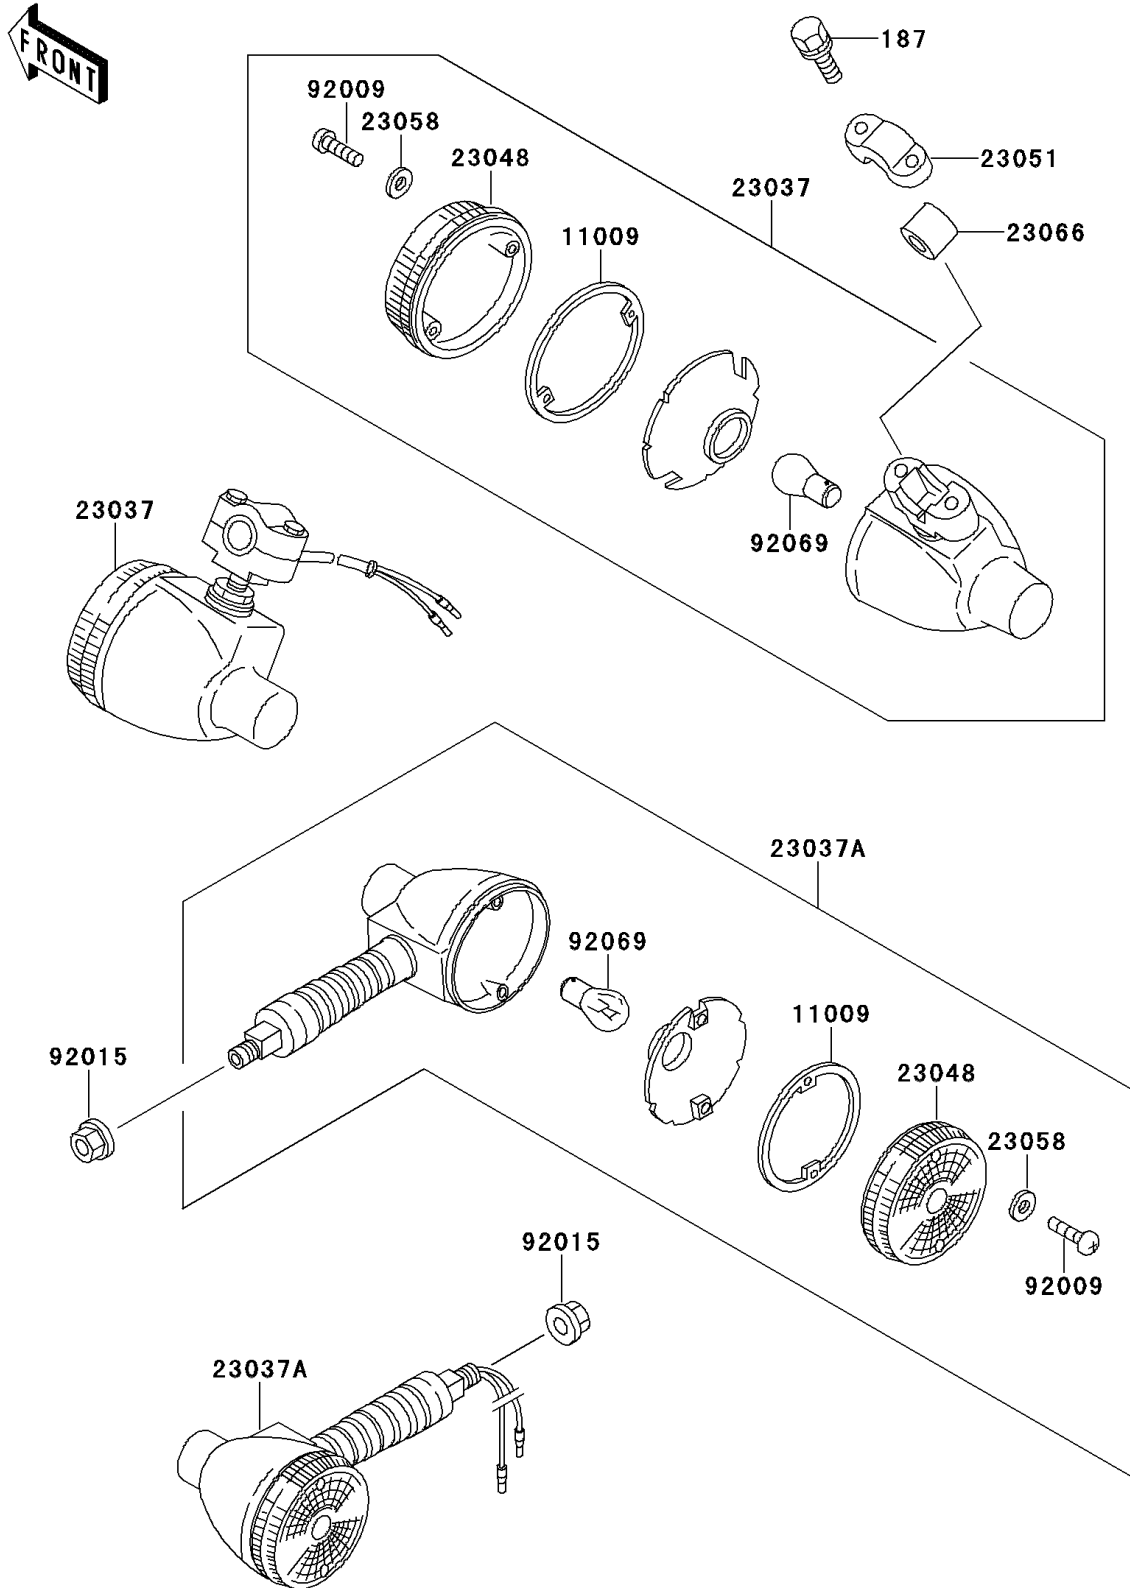

## 1997 KE100 PARTS DIAGRAM

Turn Signals

F2730

## 1997 KE100 PARTS LIST

Turn Signals

ITEM NAME	PART NUMBER	QUANTITY
BOLT-UPSET-WSP (Ref # 187)	187B0530	1
GASKET,TURN SIGNAL LAMP LENS (Ref # 11009)	11009-1128	1
LAMP-ASSY-SIGNAL,FR (Ref # 23037)	23037-1039	1
LAMP-ASSY-SIGNAL,RR (Ref # 23037A)	23037-1087	1
LENS-SIGNAL LAMP (Ref # 23048)	23048-1076	1
BRACKET-SIGNAL LAMP (Ref # 23051)	23051-1018	1
WASHER,PLAIN,4MM (Ref # 23058)	23058-002	1
DAMPER (Ref # 23066)	23066-003	1
SCREW,TAPPING,4X30 (Ref # 92009)	92009-1056	1
NUT,FLANGED,10MM (Ref # 92015)	92015-1428	1
BULB,6V 21CP (Ref # 92069)	92069-056	1