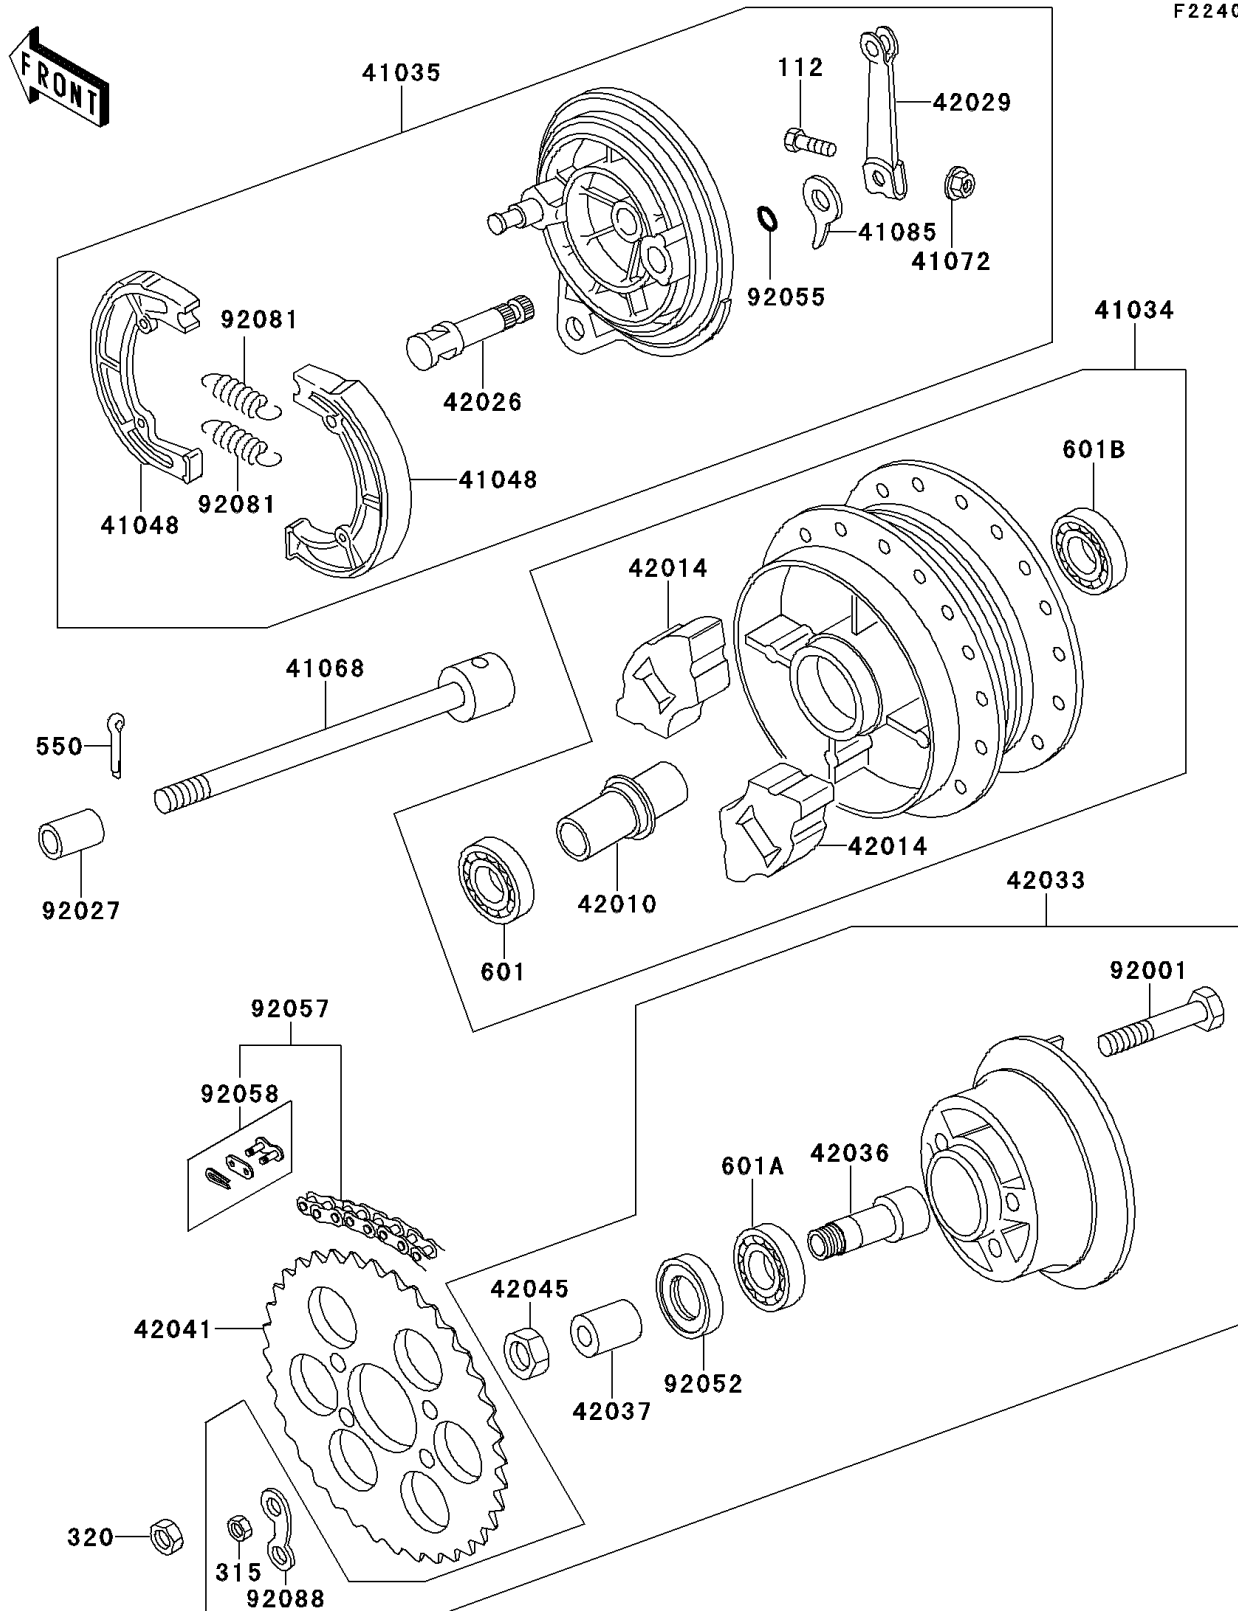

1997 KE100 PARTS DIAGRAM

Rear Hub

F2240

1997 KE100 PARTS LIST

Rear Hub

ITEM NAME	PART NUMBER	QUANTITY
BOLT-UPSET (Ref # 112)	112G0630	1
NUT-HEX-FINE,10MM (Ref # 315)	315B1000	1
NUT-CASTLE,10MM (Ref # 320)	320B1000	1
PIN-COTTER,2.5X25 (Ref # 550)	550D2525	1
BEARING-BALL,#6201G (Ref # 601)	601B6201G	1
BEARING-BALL,#6203G (Ref # 601A)	601B6203G	1
BEARING-BALL,#6301UG (Ref # 601B)	601B6301UG	1
DRUM-ASSY,RR (Ref # 41034)	41034-1048	1
PANEL-ASSY-BRAKE,RR (Ref # 41035)	41035-1292	1
SHOE-BRAKE (Ref # 41048)	41048-1085	1
AXLE,RR (Ref # 41068)	41068-1360	1
NUT,6MM (Ref # 41072)	41072-007	1
INDICATOR,BRAKE SHOE (Ref # 41085)	41085-003	1
COLLAR,L=58 (Ref # 42010)	42010-005	1
DAMPER,RR HUB SHOCK (Ref # 42014)	42014-016	1
CAM-BRAKE (Ref # 42026)	42026-018	1
LEVER-BRAKE CAM (Ref # 42029)	42029-020	1
COUPLING-ASSY (Ref # 42033)	42033-1042	1
SLEEVE,RR HUB COUPLING (Ref # 42036)	42036-013	1
COLLAR,17X25X12.5 (Ref # 42037)	42037-003	1
SPROCKET-HUB,40T (Ref # 42041)	42041-1095	1
NUT,16MM (Ref # 42045)	42045-004	1
BOLT,HUB SPROCKET,10X36 (Ref # 92001)	92001-082	1
COLLAR,12.2X22X28.5 (Ref # 92027)	92027-1477	1
SEAL-OIL,COUPLING (Ref # 92052)	92052-003	1
RING-O,BRAKE CAM (Ref # 92055)	92055-004	1
CHAIN,DRIVE,EK428GX112L (Ref # 92057)	92057-1099	1
JOINT-CHAIN,EK428-G (Ref # 92058)	92058-1014	1
SPRING,BRAKE SHOE (Ref # 92081)	92081-1766	1

1997 KE100 PARTS LIST

Rear Hub

ITEM NAME	PART NUMBER	QUANTITY
WASHER,LOCK (Ref # 92088)	92088-011	1