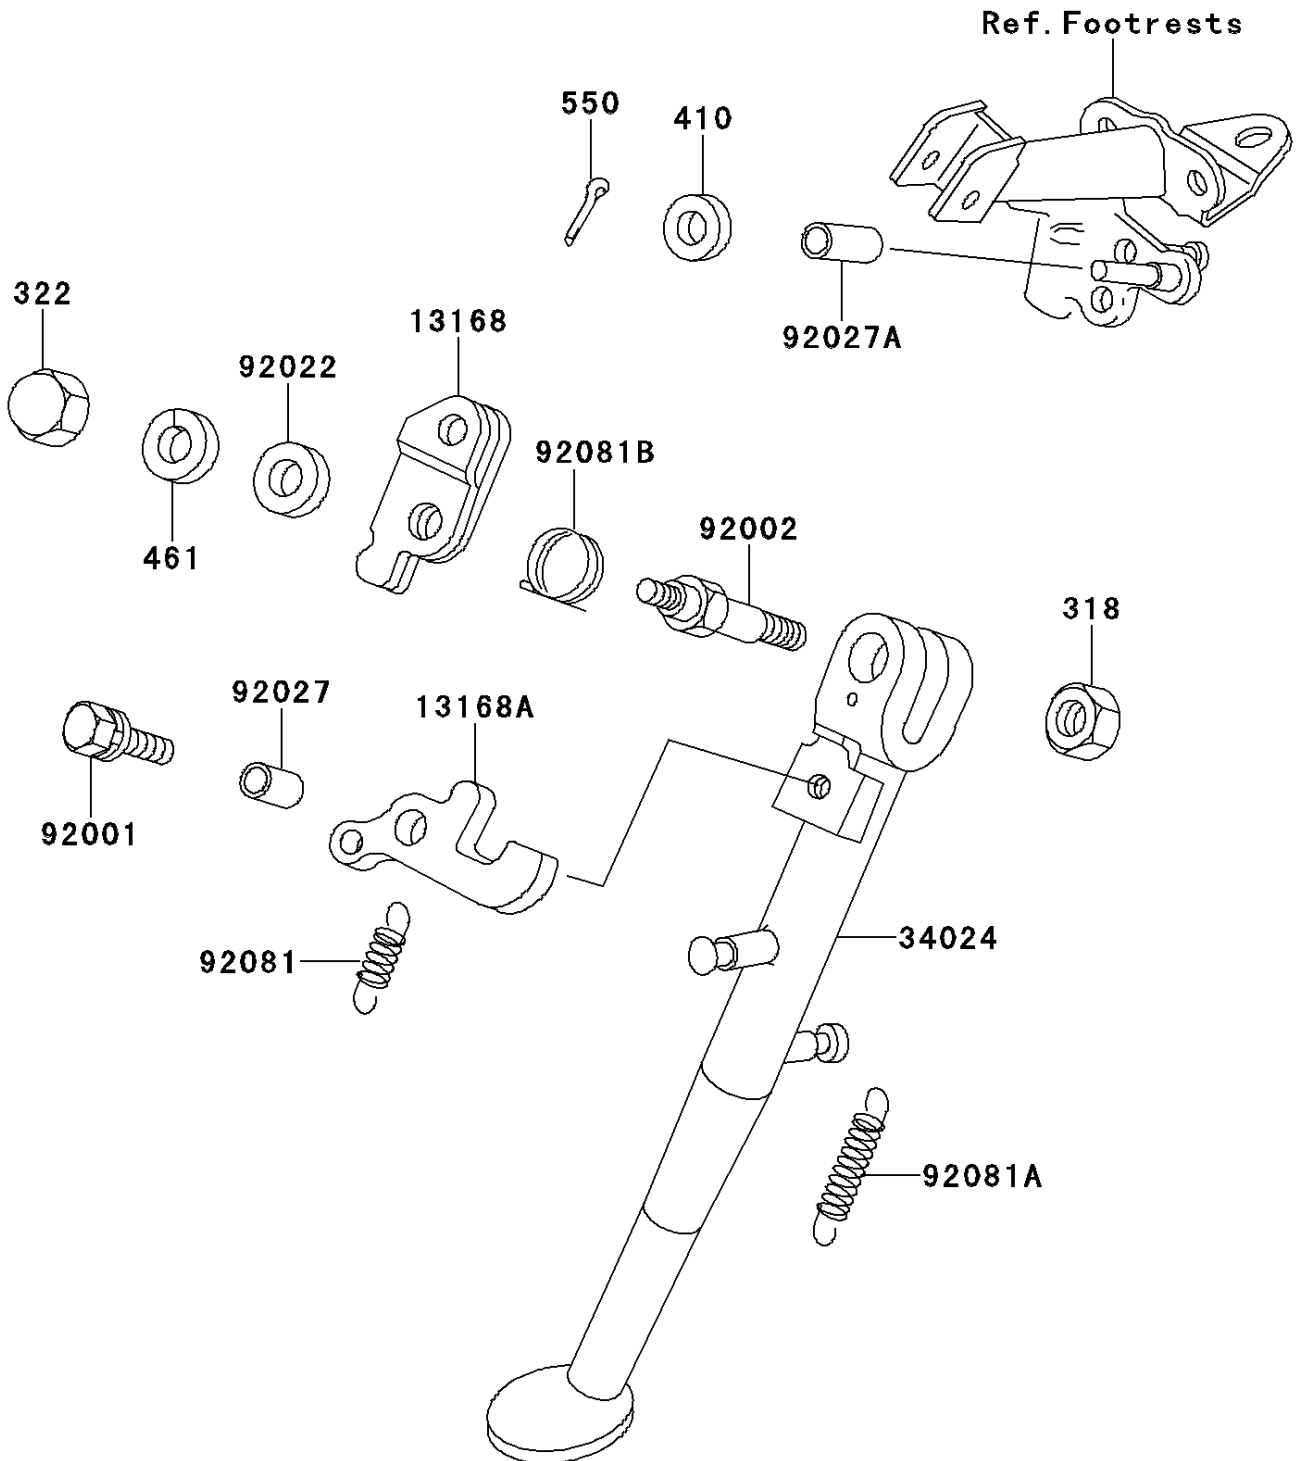

1997 KE100 PARTS DIAGRAM

Stand(s)

F2190

1997 KE100 PARTS LIST

Stand(s)

| ITEM NAME | PART NUMBER | QUANTITY |
|------------------------------------------|-------------|----------|
| NUT-HEX-SMALL (Ref # 318) | 318C0800 | 1 |
| NUT-CAP,6MM,BLACK (Ref # 322) | 322C0600 | 1 |
| WASHER-PLAIN-SMALL,6MM,BLACK (Ref # 410) | 410F0600 | 1 |
| WASHER-SPRING,6MM,BLACK (Ref # 461) | 461K0600 | 1 |
| PIN-COTTER,1.6X15 (Ref # 550) | 550D1615 | 1 |
| LEVER,SIDE STAND (Ref # 13168) | 13168-1035 | 1 |
| LEVER,SIDE STAND (Ref # 13168A) | 13168-1068 | 1 |
| STAND-SIDE (Ref # 34024) | 34024-1052 | 1 |
| BOLT,6X12,BLACK (Ref # 92001) | 92001-1956 | 1 |
| BOLT,SIDE STAND (Ref # 92002) | 92002-1220 | 1 |
| WASHER,6.5X16X2 (Ref # 92022) | 92022-1342 | 1 |
| COLLAR,6.3X10X4.8 (Ref # 92027) | 92027-1066 | 1 |
| COLLAR,6.3X10X12 (Ref # 92027A) | 92027-1143 | 1 |
| SPRING,STOPPER RETURN (Ref # 92081) | 92081-1010 | 1 |
| SPRING,STAND (Ref # 92081A) | 92081-1052 | 1 |
| SPRING,SIDE STAND (Ref # 92081B) | 92081-1107 | 1 |