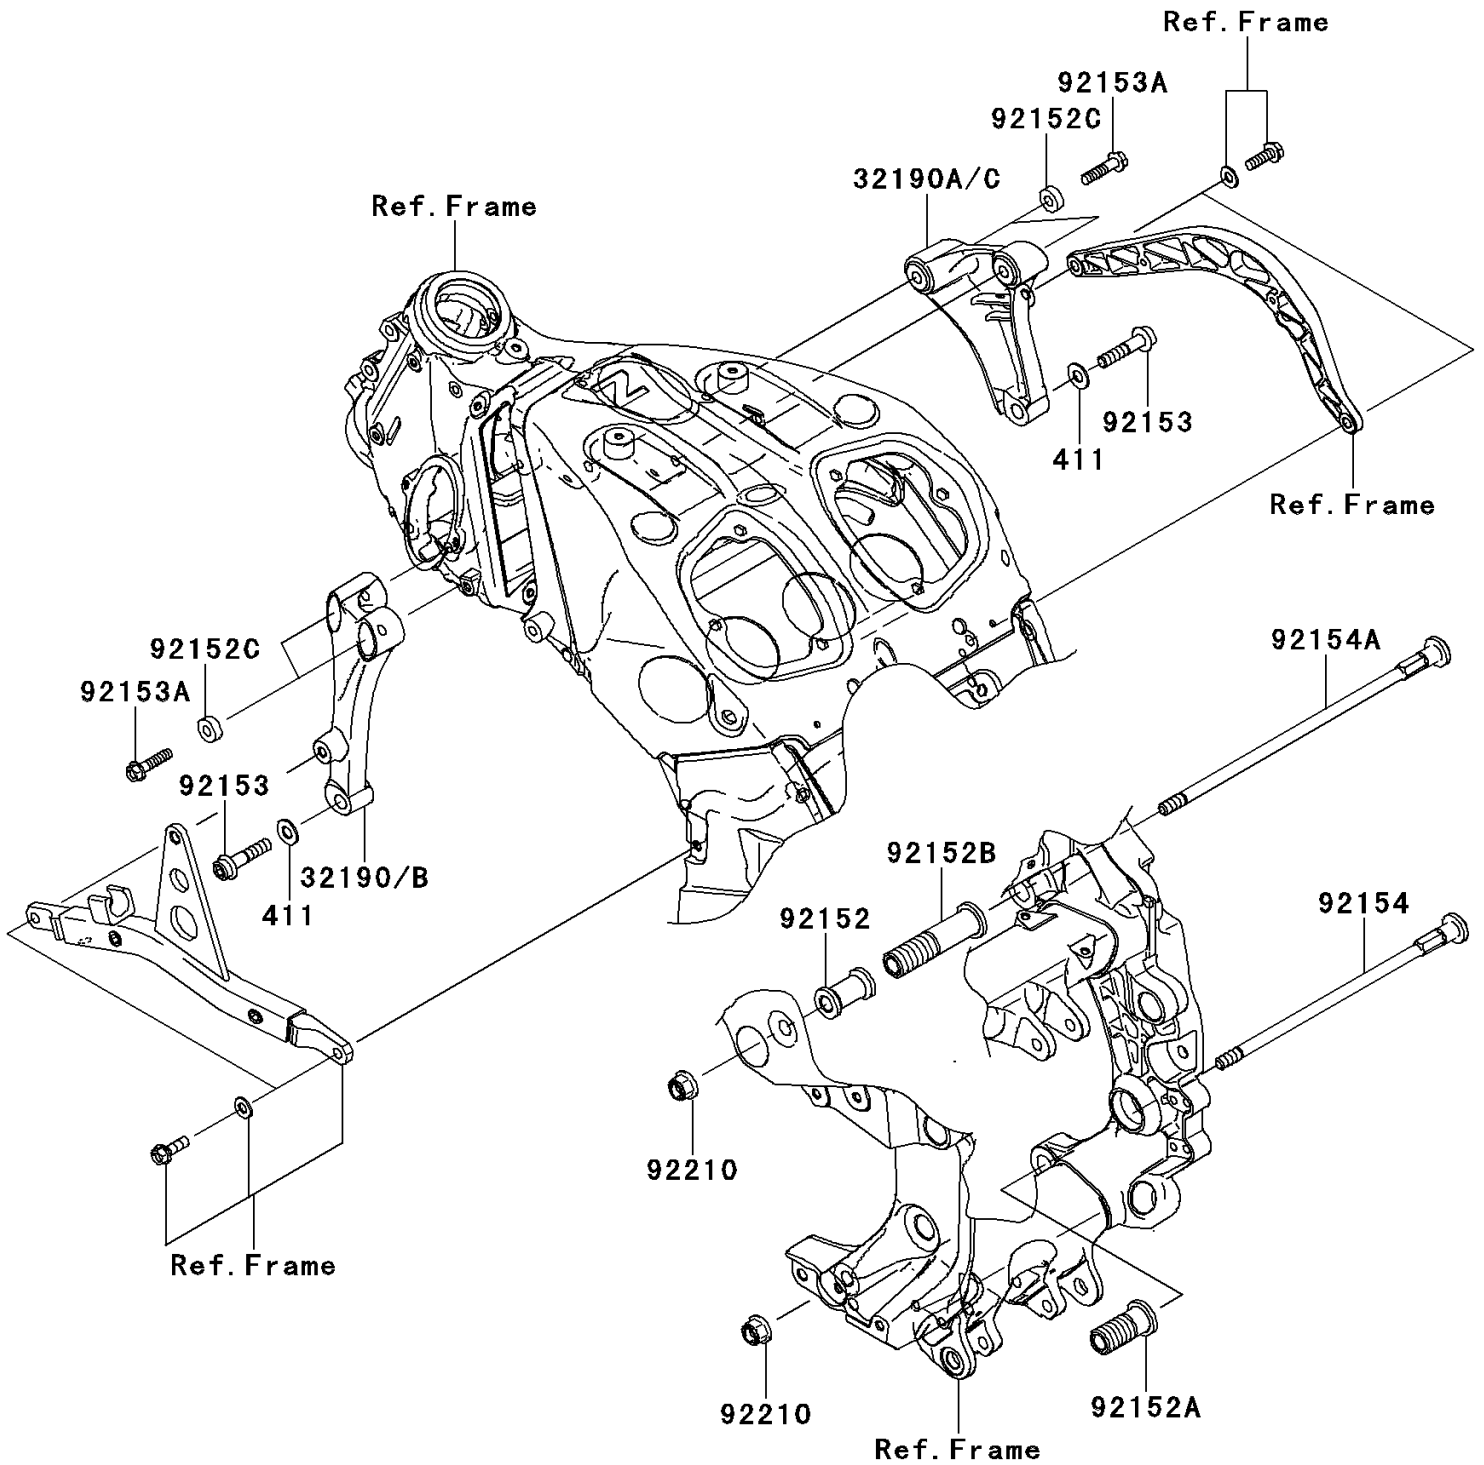

2008 Concoors™ 14 PARTS DIAGRAM

Engine Mount

F2122

2008 Concours™ 14 PARTS LIST

Engine Mount

ITEM NAME	PART NUMBER	QUANTITY
WASHER-PLAIN,10MM (Ref # 411)	411AA1000	1
BRACKET-ENGINE,FR,LH (Ref # 32190)	32190-0205	1
BRACKET-ENGINE,FR,RH (Ref # 32190A)	32190-0206	1
COLLAR,L=43.2 (Ref # 92152)	92152-0368	1
COLLAR,ADJUST,RR,LWR (Ref # 92152A)	92152-0370	1
COLLAR,ADJUST,RR,UPP (Ref # 92152B)	92152-0371	1
COLLAR,8.8X20X7 (Ref # 92152C)	92152-0502	1
BOLT,SOCKET,10X45 (Ref # 92153)	92153-1769	1
BOLT,FLANGED,8X35 (Ref # 92153A)	92153-1770	1
BOLT,SOCKET,12X268 (Ref # 92154)	92154-0089	1
BOLT,SOCKET,12X312 (Ref # 92154A)	92154-0090	1
NUT,LOCK,FLANGED,12MM (Ref # 92210)	92210-0287	1