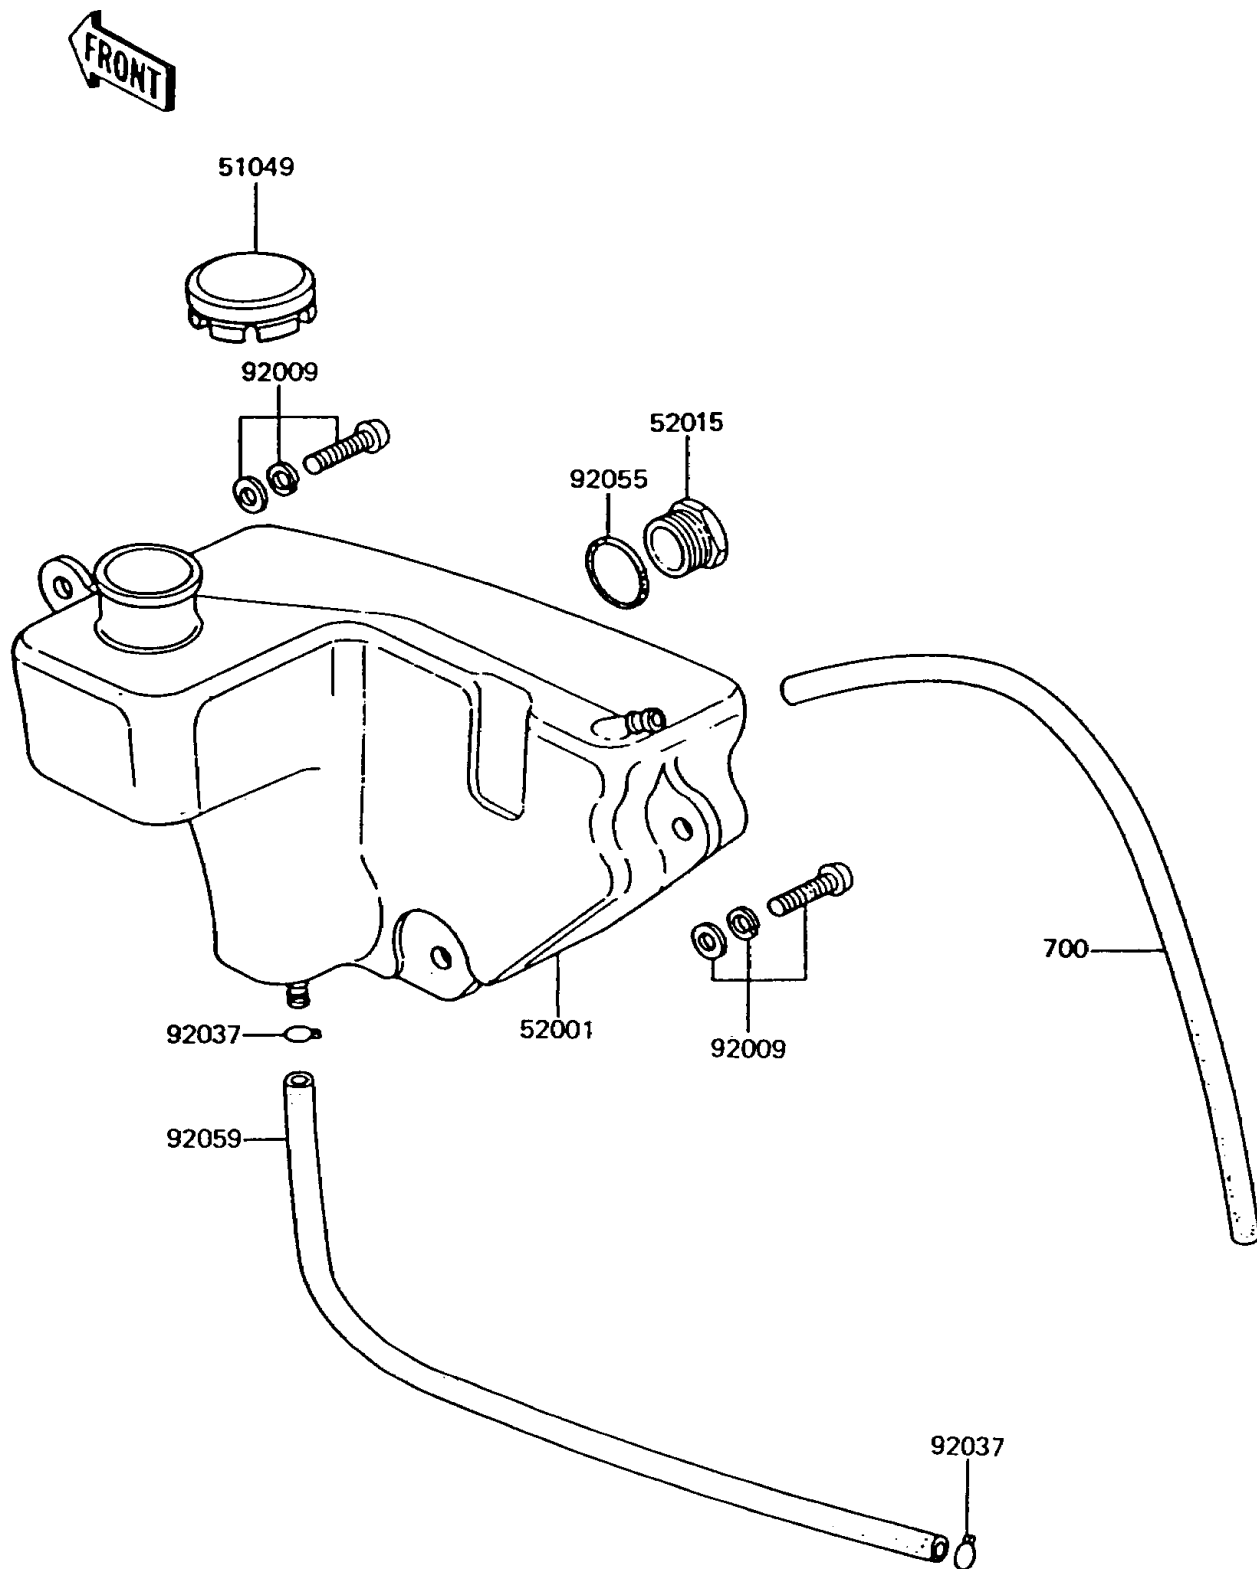

1992 KE100 PARTS DIAGRAM

Oil Tank

F2450

1992 KE100 PARTS LIST

Oil Tank

ITEM NAME	PART NUMBER	QUANTITY
TUBE-PVC,5X280 (Ref # 700)	700Q05280	1
CAP-TANK,OIL (Ref # 51049)	51049-1004	1
TANK-OIL (Ref # 52001)	52001-1003	1
GAUGE,OIL LEVEL (Ref # 52015)	52015-002	1
SCREW-PAN-WSP-CROS,6X16 (Ref # 92009)	92009-1283	1
CLAMP,TUBE (Ref # 92037)	92037-010	1
RING-O,20MM (Ref # 92055)	92055-051	1
TUBE,4.5X9X220 (Ref # 92059)	92059-073	1